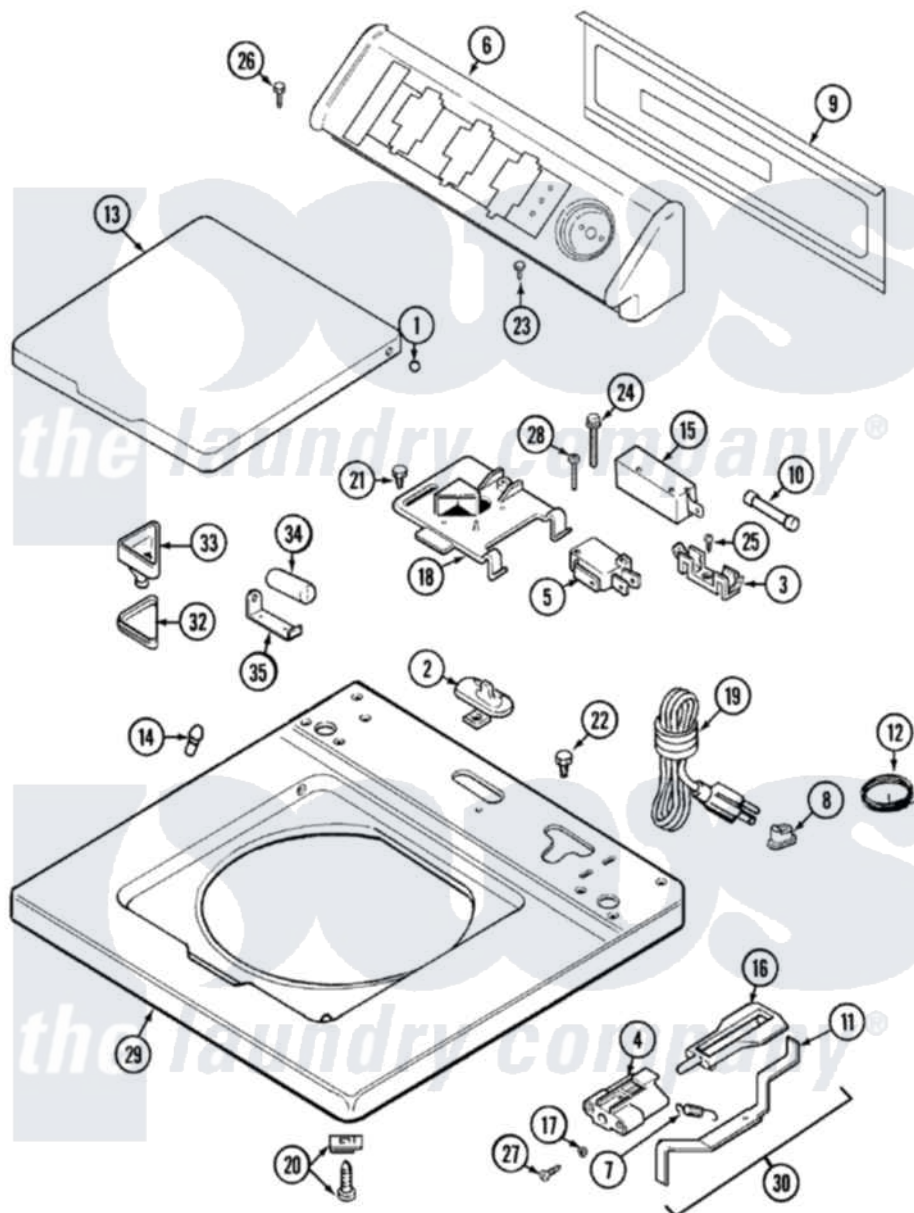

Maytag LAT9806BGE 05 - TOP

Maytag [Residential Maytag LAT9806BGE Washer Parts](#) Parts Diagram 05 - TOP
 Click on the part number to view part

Item	Original Part Number	Replaced By	Status	Part Description
1	211726			Hinge, Ball Lid
2	22001298			Cap, Top Cover
"	207159	489355		Screw, 8 X 1/2
3	22001921	10091101		Block-Fuse
4	22002135			Bracket, Unbalance
5	207166			Switch, Check
6	22001670			Console
7	213720			Spring, Lid Switch
8	22002532	216183		Grommet, Cord Export
9	22001814			Back Panel, Console
"	216423	3370225		Screw
"	22001662	8534058		Screw
10	22001920			Fuse
11	22001968			Lever, Unbalance
12	Y705026	3370225		Screw
"	22001654			Wire, Ground

13	22001674	22001893	Lid
14	212716		Bumper, Lid
15	22002383	22003813	Lid Switch
16	216255		Plunger, Lid Switch
17	211500		Washer, Bracket To Top Cover
18	22001678		Bracket, Switch And Fuse
19	22003452		Cord, Power
20	22001402	214354	Screw, Top Cover To Cabnt.
21	207159	489355	Screw, 8 X 1/2
22	Y705026	3370225	Screw
23	216423	3370225	Screw
24	213501		Screw, No.6-20 X 1-1/8 Inch
25	Y311711		Screw, Fuse Block
26	216423	3370225	Screw
27	22001600	25-7809	Screw, No.6-20 1/2 Flthd Torx
28	22001352		Screw, Check Switch
29	216423	3370225	Screw
"	22001922		Sub-Harness
"	22002145		Cover Assembly, Top
30	22001969		Unbalance Lever Assembly
31	22001967	12001908	Switch-Lid
32	215374	Not Available	GASKET FOR BLEACH CUP
33	22001006		Cup, Bleach
34	201101		Capacitor
"	211294	90767	Screw, 8A X 3/8 HeX Washer Head Tapping
35	22001396		Clip, Capacitor