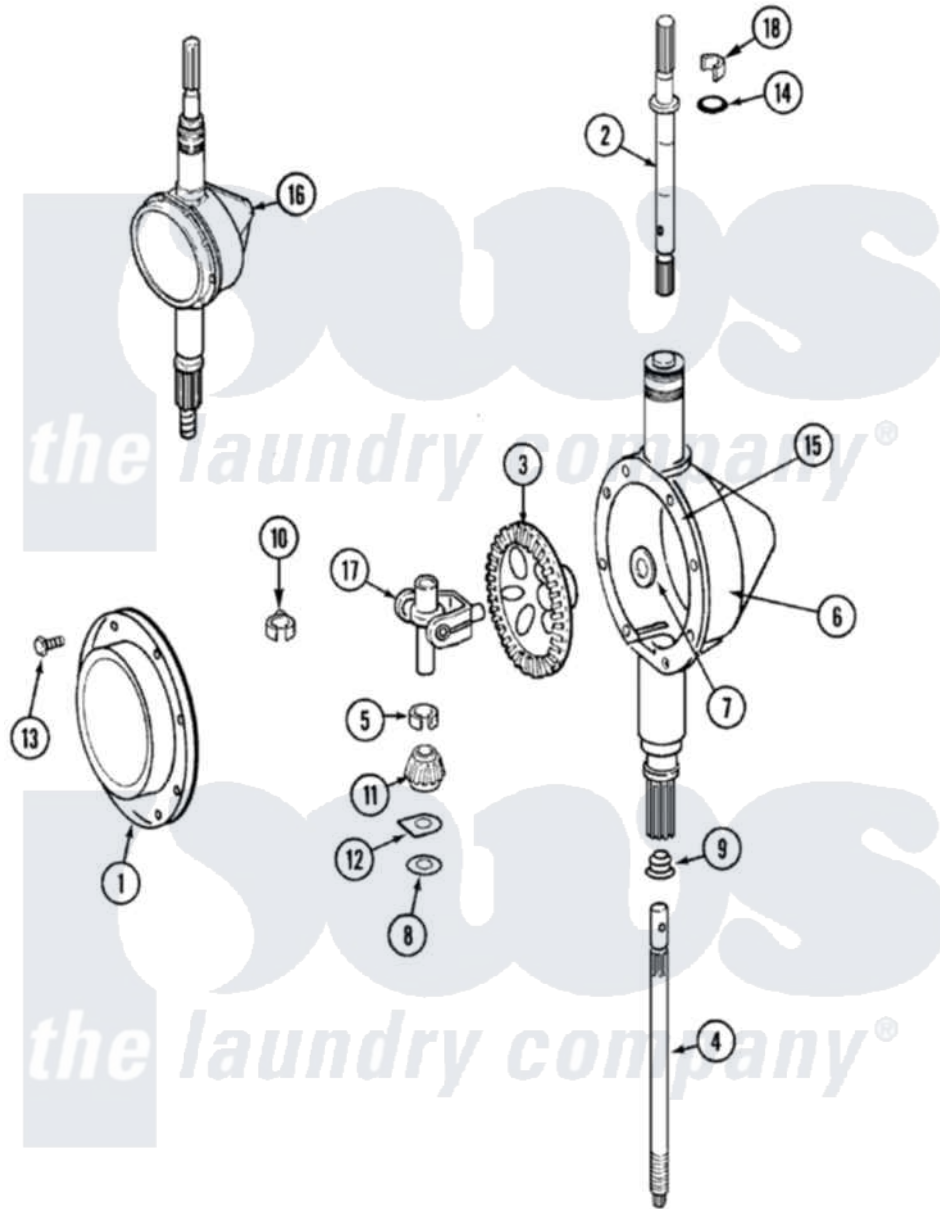

Maytag LAT9806BGE 06 - TRANSMISSION

Maytag [Residential Maytag LAT9806BGE Washer Parts](#) Parts Diagram 06 - TRANSMISSION
 Click on the part number to view part

Item	Original Part Number	Replaced By	Status	Part Description
1	206628			Cover, Transmission
2	22002415	6-2168983		Shaft- Agi
3	206713	6-2067130		Gear- Beve
4	22002342	6-2300050		Shaft- Cen
5	22002353			Collar, Center Shaft
6	22002416	6-2300100		Assembly-
7	215394			Washer, Bevel Gear
8	211483	6-2114830		Washer- SP
9	206602	207843		Lip Seal Repair Kit
10	22002341			Collar, Lower Plastic Keeper
11	215401	W10221114		Pinion
12	215395			Plate, Clutch
13	215417		Not Available	SCREW, TRANSMISSION COVER
14	22002417			O-Ring AgitatOr Shaft
15	Y058700	675652		Adhesive
16	22002126	6-2097750		Trans Dee