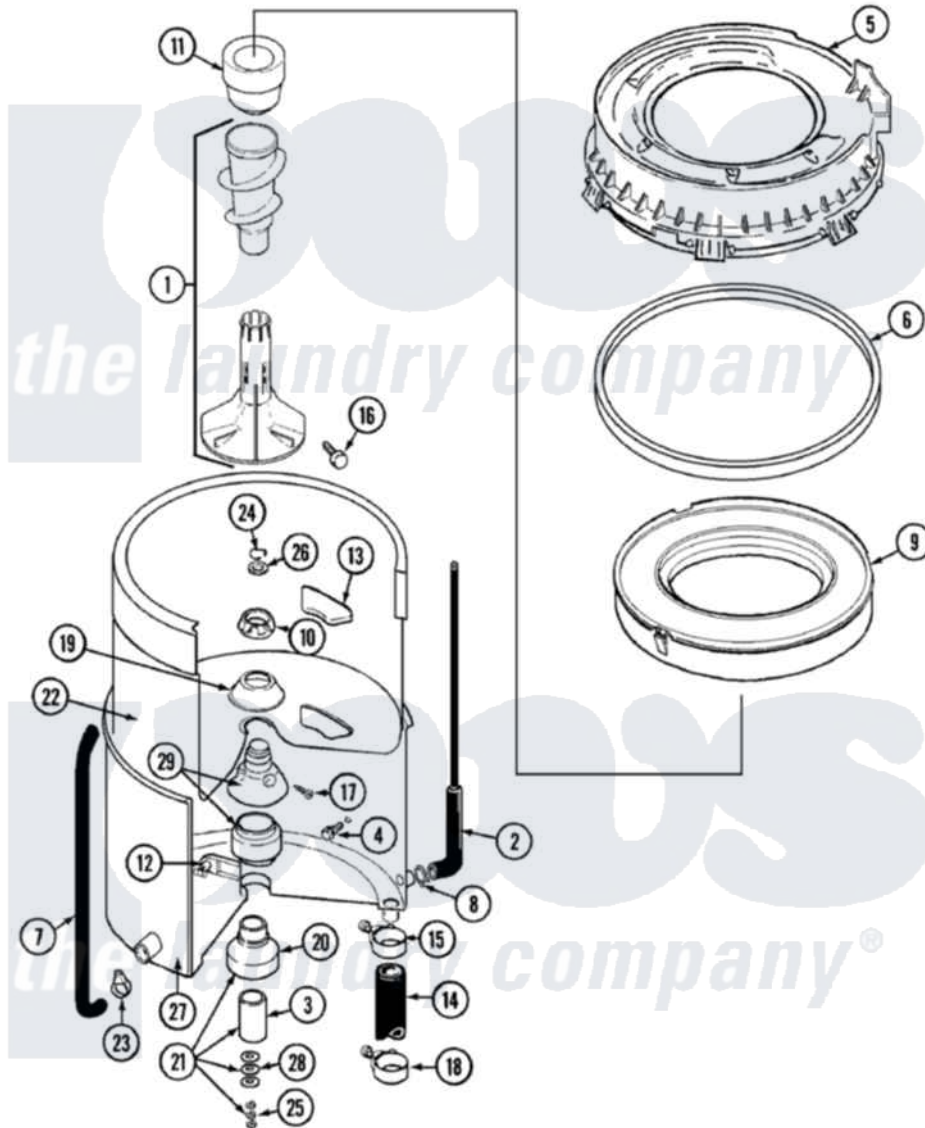

Maytag LAT9806BGE 07 - TUB

Maytag [Residential Maytag LAT9806BGE Washer Parts](#) Parts Diagram 07 - TUB
 Click on the part number to view part

Item	Original Part Number	Replaced By	Status	Part Description
1	22003436	22001821		Agitator Auger And Base Assembly
2	22001036	22001619		Tube, Water Level Switch
3	211130			Bearing Liner, Tub Bearing
4	200744	W10175939		Bolt
"	205254	W10175938		Bolt
5	22001299			Tub Cover And Gasket Assembly
6	Y22001201	22001007		Gasket, Cover To Tub
7	22001320			Tube, Bleach
8	211641			Clamp, 1-1/16"
9	22001142			Ring, Balance
10	211047	6-2110472		Nut- Clamp
11	21001599	21001905		Dispenser, Fabric
12	214434			Spout, Deflector
13	207219			Filter, Self-Cleaning
14	213045			Hose, Outer Tub Part Not

14	213043		Used
15	22001640	285655	Clamp, Hose
16	22001819		L0cking Screw And O Ring
17	22001423		Set Screw, Mounting Stem
18	22001640	285655	Clamp, Hose
19	211210		Washer, Clamping Nut
20	200824	6-2040130	Tub Bearin
21	204013	6-2040130	Tub Bearin
22	22001139		Tub, Inner
23	205161	489503	Clamp
24	Y015667		Retaining Ring
25	Y054867		Washer, Lock
26	Y015666		Washer, Retaining -
27	22001114	Not Available	TUB, OUTER (EX. LARGE)
28	211100		Washer, Outer Tub
29	22001648	6-2095720	Mounting S