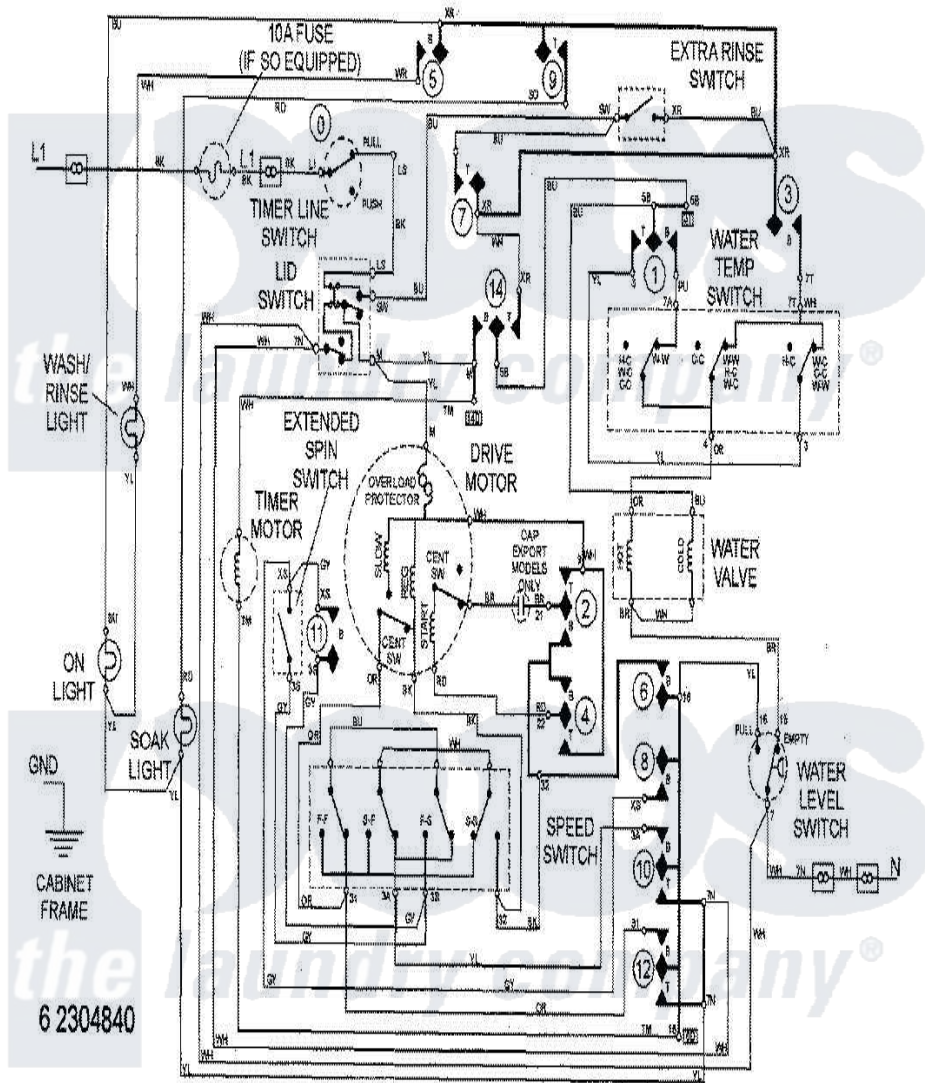

# Maytag LAT9806BGE 08 - WIRING INFORMATION

Maytag Residential Maytag LAT9806BGE Washer Parts Parts Diagram 08 - WIRING INFORMATION  
 Click on the part number to view part

Item	Original Part Number	Replaced By	Status	Part Description
NI	15002754		Not Available	WIRING INFORMATION