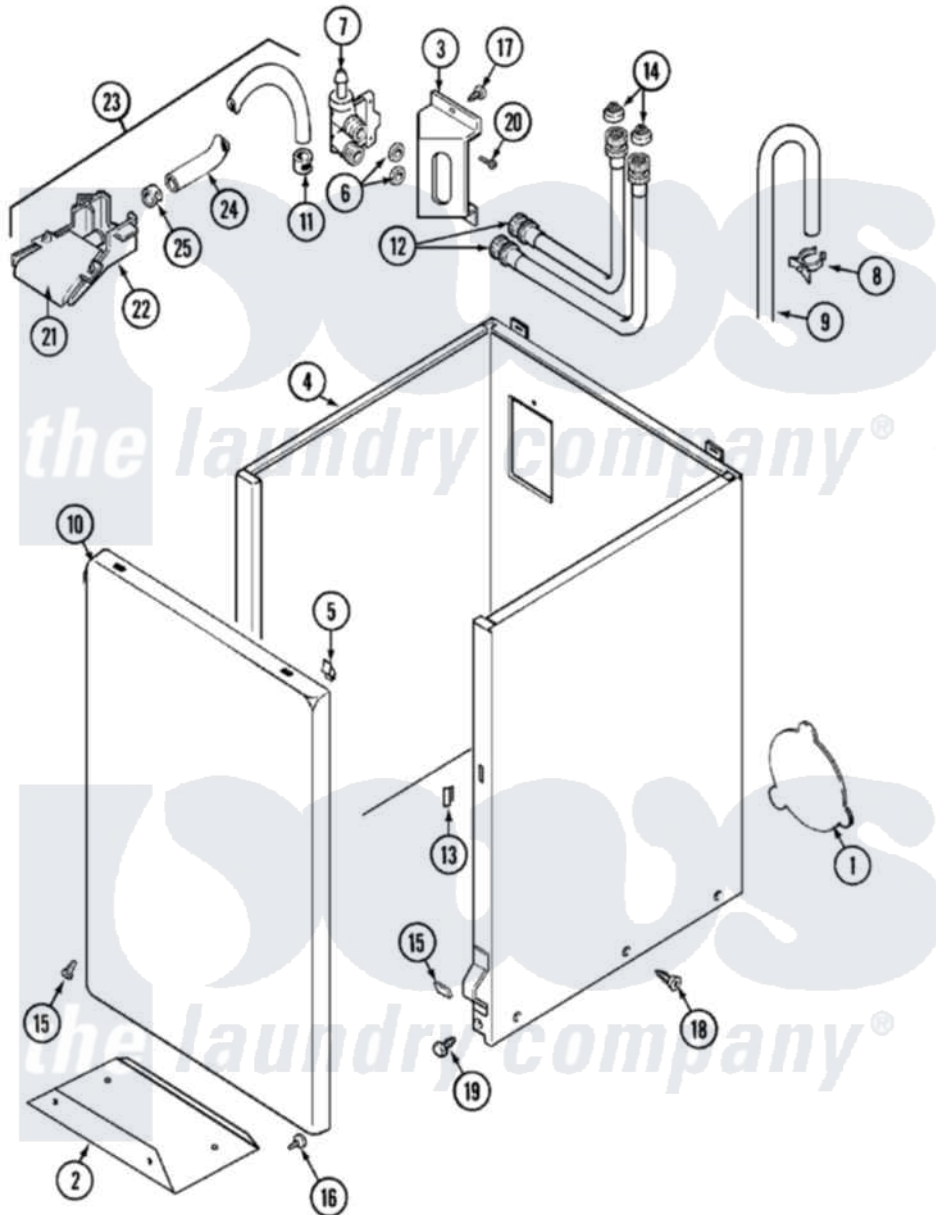

Maytag LAT9806DAM 02 - CABINET

Maytag [Residential Maytag LAT9806DAM Washer Parts](#) Parts Diagram 02 - CABINET
 Click on the part number to view part

Item	Original Part Number	Replaced By	Status	Part Description
1	211878		Not Available	PLATE, ACCESS
"	211294	90767		Screw, 8A X 3/8 HeX Washer Head Tapping
"	22001683	22002924		Plate, Access
2	213846			Guard, Belt
3	22003217	3370225		Screw
"	22002361			Bracket, Water Valve
"	214812	22002361		Bracket, Water Valve
4	22002380	22001303		Cabinet ----NA
"	22001303			Cabinet ----NA
5	22001650			Fastener, Spring
6	Y013783			Washer, Inlet Hose
7	214337	96160		Screen
"	22001138			Valve, Water
8	22001815	22002765		Clip, Hose
9	22001816			Hose, Drain
10	22001804	22002653		Panel, Front

"	22001143		Damper, Sound
"	22001144		Damper, Sound
"	22002370	22002658	Panel, Front
"	22001834		Pad, Front
11	216169	596669	Clamp, Manifold
12	202860		Inlet Hose Assembly
13	214376	22002331	Spacer, Front Panel
14	200961	12001413	Strainer And Washer Kit
15	12001340	204439	Screw And Fstner Assembly
"	22001995		Screw Note: Screw, Tumbler Front And Shroud
"	22002376		Clip
"	22002377		Clip, Retainer
"	22002378	27001200	Screw
16	211294	90767	Screw, 8A X 3/8 HeX Washer Head Tapping
17	22002372		Screw
"	212276	W10116760	Screw
18	213007		Xfor Cabinet See Cabinet, Back
19	213122	27001200	Screw
"	213121	3400111	Screw, 12-14 X 5/8
20	Y313561		Screw----NA
21	22001187		Injector
22	22001186		Injector
23	22001304		Water Injector Assembly
24	22001190		Hose, Injector
25	216169	596669	Clamp, Manifold