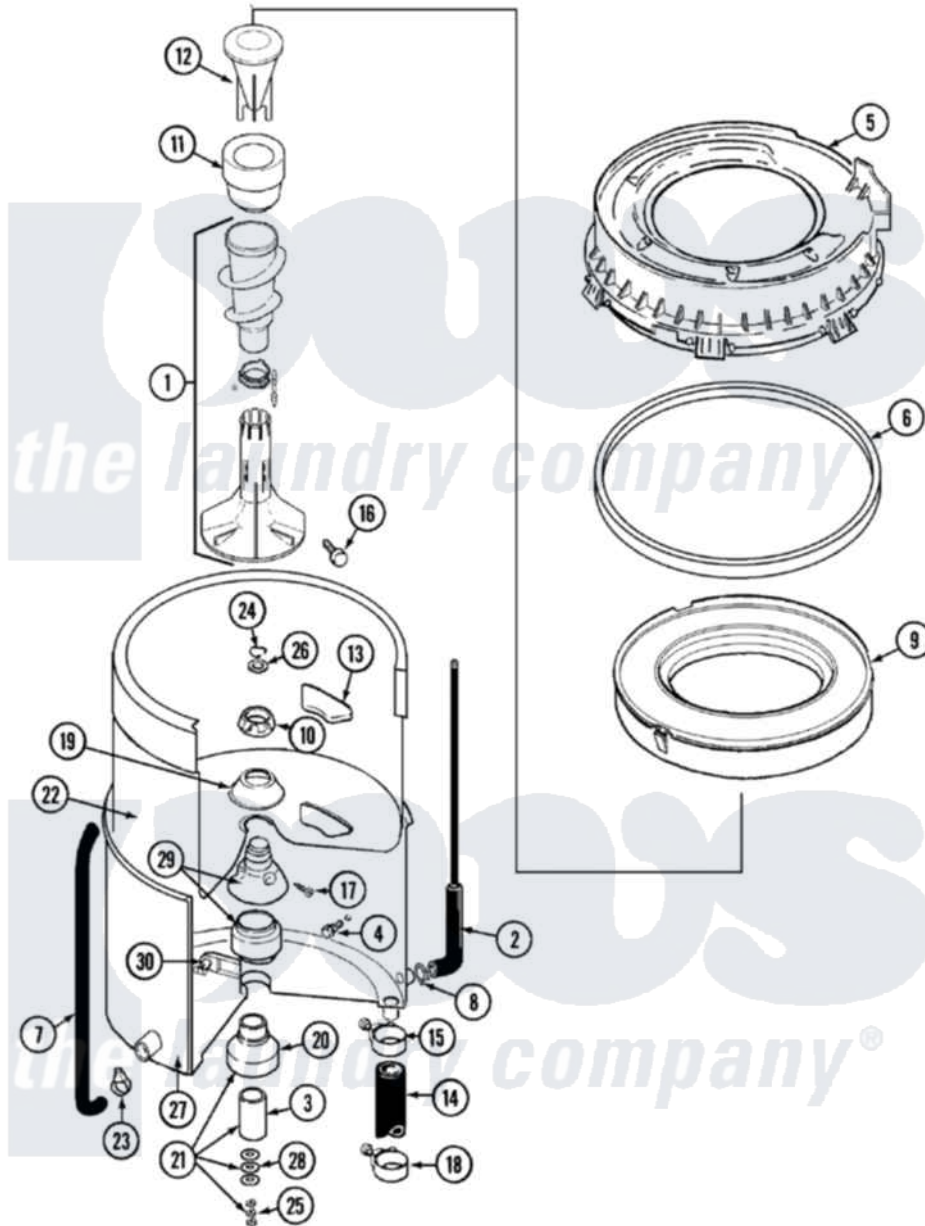

# Maytag LAT9806DAM 07 - TUB

Maytag [Residential Maytag LAT9806DAM Washer Parts](#) Parts Diagram 07 - TUB  
 Click on the part number to view part

Item	Original Part Number	Replaced By	Status	Part Description
1	22003436	<a href="#">22001821</a>		Agitator Auger And Base Assembly
"	<a href="#">22001821</a>			Agitator Auger And Base Assembly
2	22001036	<a href="#">22001619</a>		Tube, Water Level Switch
3	<a href="#">211130</a>			Bearing Liner, Tub Bearing
4	205254	<a href="#">W10175938</a>		Bolt
"	200744	<a href="#">W10175939</a>		Bolt
5	<a href="#">22001299</a>			Tub Cover And Gasket Assembly
6	Y22001201	<a href="#">22001007</a>		Gasket, Cover To Tub
7	<a href="#">22001320</a>			Tube, Bleach
8	<a href="#">211641</a>			Clamp, 1-1/16"
9	<a href="#">22001142</a>			Ring, Balance
10	211047	<a href="#">6-2110472</a>		Nut- Clamp
11	22001805	<a href="#">21001905</a>		Dispenser, Fabric
12	22001806	<a href="#">21001905</a>		Dispenser, Fabric

"	<a href="#">22001799</a>		Cup, Detergent
13	<a href="#">207219</a>		Filter, Self-Cleaning
14	<a href="#">213045</a>		Hose, Outer Tub Part Not Used
15	22001640	<a href="#">285655</a>	Clamp, Hose
16	<a href="#">22001819</a>		Locking Screw And O Ring
17	<a href="#">22001423</a>		Set Screw, Mounting Stem
18	22001640	<a href="#">285655</a>	Clamp, Hose
19	<a href="#">211210</a>		Washer, Clamping Nut
20	200824	<a href="#">6-2040130</a>	Tub Bearin
21	204013	<a href="#">6-2040130</a>	Tub Bearin
22	<a href="#">22001139</a>		Tub, Inner
23	205161	<a href="#">489503</a>	Clamp
24	<a href="#">Y015667</a>		Retaining Ring
25	<a href="#">Y054867</a>		Washer, Lock
26	<a href="#">Y015666</a>		Washer, Retaining -
27	22001114		Not Available TUB, OUTER (EX. LARGE)
28	<a href="#">211100</a>		Washer, Outer Tub
29	22001648	<a href="#">6-2095720</a>	Mounting S
30	<a href="#">214434</a>		Spout, Deflector