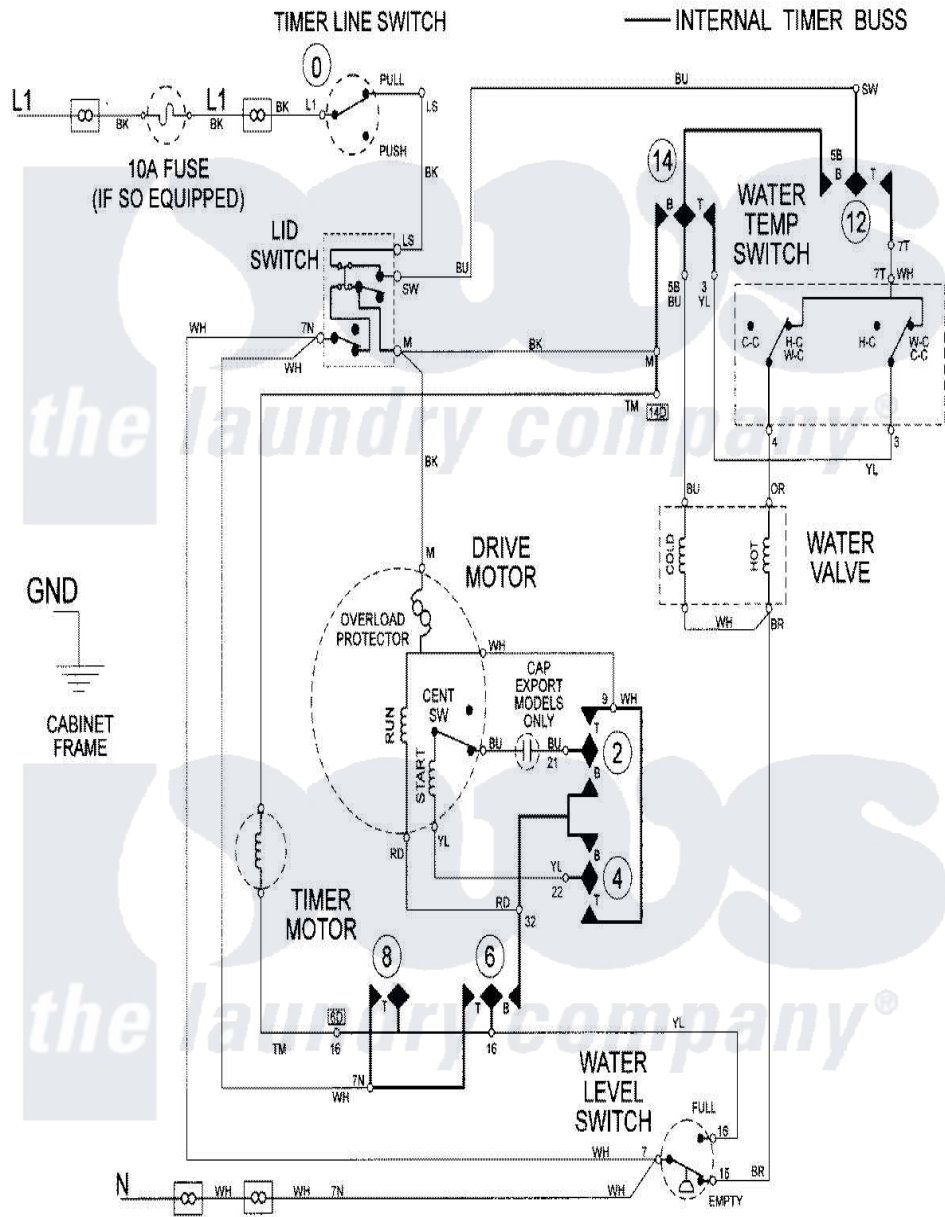

Maytag LAT9806DAM 08 - WIRING INFO (LAT9306DAM/AKQ/DAQ)(SER 10)

Maytag Residential Maytag LAT9806DAM Washer Parts Parts Diagram 08 - WIRING INFO (LAT9306DAM/AKQ/DAQ)(SER 10)  
 Click on the part number to view part

Item	Original Part Number	Replaced By	Status	Part Description
NI	15002089		Not Available	WIRING INFORMATION