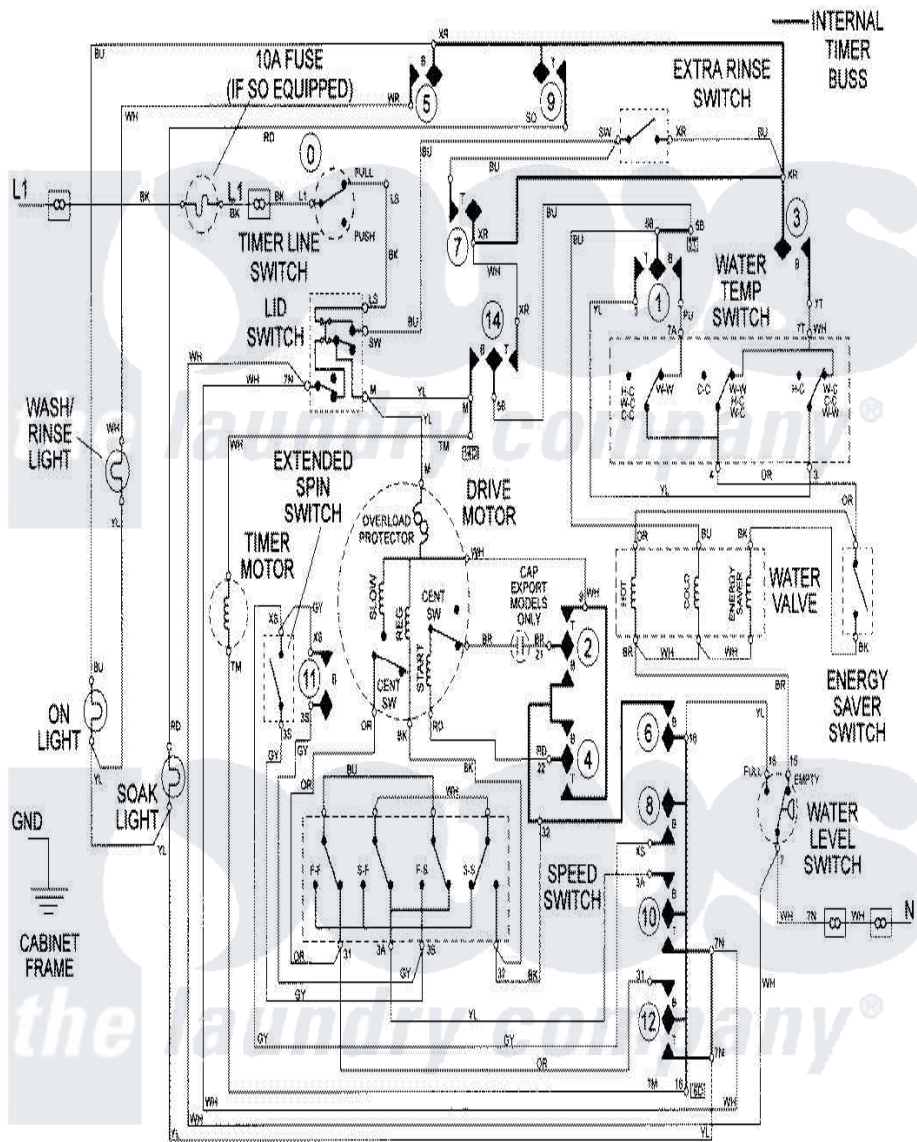

Maytag LAT9806DAM 09 - WIRING INFO (LAT9806DAM) (SERIES 10)

Maytag Residential Maytag LAT9806DAM Washer Parts Parts Diagram 09 - WIRING INFO (LAT9806DAM) (SERIES 10)

[Click on the part number to view part](#)

Item	Original Part Number	Replaced By	Status	Part Description
NI	15002103		Not Available	WIRING INFORMATION