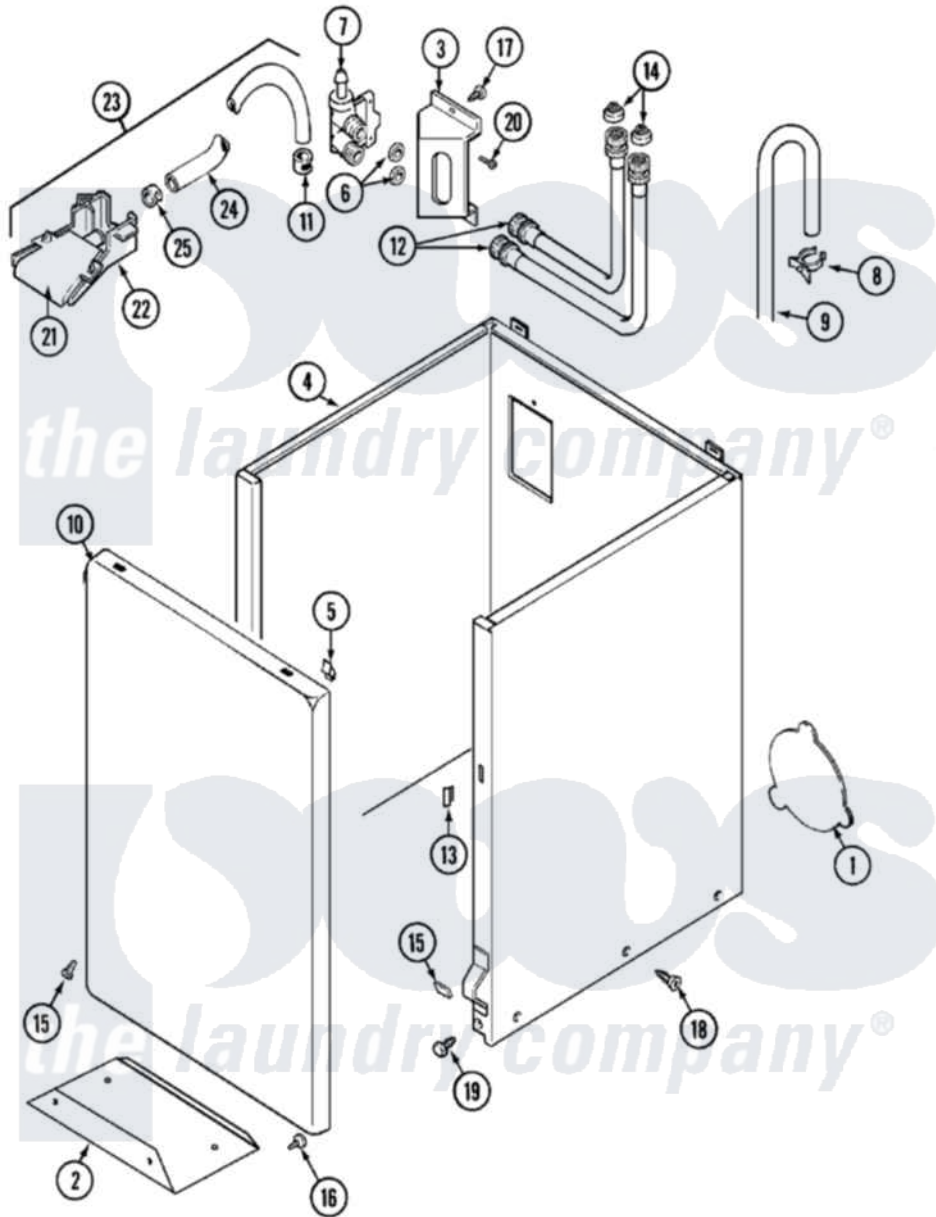

Maytag LAT9806DAQ 02 - CABINET (LAT9806)

Maytag [Residential Maytag LAT9806DAQ Washer Parts](#) Parts Diagram 02 - CABINET (LAT9806)
 Click on the part number to view part

Item	Original Part Number	Replaced By	Status	Part Description
1	211294	90767		Screw, 8A X 3/8 HeX Washer Head Tapping
"	211878		Not Available	PLATE, ACCESS
"	22001683	22002924		Plate, Access
2	213846			Guard, Belt
3	22003217	3370225		Screw
"	22002361			Bracket, Water Valve
4	22002657		Not Available	CABINET ASSEMBLY (BSQ)
5	22001650			Fastener, Spring
6	Y013783			Washer, Inlet Hose
7	214337	96160		Screen
"	22001413			Valve, Water
8	22001815	22002765		Clip, Hose
9	22002701	22003814		Retainer, Drain Hose
"	22002700	22003410		Hose, Drain
10	22001834			Pad, Front
"	22002658			Panel, Front

11	216169	596669	Clamp, Manifold
12	208100	76313	Hosefill
"	22002764	12001901	Kit-Inlet Hose Assembly
"	22002763	12001900	Kit-Inlet Hose Assembly
13	214376	22002331	Spacer, Front Panel
14	200961	12001413	Strainer And Washer Kit
15	22002376		Clip
"	22001995		Screw Note: Screw, Tumbler Front And Shroud
"	22002378	27001200	Screw
"	22002377		Clip, Retainer
16	211294	90767	Screw, 8A X 3/8 HeX Washer Head Tapping
17	22002372		Screw
18	213007		Xfor Cabinet See Cabinet, Back
19	213122	27001200	Screw
"	213121	3400111	Screw, 12-14 X 5/8
20	Y313561		Screw----NA
21	22001187		Injector
22	22001186		Injector
23	22001304		Water Injector Assembly
24	22001190		Hose, Injector
25	216169	596669	Clamp, Manifold