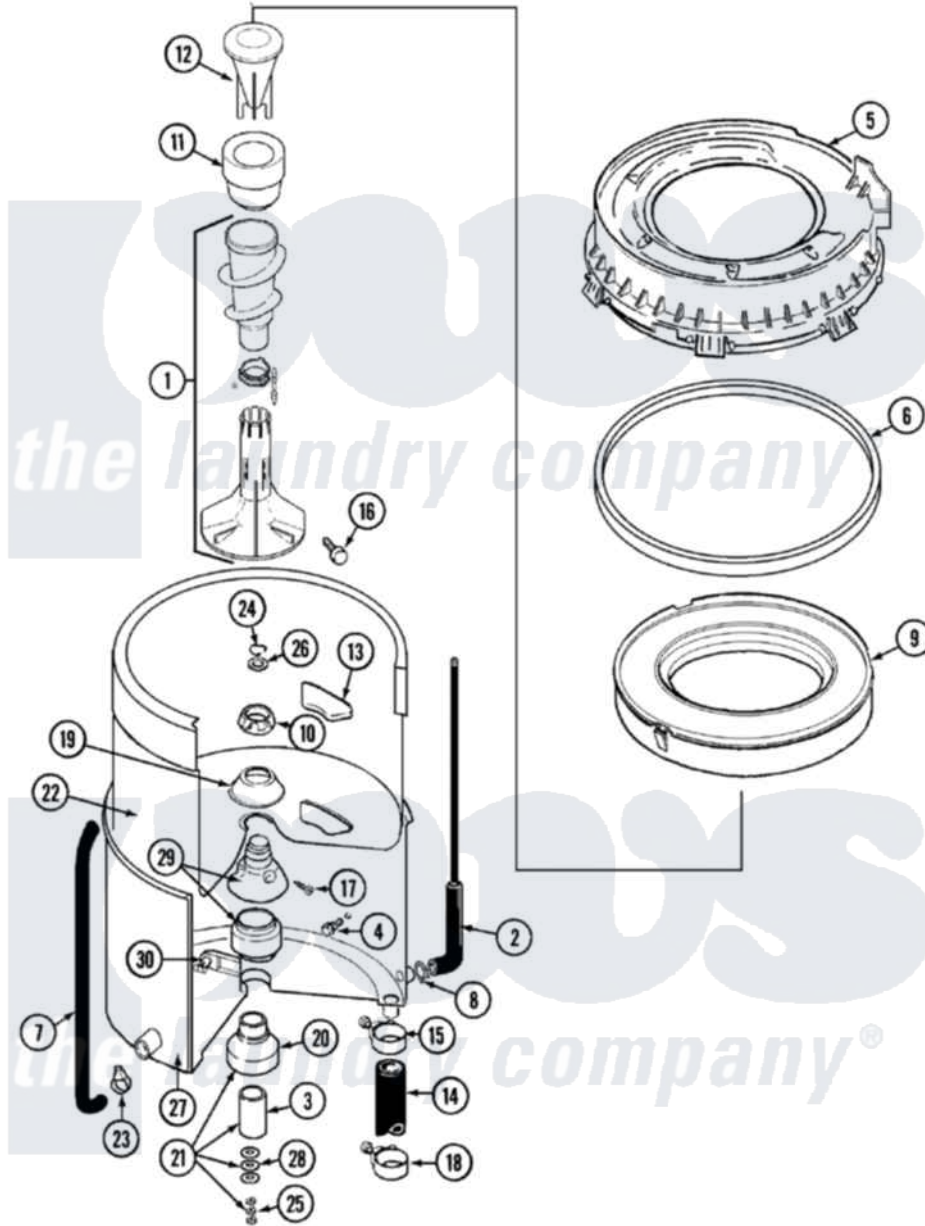

Maytag LAT9806DAQ 06 - TUB (LAT9806)

Maytag [Residential Maytag LAT9806DAQ Washer Parts](#) Parts Diagram 06 - TUB (LAT9806)
 Click on the part number to view part

Item	Original Part Number	Replaced By	Status	Part Description
1	22003436	22001821		Agitator Auger And Base Assembly
"	22001821			Agitator Auger And Base Assembly
2	22001036	22001619		Tube, Water Level Switch
3	211130			Bearing Liner, Tub Bearing
4	205254	W10175938		Bolt
"	200744	W10175939		Bolt
5	22001299			Tub Cover And Gasket Assembly
6	Y22001201	22001007		Gasket, Cover To Tub
7	22001320			Tube, Bleach
8	211641			Clamp, 1-1/16"
9	22001142			Ring, Balance
10	211047	6-2110472		Nut- Clamp
11	22001805	21001905		Dispenser, Fabric
12	22001806	21001905		Dispenser, Fabric

"	22001799		Cup, Detergent
13	207219		Filter, Self-Cleaning
14	213045		Hose, Outer Tub Part Not Used
15	22001640	285655	Clamp, Hose
16	22001819		Locking Screw And O Ring
17	22001423		Set Screw, Mounting Stem
18	22001640	285655	Clamp, Hose
19	211210		Washer, Clamping Nut
20	200824	6-2040130	Tub Bearin
21	204013	6-2040130	Tub Bearin
22	22001139		Tub, Inner
23	205161	489503	Clamp
24	Y015667		Retaining Ring
25	Y054867		Washer, Lock
26	Y015666		Washer, Retaining -
27	22001114		Not Available TUB, OUTER (EX. LARGE)
28	211100		Washer, Outer Tub
29	22001648	6-2095720	Mounting S
30	214434		Spout, Deflector