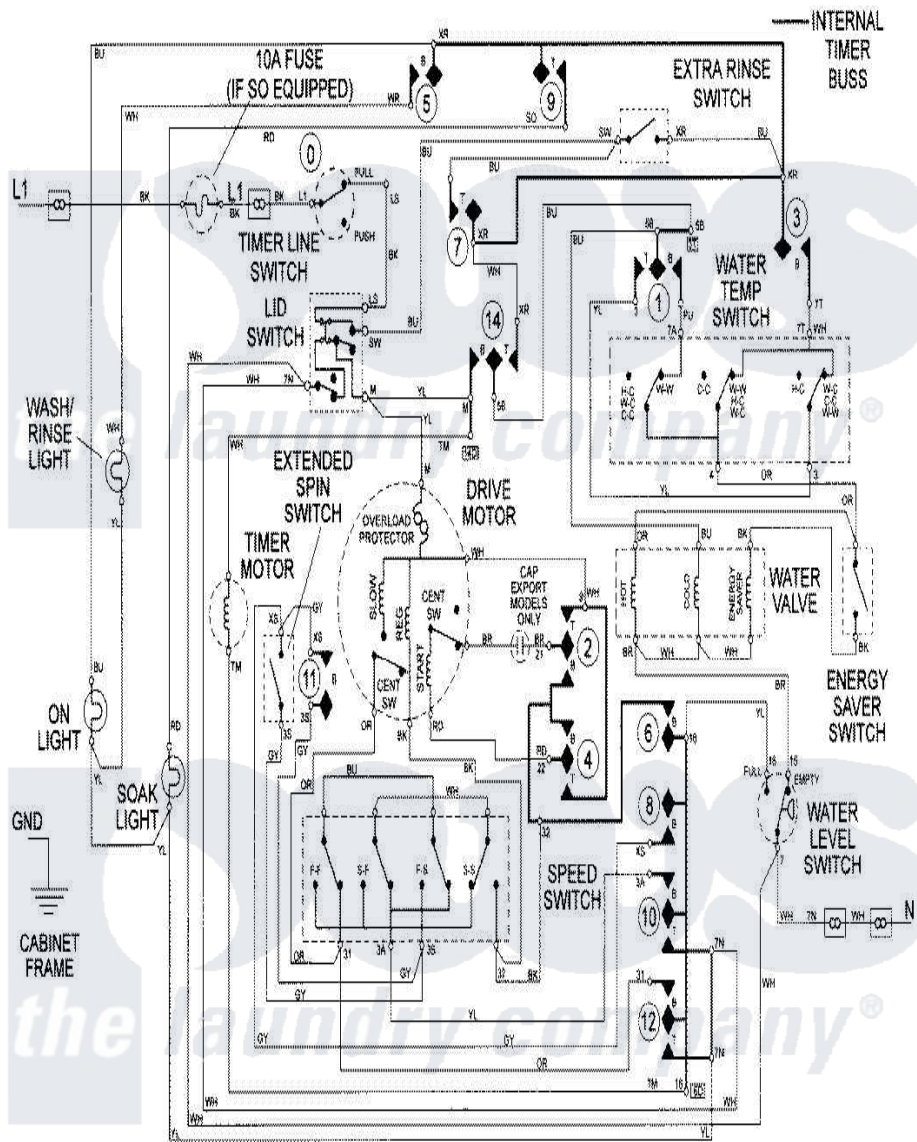

Maytag LAT9806DAQ 08 - WIRING INFO (LAT9806AKx Q=10, M=15)

Maytag Residential Maytag LAT9806DAQ Washer Parts Diagram 08 - WIRING INFO (LAT9806AKx Q=10, M=15)

[Click on the part number to view part](#)

Item	Original Part Number	Replaced By	Status	Part Description
NI	15002103		Not Available	WIRING INFORMATION