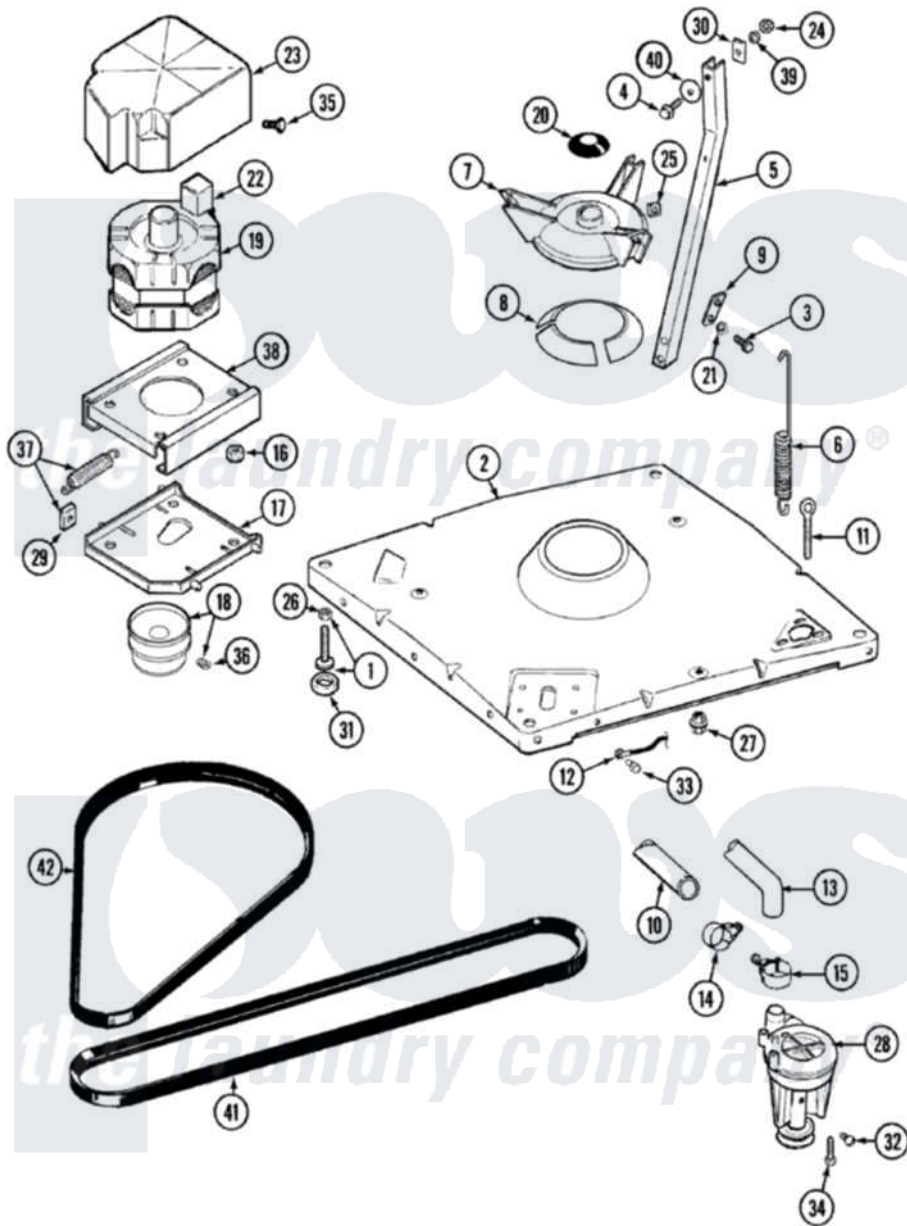

Maytag LAT9806GGE 01 - BASE

Maytag [Residential Maytag LAT9806GGE Washer Parts](#) Parts Diagram 01 - BASE
 Click on the part number to view part

Item	Original Part Number	Replaced By	Status	Part Description
1	Y302699	22003428		Leg, Adjustable
2	22001172	22002150		Base
3	Y015627			Screw- Hex
4	205254	W10175938		Bolt
"	200744	W10175939		Bolt
5	213053			Brace, Tub Part Not Used
6	22001300			Spring, Centering
7	203725			Damper W/Bolt And Clip
8	203956			Damper Pad Kit
9	213073			Washer, Double Brace
10	22001816			Hose, Drain
11	216416			Bolt, Eye/Centering Spring
12	901220			Ground Wire
13	213045			Hose, Outer Tub Part Not Used
14	22001820	285655		Clamp, Hose
15	22001640	285655		Clamp, Hose

16	Y311426	3400029	Nut, Adapter Plate
17	22001301		Mount, Motor Lower-Assembly
"	22001835	Not Available	PAD, MOTOR
18	Y202496		Pulley, Motor
19	207424	22004498	Motor 2 SP
20	22001586		Deflector, Water
21	911852	486009	Lockwasher
22	205131		Switch, Motor External Start
23	215098		Shield, Motor
24	Y052734		Nut, Carrage Bolts And Bracket
25	Y052785		Nut, Brace To Damper
26	210385		Lock Nut For Adjustable Leg
27	211949		Nut, Adjustment Eyebolt
28	22001836	Not Available	FLAP, PUMP
"	202203	6-2022030	Pump As Pa
29	204998	205000	Roller And Spring Kit 4+Spr
30	212979	Not Available	WASHER, TUB BRACE
31	210684		Foot, Adjustable Leg
32	Y015408	22003235	Screw, Bearing Insert
33	Y705026	3370225	Screw
34	211880		Screw, HeX Head No.10 X 1/2 Inc
35	213121	3400111	Screw, 12-14 X 5/8
36	22001353		Set Screw, Motor Pulley
37	205000		Roller And Spring Kit 4+Spr
38	214956		Motor Mount Assembly
39	Y054867		Washer, Lock
40	211100		Washer, Outer Tub
41	211451		Belt, Pump
42	211948		V Belt, Drive Pulley