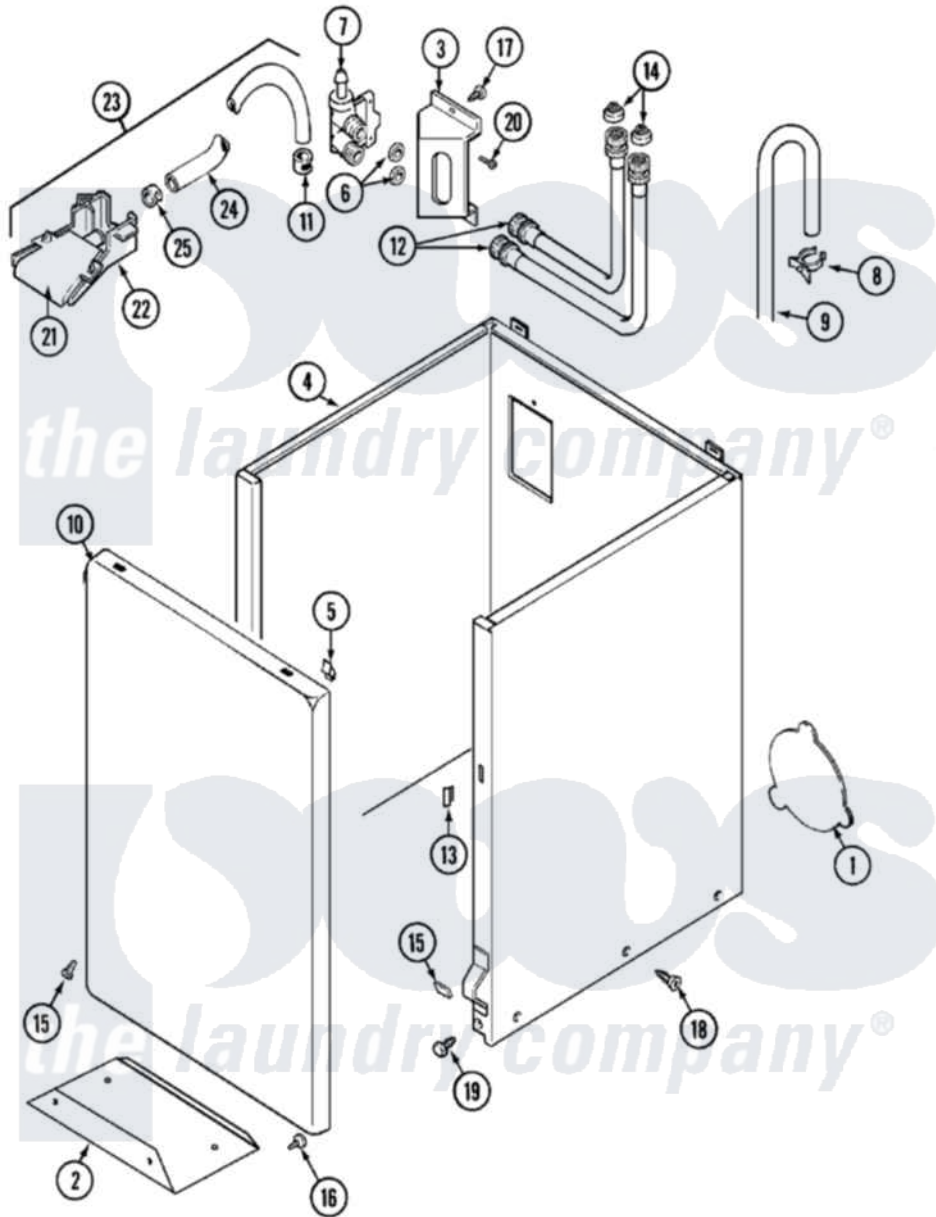

# Maytag LAT9806GGE 02 - CABINET

Maytag [Residential Maytag LAT9806GGE Washer Parts](#) Parts Diagram 02 - CABINET  
 Click on the part number to view part

Item	Original Part Number	Replaced By	Status	Part Description
1	211294	<a href="#">90767</a>		Screw, 8A X 3/8 HeX Washer Head Tapping
"	211878		Not Available	PLATE, ACCESS
"	22001683	<a href="#">22002924</a>		Plate, Access
2	<a href="#">213846</a>			Guard, Belt
3	22003217	<a href="#">3370225</a>		Screw
"	214812	<a href="#">22002361</a>		Bracket, Water Valve
4	22002379	<a href="#">22004425</a>		Cabinet White Aspack
"	22001302	<a href="#">22004425</a>		Cabinet White Aspack
5	<a href="#">22001650</a>			Fastener, Spring
6	<a href="#">Y013783</a>			Washer, Inlet Hose
7	214337	<a href="#">96160</a>		Screen
"	<a href="#">22001413</a>			Valve, Water
8	22001815	<a href="#">22002765</a>		Clip, Hose
9	<a href="#">22001816</a>			Hose, Drain
"	22002700	<a href="#">22003410</a>		Hose, Drain
"	22002701	<a href="#">22003814</a>		Retainer, Drain Hose