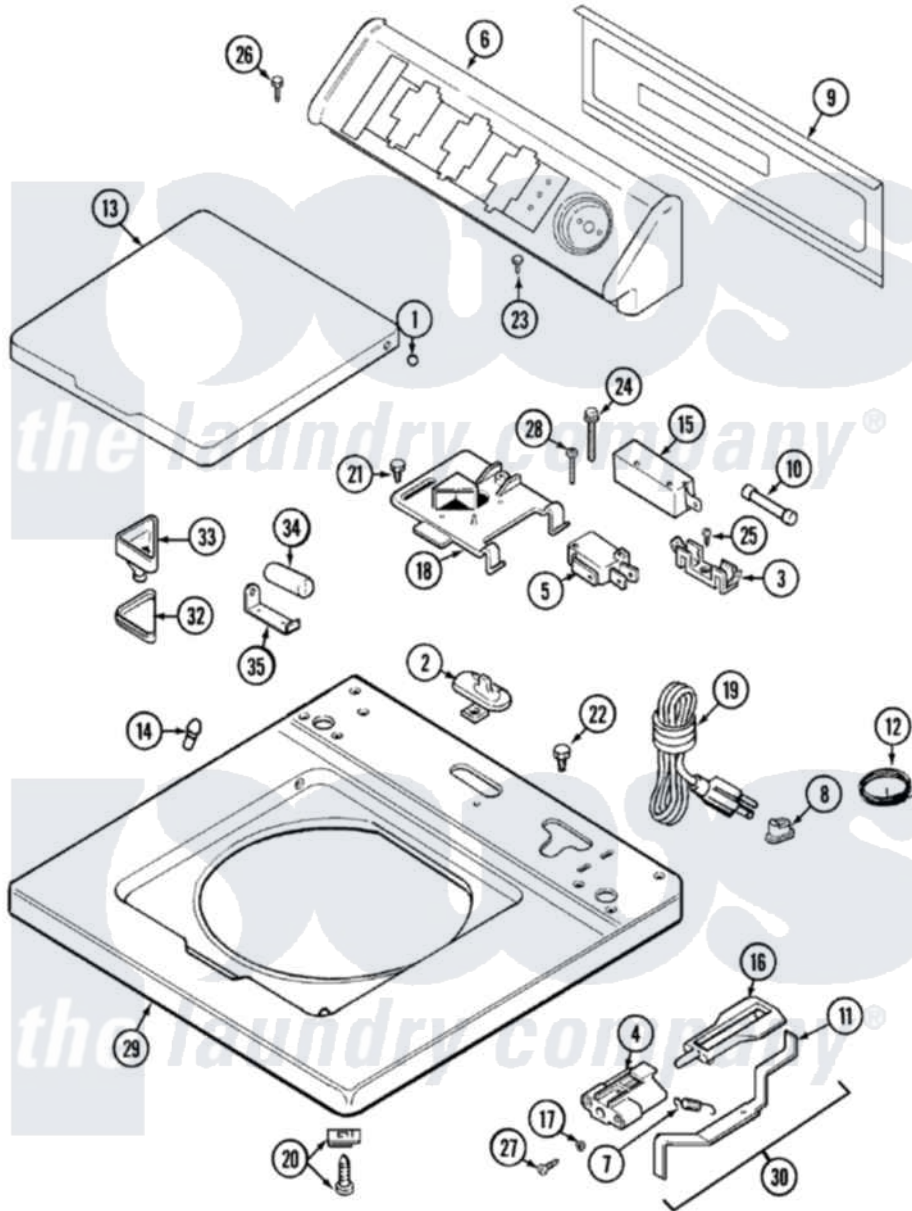

# Maytag LAT9806GGE 05 - TOP

Maytag [Residential Maytag LAT9806GGE Washer Parts](#) Parts Diagram 05 - TOP  
 Click on the part number to view part

Item	Original Part Number	Replaced By	Status	Part Description
1	<a href="#">211726</a>			Hinge, Ball Lid
2	<a href="#">22001298</a>			Cap, Top Cover
"	207159	<a href="#">489355</a>		Screw, 8 X 1/2
3	<a href="#">207167</a>			Block, Fuse
4	22001645		Not Available	BRACKET, UNBALANCE----NA
"	<a href="#">22002135</a>			Bracket, Unbalance
5	<a href="#">207166</a>			Switch, Check
6	<a href="#">22001670</a>			Console
7	<a href="#">213720</a>			Spring, Lid Switch
8	22002532	<a href="#">216183</a>		Grommet, Cord Export
9	22001662	<a href="#">8534058</a>		Screw
"	216423	<a href="#">3370225</a>		Screw
"	<a href="#">22001814</a>			Back Panel, Console
10	22001673	<a href="#">22001682</a>		Switch Assembly, Lid W/4amp Fuse
11	<a href="#">22001672</a>			Lever, Unbalance