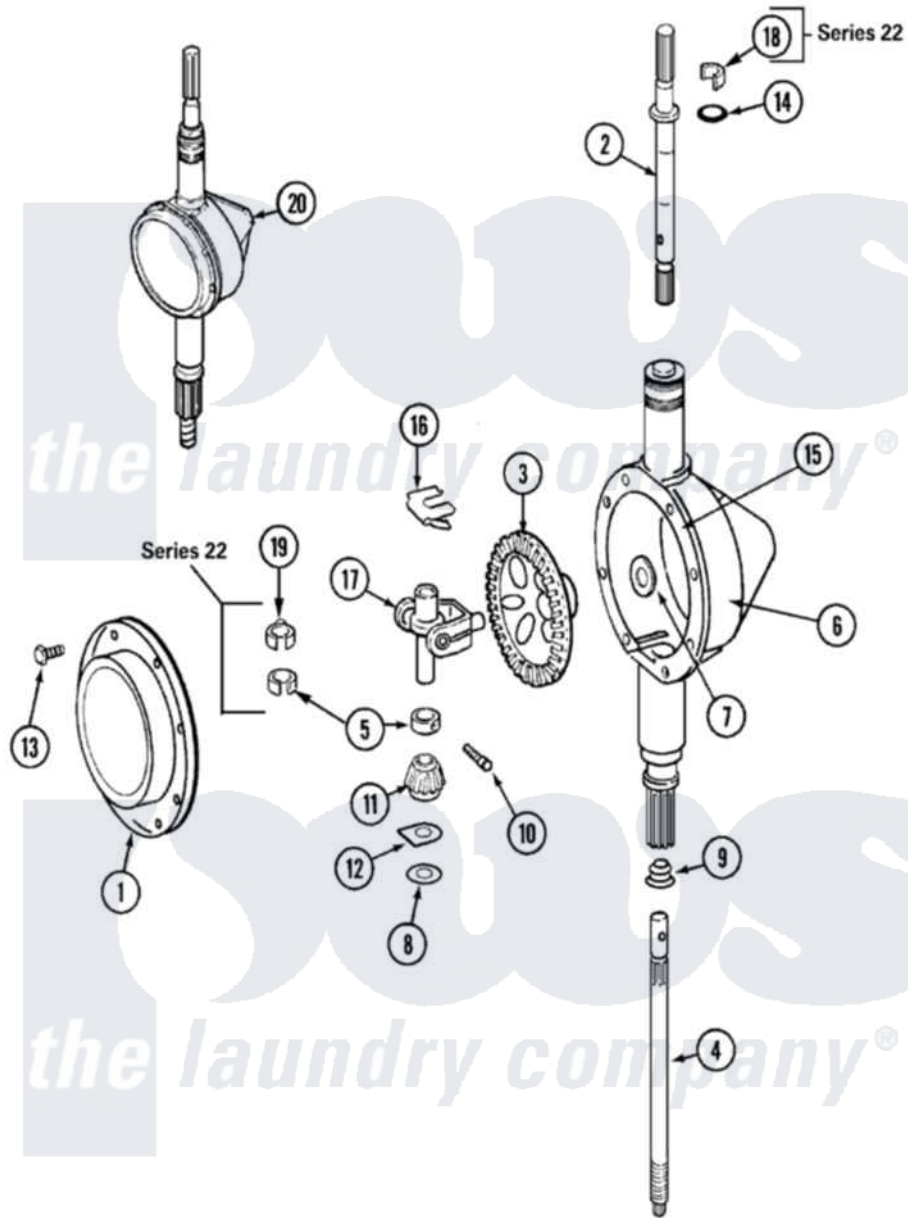

Maytag LAT9806GGE 06 - TRANSMISSION

Maytag [Residential Maytag LAT9806GGE Washer Parts](#) Parts Diagram 06 - TRANSMISSION
 Click on the part number to view part

Item	Original Part Number	Replaced By	Status	Part Description
1	206628			Cover, Transmission
2	22002415	6-2168983		Shaft- Agi
"	207153	6-2097820		Kit- Shaft
3	206713	6-2067130		Gear- Beve
4	22002342	6-2300050		Shaft- Cen
"	215410	12001450		Ctr Shaft W/Collar Andkeeper- Dp
5	22002353			Collar, Center Shaft
"	215415		Not Available	COLLAR, LOWER
6	22002416	6-2300100		Assembly-
"	206624	6-2097750		Trans Dee
7	215394			Washer, Bevel Gear
8	211483	6-2114830		Washer- SP
9	206602	207843		Lip Seal Repair Kit
10	Y206629			Pin, Collar
"	W10124350		Not Available	NOT REQUIRED PART OR SEE NOTE

11	215401	W10221114		Pinion
12	215395			Plate, Clutch
13	215417		Not Available	SCREW, TRANSMISSION COVER
"	215417		Not Available	SCREW, TRANSMISSION COVER
14	22002417			O-Ring AgitatOr Shaft
"	210690			Seal, Rubber
15	Y058700	675652		Adhesive
16	215581			Spring, Agitator Shaft
"	W10124350		Not Available	NOT REQUIRED PART OR SEE NOTE
17	206685	6-2066850		Yoke
18	22002340			Collar, Agitator Shaft
19	22002341			Collar, Lower Plastic Keeper
20	206707	6-2097750		Trans Dee
"	22002126	6-2097750		Trans Dee