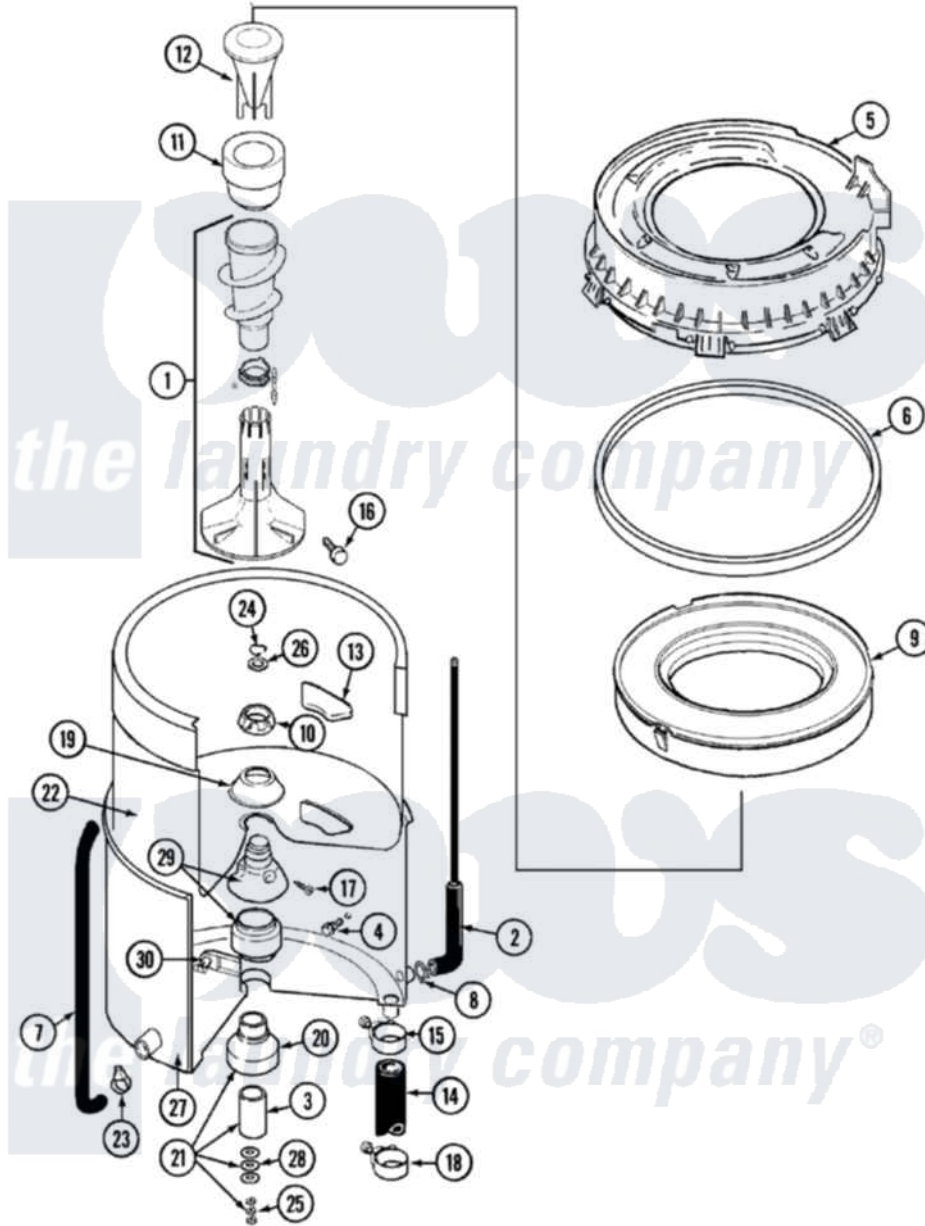

Maytag LAT9806GGE 07 - TUB

Maytag [Residential Maytag LAT9806GGE Washer Parts](#) Parts Diagram 07 - TUB
 Click on the part number to view part

Item	Original Part Number	Replaced By	Status	Part Description
1	22003885	22004042		Agitator/Auger Assembly
"	22001821			Agitator Auger And Base Assembly
2	22001036	22001619		Tube, Water Level Switch
3	211130			Bearing Liner, Tub Bearing
4	205254	W10175938		Bolt
"	200744	W10175939		Bolt
5	22001299			Tub Cover And Gasket Assembly
6	Y22001201	22001007		Gasket, Cover To Tub
7	22001320			Tube, Bleach
8	211641			Clamp, 1-1/16"
9	22001142			Ring, Balance
10	211047	6-2110472		Nut- Clamp
11	22001805	21001905		Dispenser, Fabric
12	22001806	21001905		Dispenser, Fabric
"	22001799			Cup, Detergent

13	207219		Filter, Self-Cleaning
14	213045		Hose, Outer Tub Part Not Used
15	22001640	285655	Clamp, Hose
16	22001819		L0cking Screw And O Ring
17	22001423		Set Screw, Mounting Stem
18	22001640	285655	Clamp, Hose
19	211210		Washer, Clamping Nut
20	200824	6-2040130	Tub Bearin
21	204013	6-2040130	Tub Bearin
22	22001139		Tub, Inner
23	205161	489503	Clamp
24	Y015667		Retaining Ring
25	Y054867		Washer, Lock
26	Y015666		Washer, Retaining -
27	22001114	Not Available	TUB, OUTER (EX. LARGE)
28	211100		Washer, Outer Tub
29	22001648	6-2095720	Mounting S
30	214434		Spout, Deflector