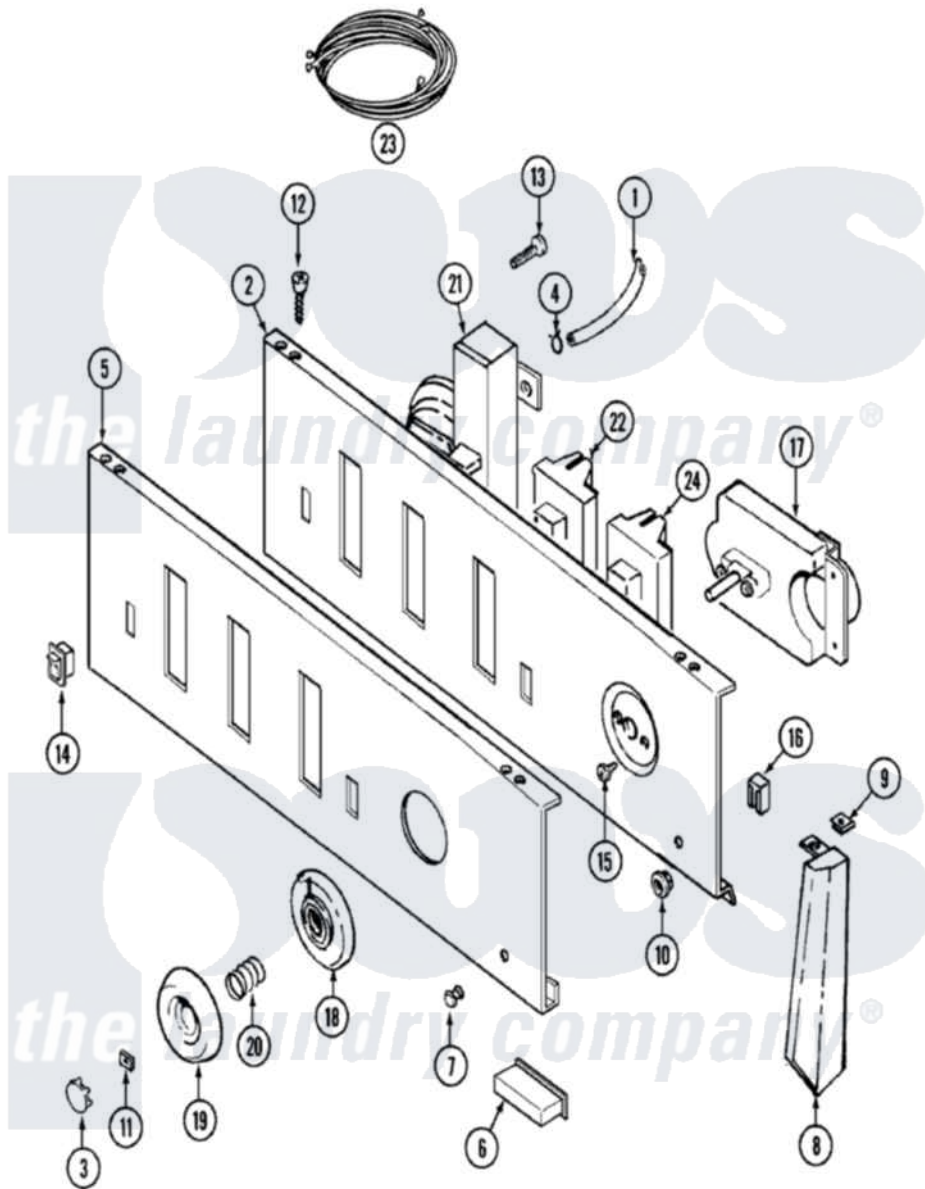

Maytag LAT9824AAE 04 - CONTROL PANEL

Maytag [Residential Maytag LAT9824AAE Washer Parts](#) Parts Diagram 04 - CONTROL PANEL
 Click on the part number to view part

Item	Original Part Number	Replaced By	Status	Part Description
1	22001036	22001619		Tube, Water Level Switch
2	204807			Ground Wire, Supp. Plte To Top Cover
"	22001133			Plate, Support
"	315483	3370225		Screw
3	216250	22001446		Cap, Knob
4	410296	596669		Clamp, Manifold
5	22001343			Panel, Control
6	214897			Pad, Control Panel
7	22001215	7730P011-60		Lens, Indicator Light
8	22001291			End Cap, Control Panel
"	22001289		Not Available	END CAP, CTRL. PNL. (LT-WHT)
"	22001564			Cap, End
"	22001565		Not Available	CAP, END (LT-WHT)
9	214894			Fastener, End Cap
10	214872			Palnut, End Cap Note: Nut,

10	214972		Lamp Holder
11	211605		Bezel, Timer Dial
12	210932		Screw, No.8 X 9/16 Ctsk Note: Screw, Inlet Duct
13	211168	W10139210	Screw, 8-18 X 5/16
14	22001135		Switch, Rocker
15	216412		Screw, Bracket To Timer
16	903115		Lock Light
17	22001023		Timer
18	22001265		Bezel, Timer Knob
19	22001198	Not Available	KNOB, TIMER (WHT)
20	211065		Spring, Index Wheel
21	208286	Not Available	SWITCH, INFINITE (WHT)
22	22001214	Not Available	SWITCH, WATER TEMP. (WHT)
23	22001344	Not Available	WIRE HARNESS, MAIN
24	22001213		Switch, Speed