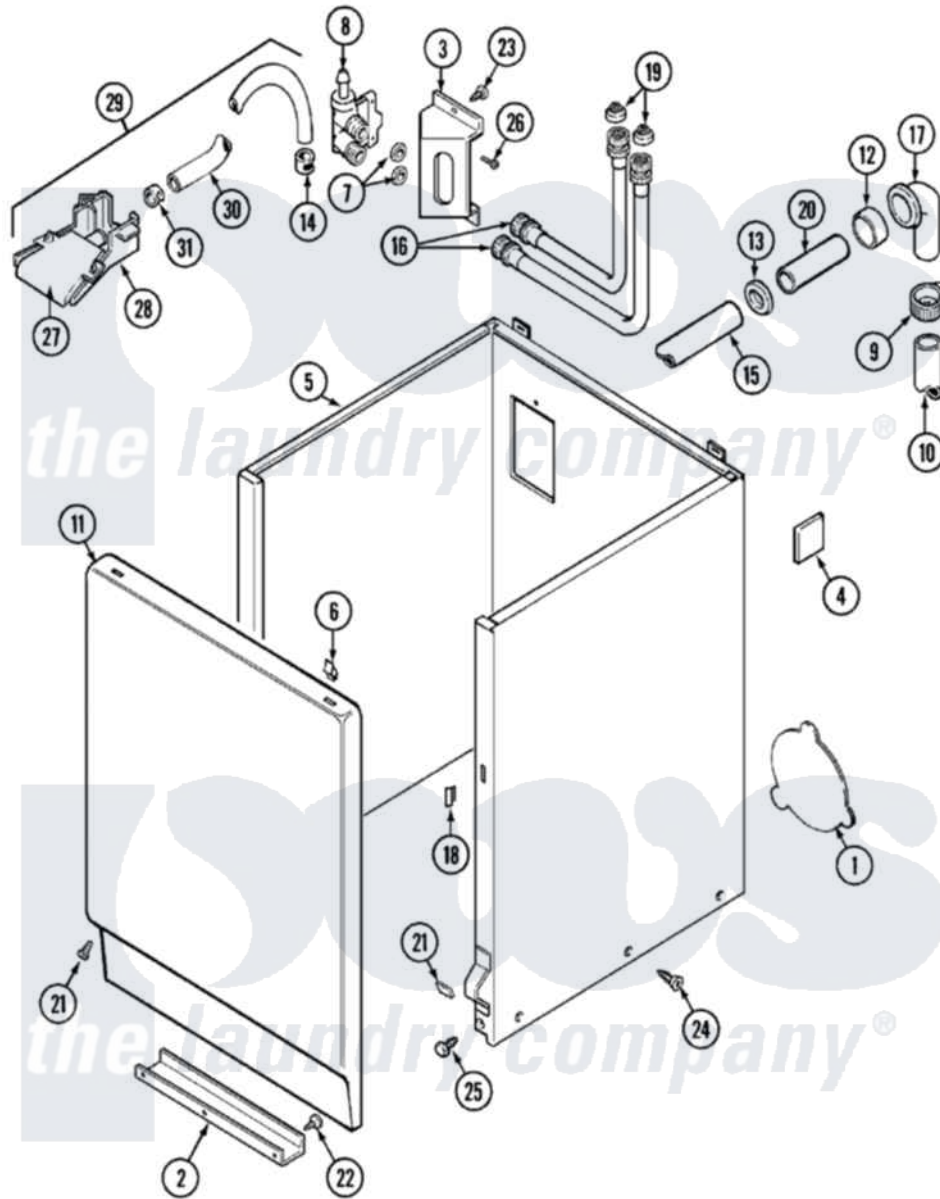

# Maytag LAT9824AAL 02 - CABINET

Maytag Residential Maytag LAT9824AAL Washer Parts Parts Diagram 02 - CABINET  
 Click on the part number to view part

Item	Original Part Number	Replaced By	Status	Part Description
1	211294	<a href="#">90767</a>		Screw, 8A X 3/8 HeX Washer Head Tapping
"	211878		Not Available	PLATE, ACCESS
2	<a href="#">213846</a>			Guard, Belt
3	214812	<a href="#">22002361</a>		Bracket, Water Valve
4	<a href="#">215058</a>			Pad, Cabinet Bumper
5	<a href="#">22001303</a>			Cabinet ---NA
6	212982	<a href="#">22001650</a>		Fastener, Spring
7	<a href="#">Y013783</a>			Washer, Inlet Hose
8	214337	<a href="#">96160</a>		Screen
"	<a href="#">22001138</a>			Valve, Water
9	200908	<a href="#">285655</a>		Clamp, Hose
10	<a href="#">Y059149</a>			(7/8" I.D. CARTON OF 50 FT.)
"	<a href="#">216017</a>			Hose, Drain
11	<a href="#">22001144</a>			Damper, Sound
"	<a href="#">22001143</a>			Damper, Sound