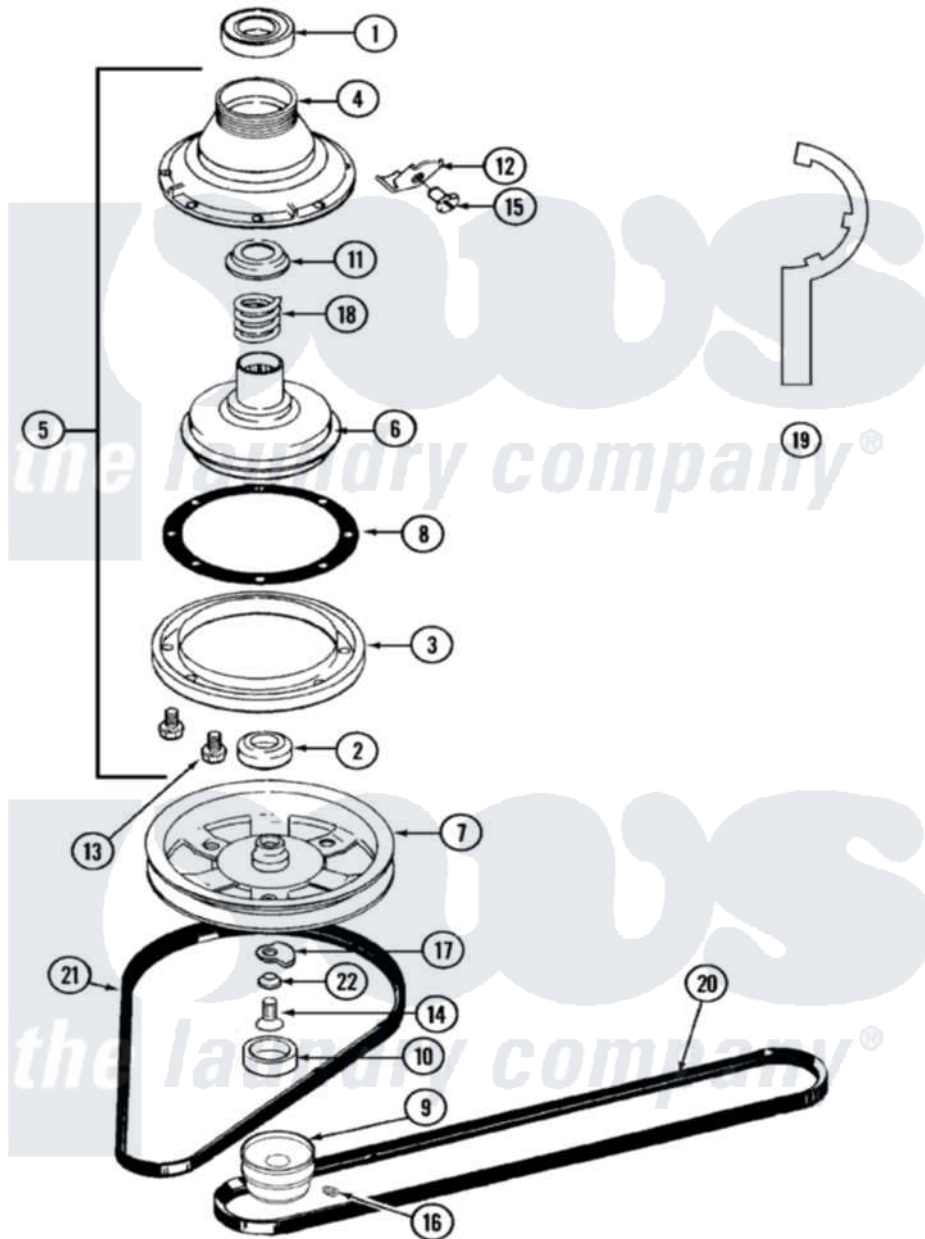

Maytag LAT9824AAL 03 - CLUTCH, BRAKE & BELTS

Maytag Residential Maytag LAT9824AAL Washer Parts Parts Diagram 03 - CLUTCH, BRAKE & BELTS
 Click on the part number to view part

Item	Original Part Number	Replaced By	Status	Part Description
1	Y200720	22003441		Bearing, Rear
2	200835			Bearing, Brake Rotor
3	211043	6-2011900		Brake Asse
4	211045	6-2011900		Brake Asse
5	201190	6-2011900		Brake Asse
6	201126	6-2011900		Brake Asse
7	211059	6-2301530		Pulley
8	211042	6-2011900		Brake Asse
9	200816	6-2008160		Pulley- MO
10	211038		Not Available	CAP, OIL RETAINER
11	211039	6-2011900		Brake Asse
12	213325			Clip, Retaining
13	211000			SCREW, BRAKE DRUM (HEX HEAD)
14	211375	681582		Screw
15	213326			Bolt, Sems Retaining Clip
16	Y053241			Set Screw, Motor Pulley

17	211089		Lug, Stop Pulley
18	211041	6-2011900	Brake Asse
19	Y038315	038315	Tool
20	211124		Part Not Used
21	211125		V Belt, Drive Pulley
22	211090	22003555	Washer, Stop Lug