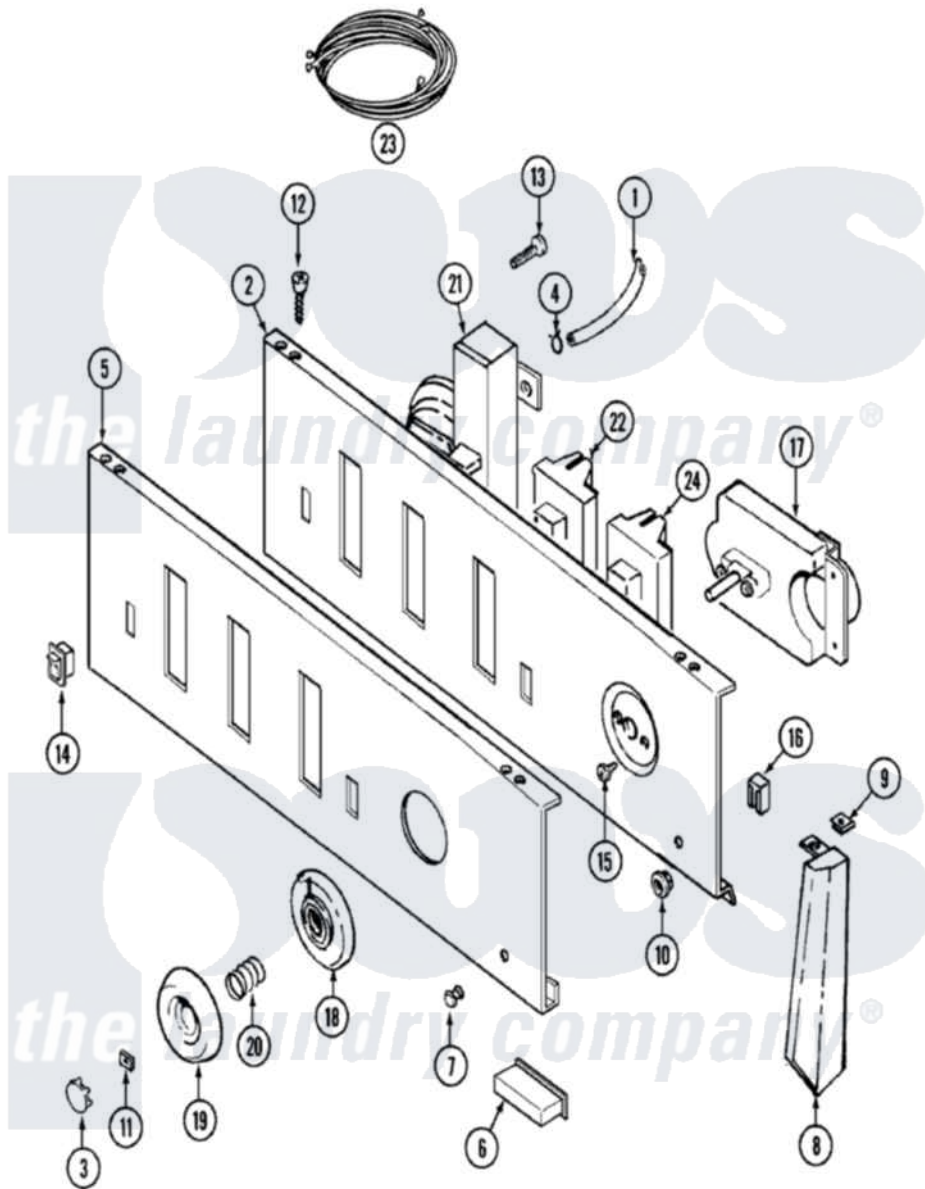

Maytag LAT9824AAL 04 - CONTROL PANEL

Maytag [Residential Maytag LAT9824AAL Washer Parts](#) Parts Diagram 04 - CONTROL PANEL
 Click on the part number to view part

Item	Original Part Number	Replaced By	Status	Part Description
1	22001036	22001619		Tube, Water Level Switch
2	315483	3370225		Screw
"	204807			Ground Wire, Supp. Plte To Top Cover
"	22001133			Plate, Support
3	216193		Not Available	CAP, TIMER KNOB (BLK)
4	410296	596669		Clamp, Manifold
5	22001121		Not Available	PANEL, CONTROL (BLK)
6	214897			Pad, Control Panel
7	22001215	7730P011-60		Lens, Indicator Light
8	22001288			End Cap, Control Panel
"	22001290			End Cap, Control Panel
9	214894			Fastener, End Cap
10	214872			Palnut, End Cap Note: Nut, Lamp Holder
11	211605			Bezel, Timer Dial
12	311728	210022		Screw, No.8 X 9/16 Ctsk Note:

12	214120	21032		Screw, Inlet Duct
13	211168	W10139210		Screw, 8-18 X 5/16
14	22001134	22001135		Switch, Rocker
15	216412			Screw, Bracket To Timer
16	903115			Lock Light
17	22001023			Timer
18	22001264		Not Available	BEZEL, TIMER KNOB (BLK)
19	215828			Knob, Timer
20	211065			Spring, Index Wheel
21	208285		Not Available	SWITCH, INFINITE (BLK) SUB
22	22001209		Not Available	SWITCH, TEMPERATURE (BLK) OB
23	22001344		Not Available	WIRE HARNESS, MAIN
24	22001210			Switch, Speed