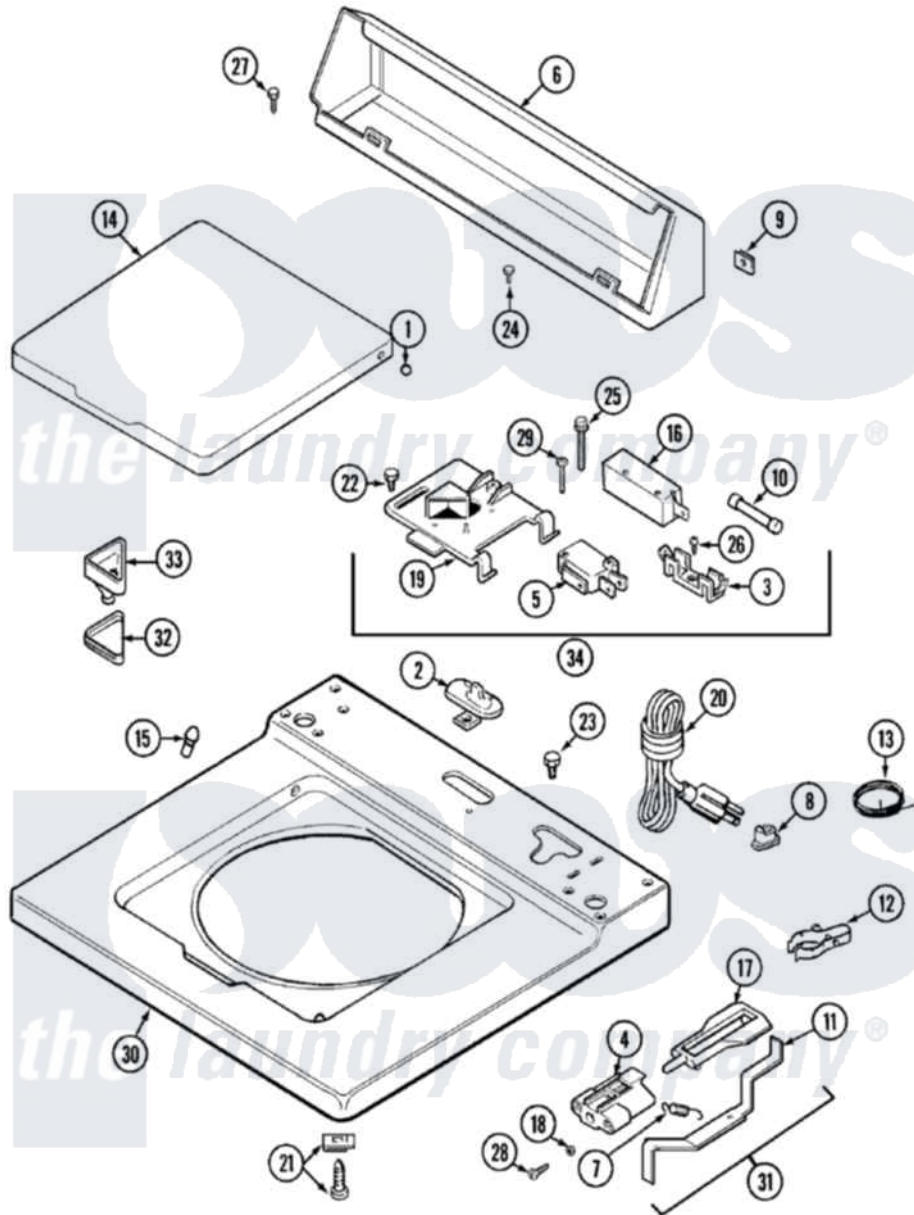

# Maytag LAT9824AAL 05 - TOP

Maytag [Residential Maytag LAT9824AAL Washer Parts](#) Parts Diagram 05 - TOP  
 Click on the part number to view part

Item	Original Part Number	Replaced By	Status	Part Description
1	<a href="#">211726</a>			Hinge, Ball Lid
2	207159	<a href="#">489355</a>		Screw, 8 X 1/2
"	<a href="#">22001298</a>			Cap, Top Cover
3	<a href="#">207167</a>			Block, Fuse
4	216256		Not Available	BRACKET, UNBALANCE
5	<a href="#">207166</a>			Switch, Check
6	205635L		Not Available	CONSOLE (ALM)
7	<a href="#">213720</a>			Spring, Lid Switch
8	<a href="#">211881</a>			Grommet, Cord Part Not Used-Gas Models Only
9	<a href="#">215075</a>			Fastener, Control Panel To Console
10	207168	<a href="#">22001682</a>		Switch Assembly, Lid W/4amp Fuse
11	<a href="#">22001136</a>			Lever, Unbalance
12	<a href="#">301548</a>			Clamp, Ground Wire
13	<a href="#">311155</a>			Ground Wire And Clamp

14	22001029	Not Available	LID (CANADA-ALM)---NA
"	22001207	Not Available	LID W/LEGEND (ALM)---NA
15	<a href="#">212716</a>		Bumper, Lid
16	205415	<a href="#">279347</a>	Switch-Lid
17	<a href="#">216255</a>		Plunger, Lid Switch
18	<a href="#">211500</a>		Washer, Bracket To Top Cover
19	Y215699	<a href="#">22001678</a>	Bracket, Switch And Fuse
20	208194	<a href="#">22003062</a>	Cord, Power
21	<a href="#">204445</a>		Screw And Fastener Assembly
22	207159	<a href="#">489355</a>	Screw, 8 X 1/2
23	315483	<a href="#">3370225</a>	Screw
24	216423	<a href="#">3370225</a>	Screw
25	<a href="#">213501</a>		Screw, No.6-20 X 1-1/8 Inch
26	<a href="#">Y311711</a>		Screw, Fuse Block
27	<a href="#">Y313559</a>		Screw
28	910182	<a href="#">25-7809</a>	Screw, No.6-20 1/2 Flthd Torx
29	<a href="#">22001352</a>		Screw, Check Switch
30	<a href="#">22001120</a>		Top, Main ----NA
31	<a href="#">22001311</a>		Unbalance Lever Assembly
32	215374	Not Available	GASKET FOR BLEACH CUP
33	22001200	<a href="#">22001008</a>	Cup, Bleach
34	207176	<a href="#">22001682</a>	Switch Assembly, Lid W/4amp Fuse