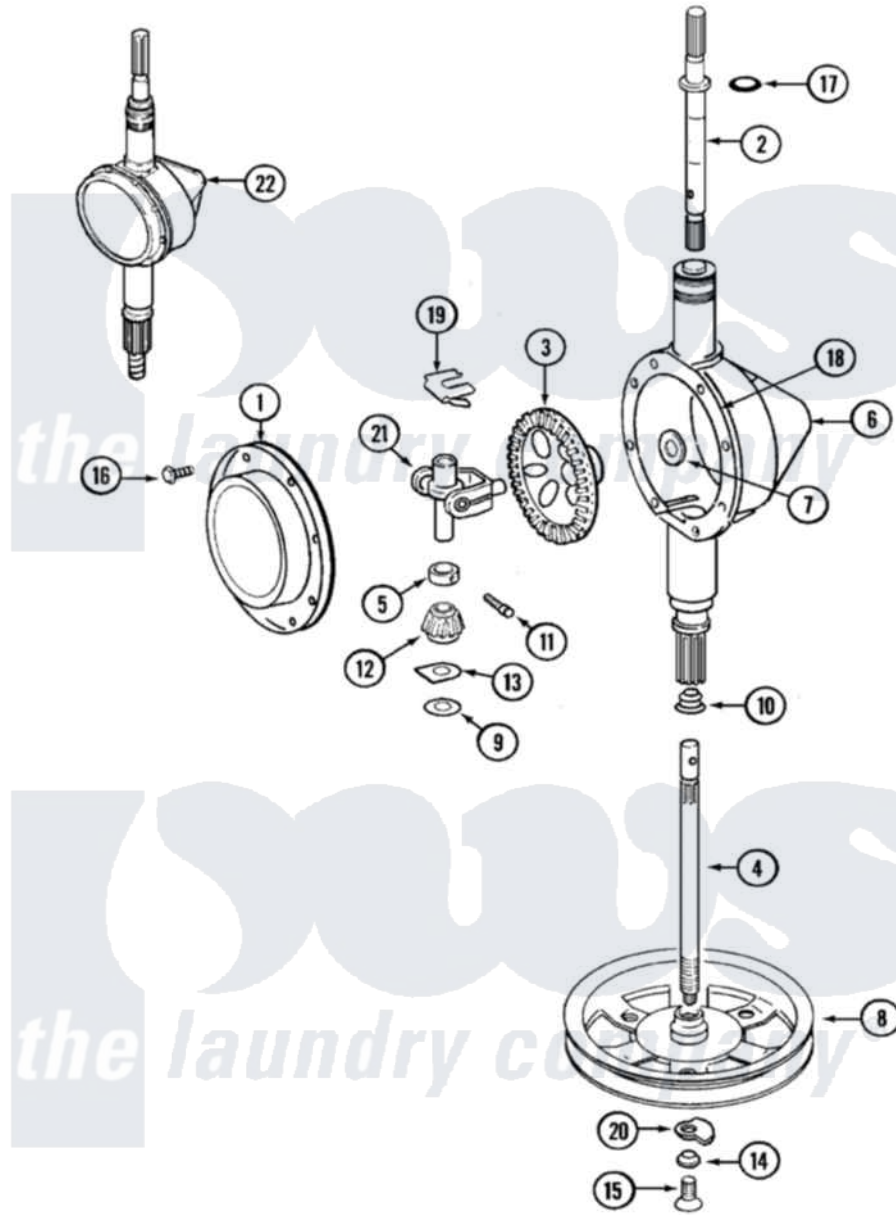

Maytag LAT9824AAL 06 - TRANSMISSION

Maytag Residential Maytag LAT9824AAL Washer Parts Parts Diagram 06 - TRANSMISSION
 Click on the part number to view part

Item	Original Part Number	Replaced By	Status	Part Description
1	206628			Cover, Transmission
2	207153	6-2097820		Kit- Shaft
3	206713	6-2067130		Gear- Beve
4	215410	12001450		Ctr Shaft W/Collar Andkeeper- Dp
5	215415		Not Available	COLLAR, LOWER
6	206624	6-2097750		Trans Dee
7	215394			Washer, Bevel Gear
8	211059	6-2301530		Pulley
9	211483	6-2114830		Washer- SP
10	206602	207843		Lip Seal Repair Kit
11	Y206629			Pin, Collar
12	215401	W10221114		Pinion
13	215395			Plate, Clutch
14	211090	22003555		Washer, Stop Lug
15	211375	681582		Screw
				SCREW, TRANSMISSION

16	215417	Not Available	SCREW, TRANSMISSION COVER
17	210690		Seal, Rubber
18	Y058700	675652	Adhesive
19	215581		Spring, Agitator Shaft
20	211089		Lug, Stop Pulley
21	206685	6-2066850	Yoke
22	206707	6-2097750	Trans Dee