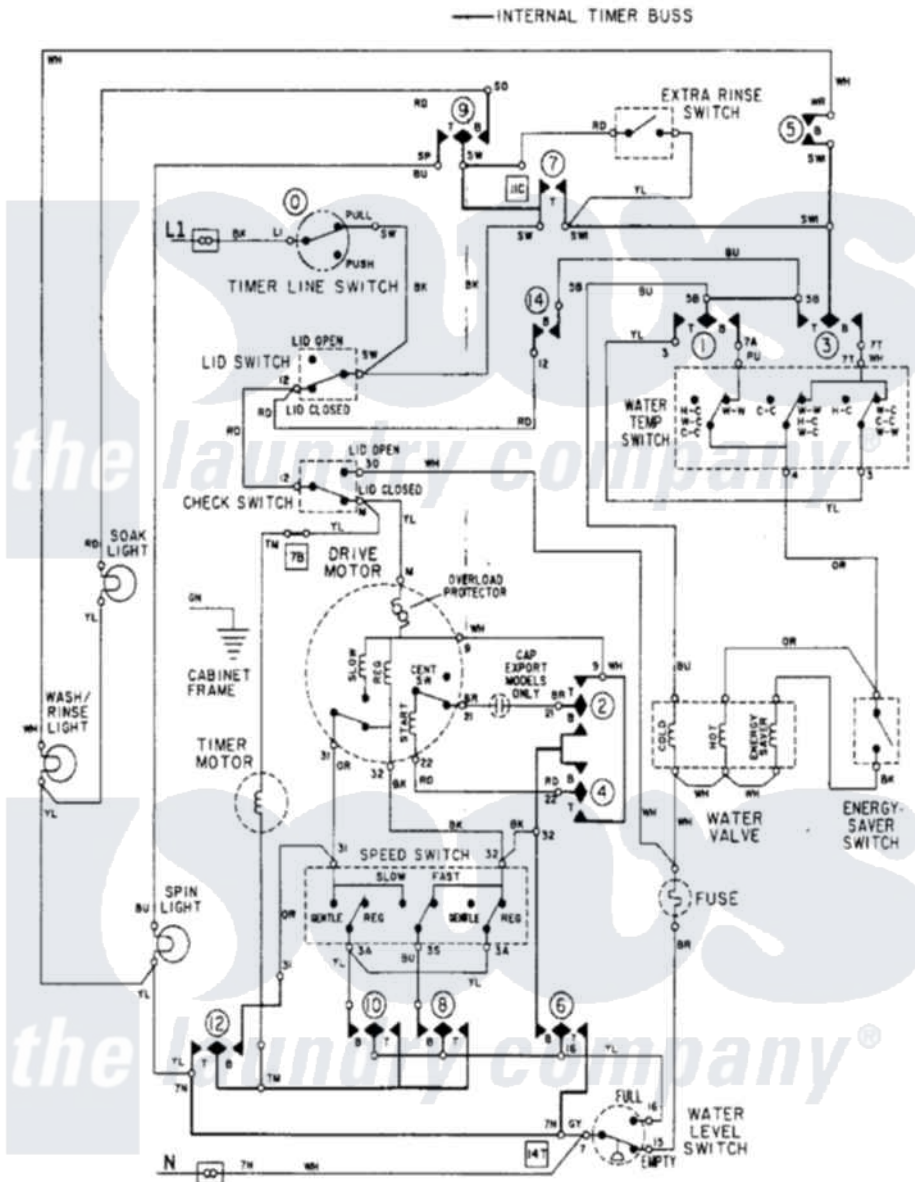

Maytag LAT9824AAL 08 - WIRING INFORMATION

Maytag Residential Maytag LAT9824AAL Washer Parts Parts Diagram 08 - WIRING INFORMATION
 Click on the part number to view part

Item	Original Part Number	Replaced By	Status	Part Description
NI	15001282		Not Available	WIRING INFORMATION