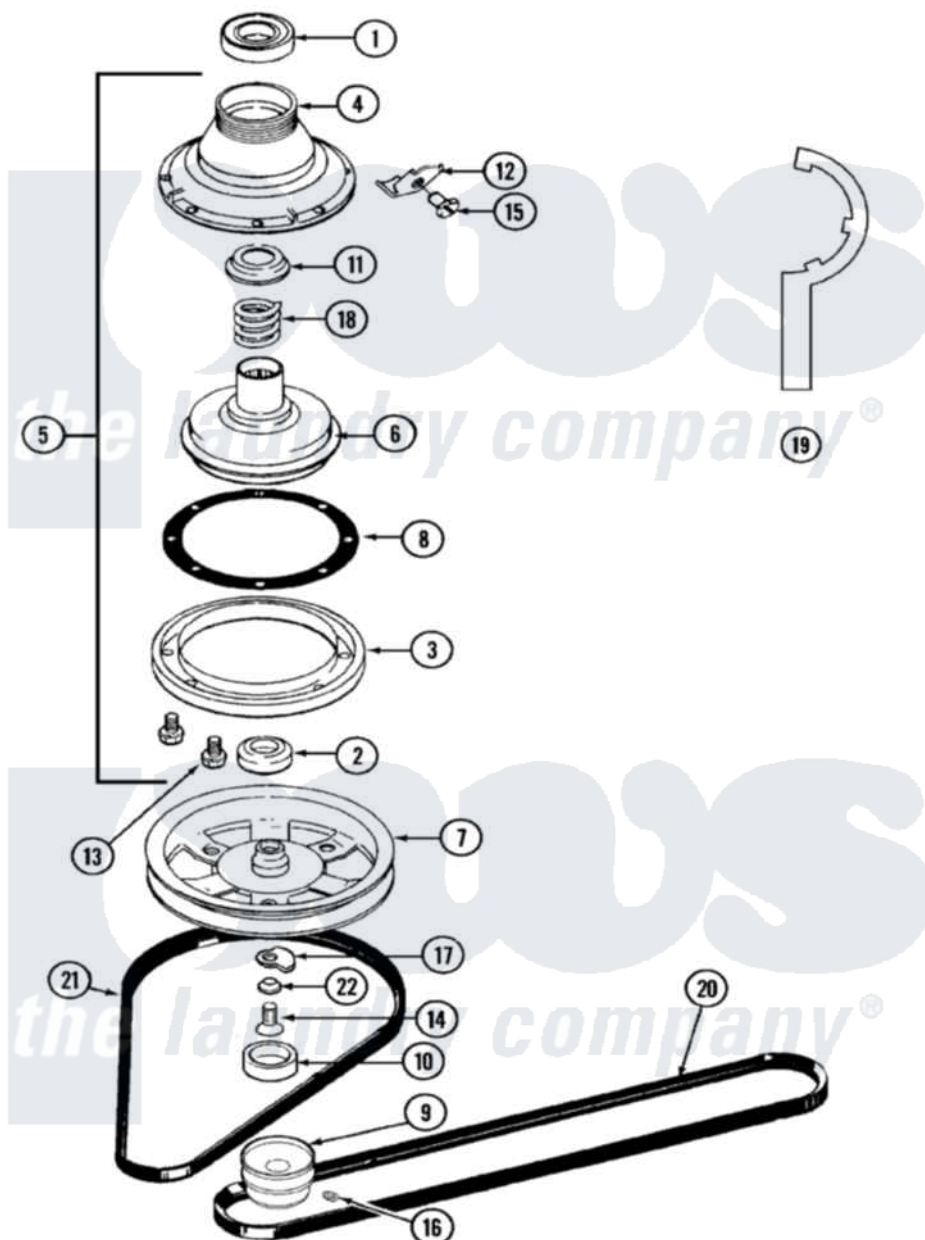

Maytag LAT9824AAM 03 - CLUTCH, BRAKE & BELTS (LAT9824AAM & ABM)

Maytag Residential Maytag LAT9824AAM Washer Parts Parts Diagram 03 - CLUTCH, BRAKE & BELTS (LAT9824AAM & ABM)

Click on the part number to view part

Item	Original Part Number	Replaced By	Status	Part Description
1	Y200720	22003441		Bearing, Rear
2	200835			Bearing, Brake Rotor
3	211043	6-2011900		Brake Asse
4	211045	6-2011900		Brake Asse
5	201190	6-2011900		Brake Asse
6	201126	6-2011900		Brake Asse
7	211059	6-2301530		Pulley
8	211042	6-2011900		Brake Asse
9	200816	6-2008160		Pulley- MO
10	211038		Not Available	CAP, OIL RETAINER
11	211039	6-2011900		Brake Asse
12	213325			Clip, Retaining
13	211000			SCREW, BRAKE DRUM (HEX HEAD)
14	211375	681582		Screw

15	213326		Bolt, Sems Retaining Clip
16	Y053241		Set Screw, Motor Pulley
17	211089		Lug, Stop Pulley
18	211041	6-2011900	Brake Asse
19	Y038315	038315	Tool
20	211124		Part Not Used
21	211125		V Belt, DiVe Pulley
22	211090	22003555	Washer, Stop Lug