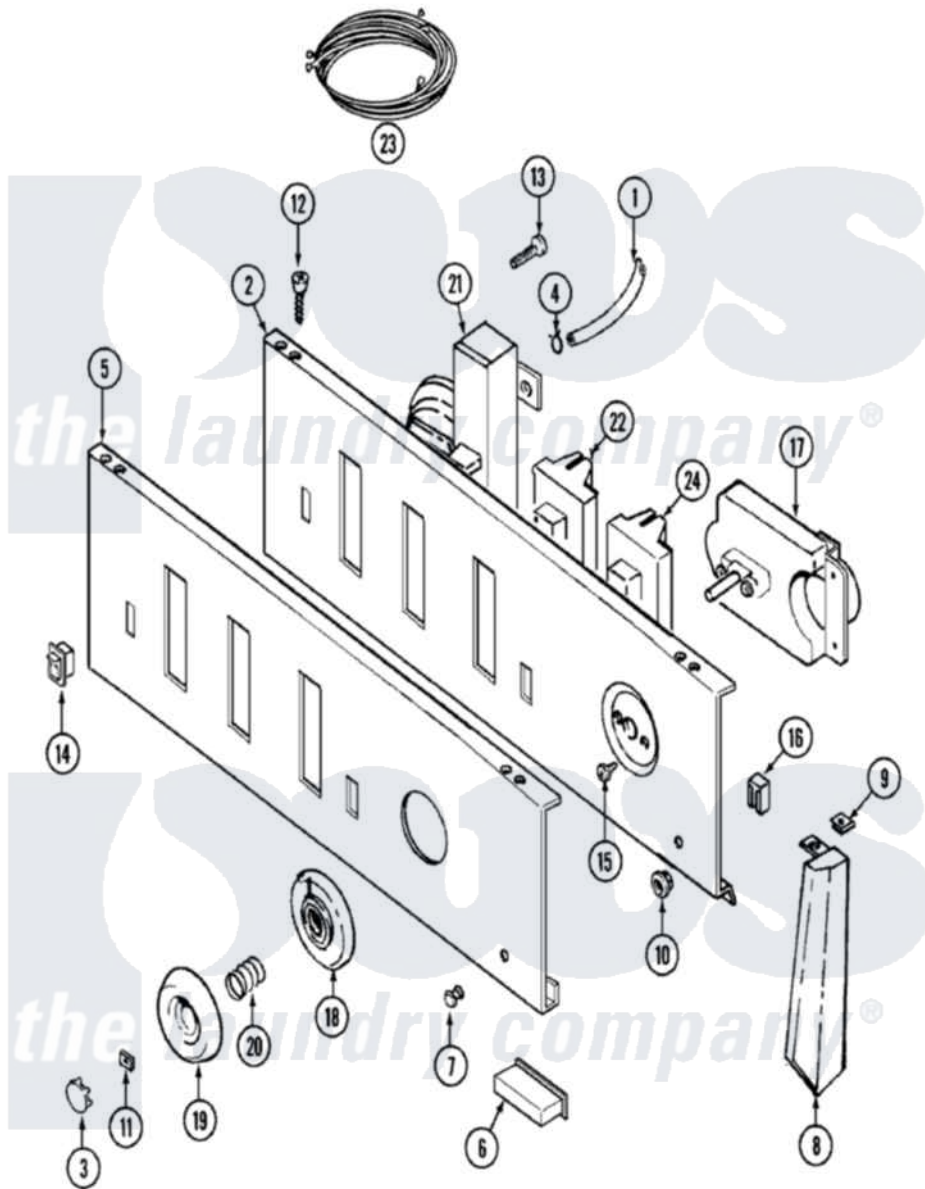

Maytag LAT9824AAM 04 - CONTROL PANEL (LAT9824AAM & ABM)

Maytag [Residential Maytag LAT9824AAM Washer Parts](#) Parts Diagram 04 - CONTROL PANEL (LAT9824AAM & ABM)
 Click on the part number to view part

Item	Original Part Number	Replaced By	Status	Part Description
1	22001036	22001619		Tube, Water Level Switch
2	22001133			Plate, Support
"	315483	3370225		Screw
"	204807			Ground Wire, Supp. Plte To Top Cover
3	216424		Not Available	CAP, KNOB (ALM)
4	410296	596669		Clamp, Manifold
5	22001452		Not Available	PANEL, CONTROL (ALM)
6	214897			Pad, Control Panel
7	22001215	7730P011-60		Lens, Indicator Light
8	22001566	22001293		End Cap, Control Panel
"	22001292	22001567		Cap, End
"	22001567			Cap, End
"	22001293			End Cap, Control Panel
9	214894			Fastener, End Cap
10	214872			Palnut, End Cap Note: Nut, Lamp Holder

11	211605		Bezel, Timer Dial
12	210932		Screw, No.8 X 9/16 Ctsk Note: Screw, Inlet Duct
13	211168	W10139210	Screw, 8-18 X 5/16
14	22001282	22001135	Switch, Rocker
15	216412		Screw, Bracket To Timer
16	903115		Lock Light
17	22001023		Timer
18	22001266	Not Available	BEZEL, TIMER KNOB (ALM)
19	22001199	Not Available	KNOB ASSY. (ALM)
20	211065		Spring, Index Wheel
21	22001454	Not Available	SWITCH, INFINITE (ALM)
22	22001455	Not Available	SWITCH, WATER TEMP. (ALM)
23	22001344	Not Available	WIRE HARNESS, MAIN
24	22001458	Not Available	SWITCH, SPEED CONTROL (ALM)