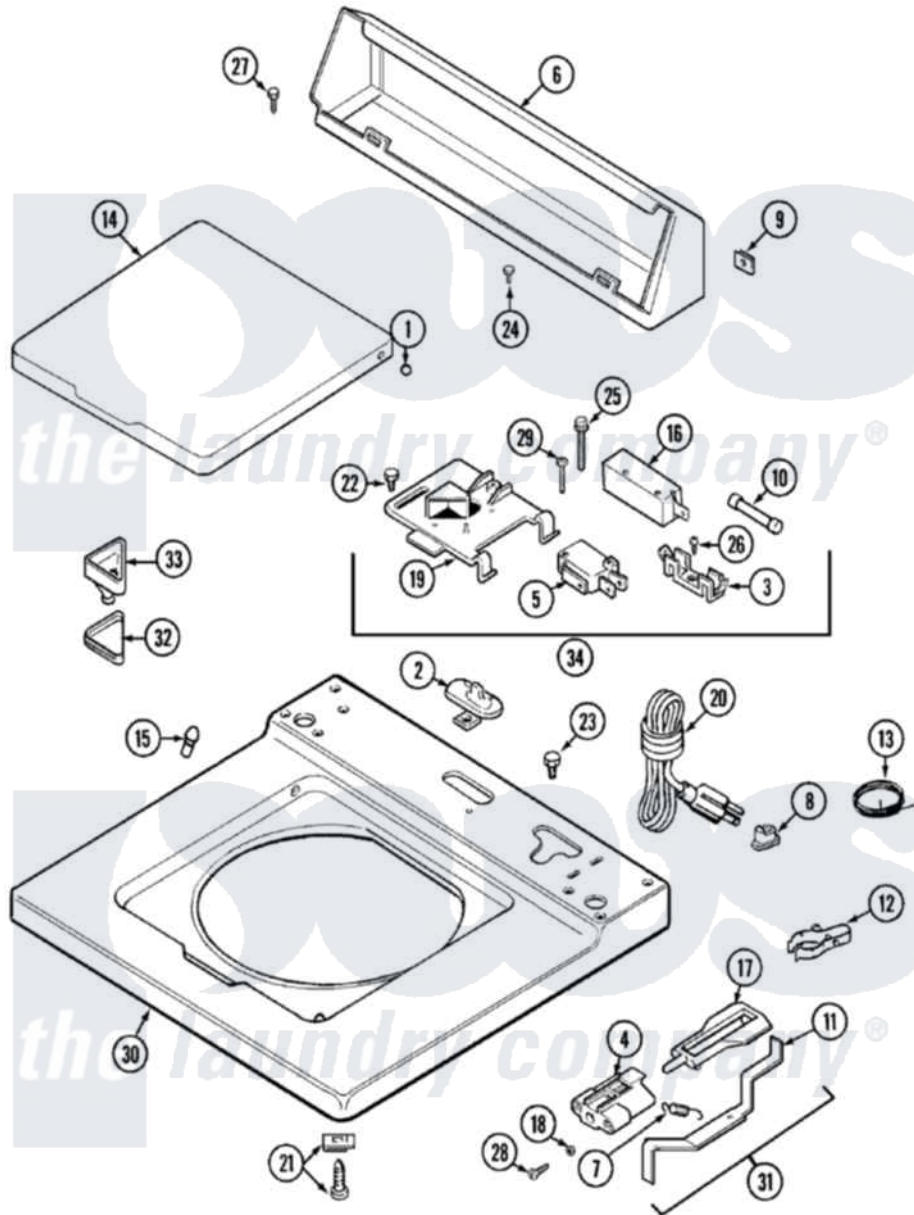

Maytag LAT9824AAM 05 - TOP (LAT9824AAM & ABM)

Maytag Residential Maytag LAT9824AAM Washer Parts Parts Diagram 05 - TOP (LAT9824AAM & ABM)
 Click on the part number to view part

Item	Original Part Number	Replaced By	Status	Part Description
1	211726			Hinge, Ball Lid
2	207159	489355		Screw, 8 X 1/2
"	22001298			Cap, Top Cover
3	207167			Block, Fuse
4	216256		Not Available	BRACKET, UNBALANCE
5	207166			Switch, Check
6	205635L		Not Available	CONSOLE (ALM)
7	213720			Spring, Lid Switch
8	211881			Grommet, Cord Part Not Used-Gas Models Only
9	215075			Fastener, Control Panel To Console
10	207168	22001682		Switch Assembly, Lid W/4amp Fuse
11	22001136			Lever, Unbalance
12	301548			Clamp, Ground Wire
13	311155			Ground Wire And Clamp

14	22001029	Not Available	LID (CANADA-ALM)---NA
"	22001207	Not Available	LID W/LEGEND (ALM)---NA
15	212716		Bumper, Lid
16	205415	279347	Switch-Lid
17	216255		Plunger, Lid Switch
18	211500		Washer, Bracket To Top Cover
19	Y215699	22001678	Bracket, Switch And Fuse
20	208194	22003062	Cord, Power
21	204445		Screw And Fastener Assembly
22	207159	489355	Screw, 8 X 1/2
23	315483	3370225	Screw
24	216423	3370225	Screw
25	213501		Screw, No.6-20 X 1-1/8 Inch
26	Y311711		Screw, Fuse Block
27	Y313559		Screw
28	910182	25-7809	Screw, No.6-20 1/2 Flthd Torx
29	22001352		Screw, Check Switch
30	22001120		Top, Main ----NA
31	22001311		Unbalance Lever Assembly
32	215374	Not Available	GASKET FOR BLEACH CUP
33	22001200	22001008	Cup, Bleach
34	207176	22001682	Switch Assembly, Lid W/4amp Fuse