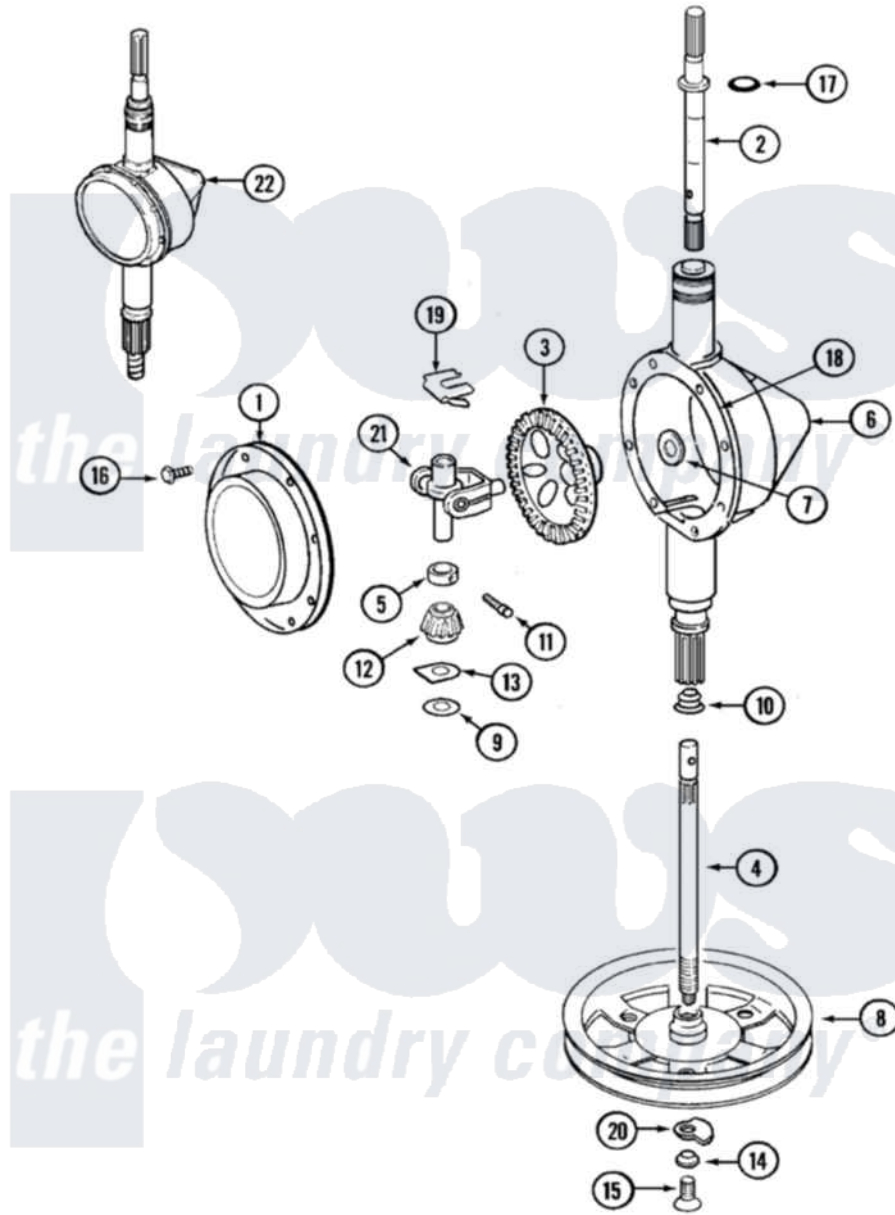

Maytag LAT9824AAM 06 - TRANSMISSION (LAT9824AAM & ABM)

Maytag Residential Maytag LAT9824AAM Washer Parts Parts Diagram 06 - TRANSMISSION (LAT9824AAM & ABM)
 Click on the part number to view part

Item	Original Part Number	Replaced By	Status	Part Description
1	206628			Cover, Transmission
2	207153	6-2097820		Kit- Shaft
3	206713	6-2067130		Gear- Beve
4	215410	12001450		Ctr Shaft W/Collar Andkeeper- Dp
5	215415		Not Available	COLLAR, LOWER
6	206624	6-2097750		Trans Dee
7	215394			Washer, Bevel Gear
8	211059	6-2301530		Pulley
9	211483	6-2114830		Washer- SP
10	206602	207843		Lip Seal Repair Kit
11	Y206629			Pin, Collar
12	215401	W10221114		Pinion
13	215395			Plate, Clutch
14	211090	22003555		Washer, Stop Lug
15	211375	681582		Screw
				SCREW, TRANSMISSION

16	215417	Not Available	SCREW, TRANSMISSION COVER
17	210690		Seal, Rubber
18	Y058700	675652	Adhesive
19	215581		Spring, Agitator Shaft
20	211089		Lug, Stop Pulley
21	206685	6-2066850	Yoke
22	206707	6-2097750	Trans Dee