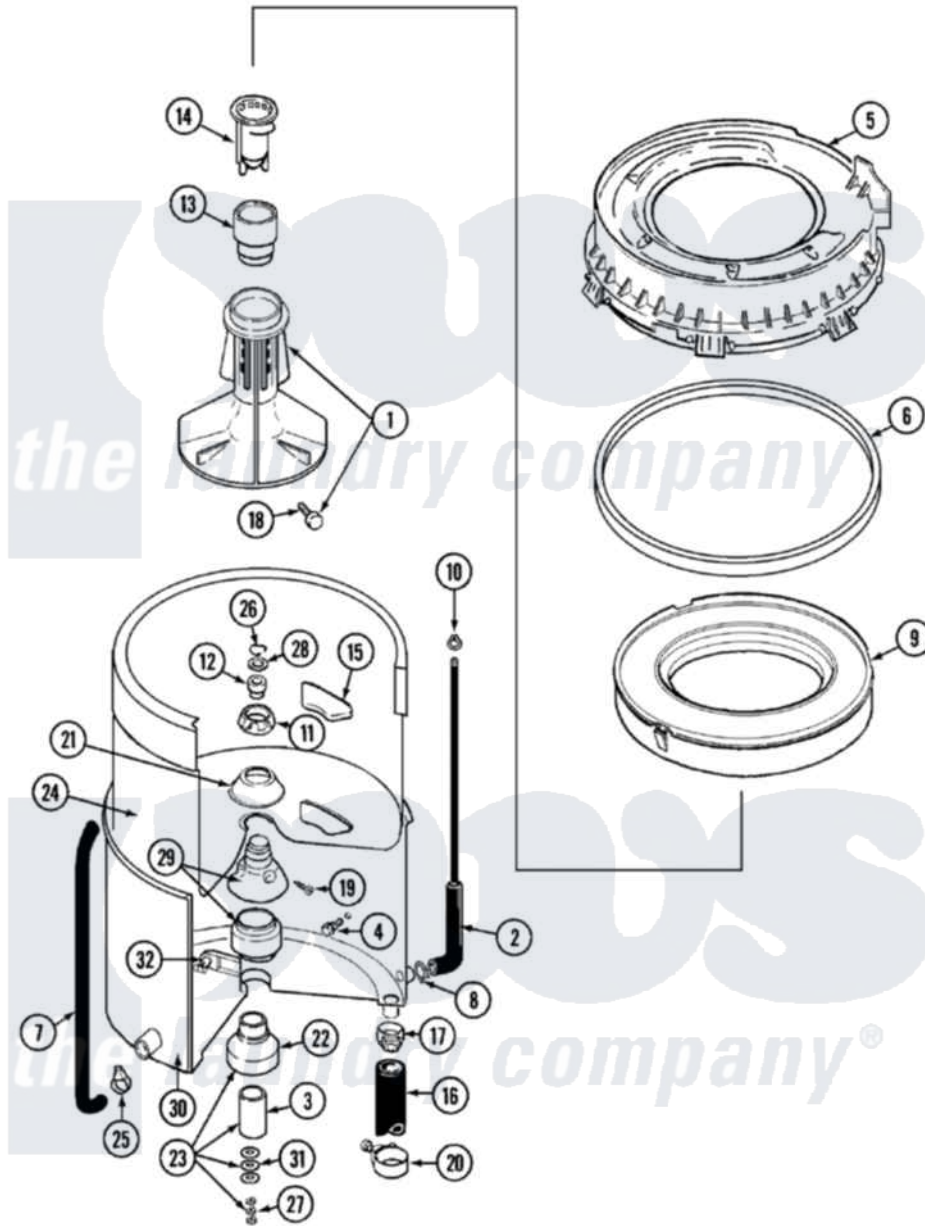

Maytag LAT9824AAM 07 - TUB (LAT9824AAM & ABM)

Maytag Residential Maytag LAT9824AAM Washer Parts Parts Diagram 07 - TUB (LAT9824AAM & ABM)
 Click on the part number to view part

Item	Original Part Number	Replaced By	Status	Part Description
1	207228			Agitator W/Lock Screw
2	22001036	22001619		Tube, Water Level Switch
3	211130			Bearing Liner, Tub Bearing
4	200744	W10175939		Bolt
"	205254	W10175938		Bolt
5	22001299			Tub Cover And Gasket Assembly
6	Y22001201	22001007		Gasket, Cover To Tub
7	22001320			Tube, Bleach
8	211641			Clamp, 1-1/16"
9	22001142			Ring, Balance
10	410296	596669		Clamp, Manifold
11	211047	6-2110472		Nut- Clamp
12	Y0A4298	6-0A57420		Seal- Agitator
13	22001295			Housing, Dispenser
14	22001294			Cup, Dispensing
15	207219			Filter, Self-Cleaning

16	213045		Hose, Outer Tub Part Not Used
17	201011	285655	Clamp, Hose
18	206478		Not Available
19	211618	22001423	Set Screw, Mounting Stem
20	202574	3367052	Clamp, Hose
21	211210		Washer, Clamping Nut
22	200824	6-2040130	Tub Bearin
23	204013	6-2040130	Tub Bearin
24	22001139		Tub, Inner
25	205161	489503	Clamp
26	Y015667		Retaining Ring
27	Y054867		Washer, Lock
28	Y015666		Washer, Retaining -
29	204012	6-2095720	Mounting S
30	22001114		Not Available
31	211100		TUB, OUTER (EX. LARGE)
32	214434		Washer, Outer Tub
			Spout, Deflector