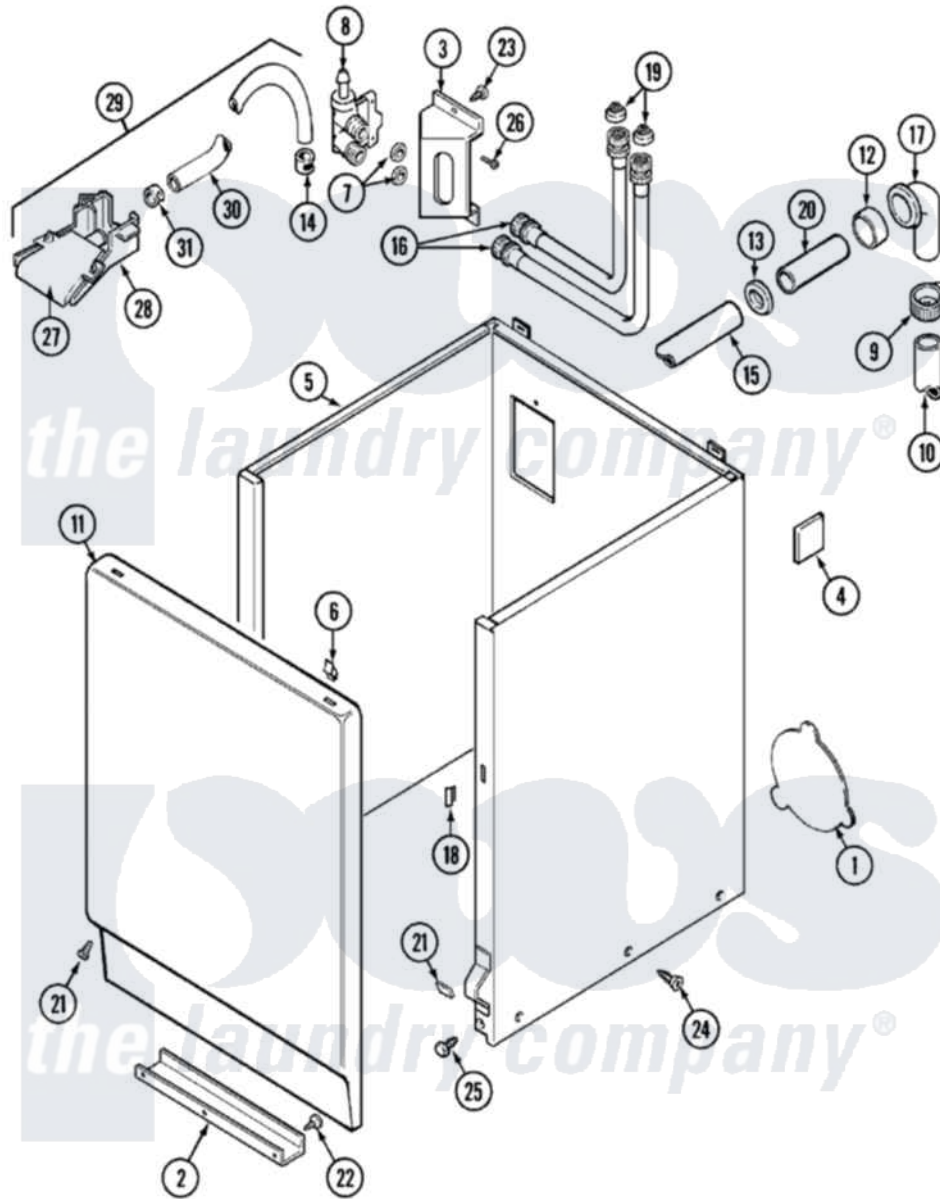

# Maytag LAT9824ABE 02 - CABINET

Maytag [Residential Maytag LAT9824ABE Washer Parts](#) Parts Diagram 02 - CABINET  
 Click on the part number to view part

Item	Original Part Number	Replaced By	Status	Part Description
1	211294	<a href="#">90767</a>		Screw, 8A X 3/8 HeX Washer Head Tapping
"	211878		Not Available	PLATE, ACCESS
2	<a href="#">213846</a>			Guard, Belt
3	214812	<a href="#">22002361</a>		Bracket, Water Valve
4	<a href="#">215058</a>			Pad, Cabinet Bumper
5	22001302	<a href="#">22004425</a>		Cabinet White Aspack
6	212982	<a href="#">22001650</a>		Fastener, Spring
7	<a href="#">Y013783</a>			Washer, Inlet Hose
8	214337	<a href="#">96160</a>		Screen
"	<a href="#">22001138</a>			Valve, Water
9	200908	<a href="#">285655</a>		Clamp, Hose
10	<a href="#">Y059149</a>			(7/8" I.D. CARTON OF 50 FT.)
"	<a href="#">216017</a>			Hose, Drain
11	<a href="#">22001144</a>			Damper, Sound
"	<a href="#">22001143</a>			Damper, Sound