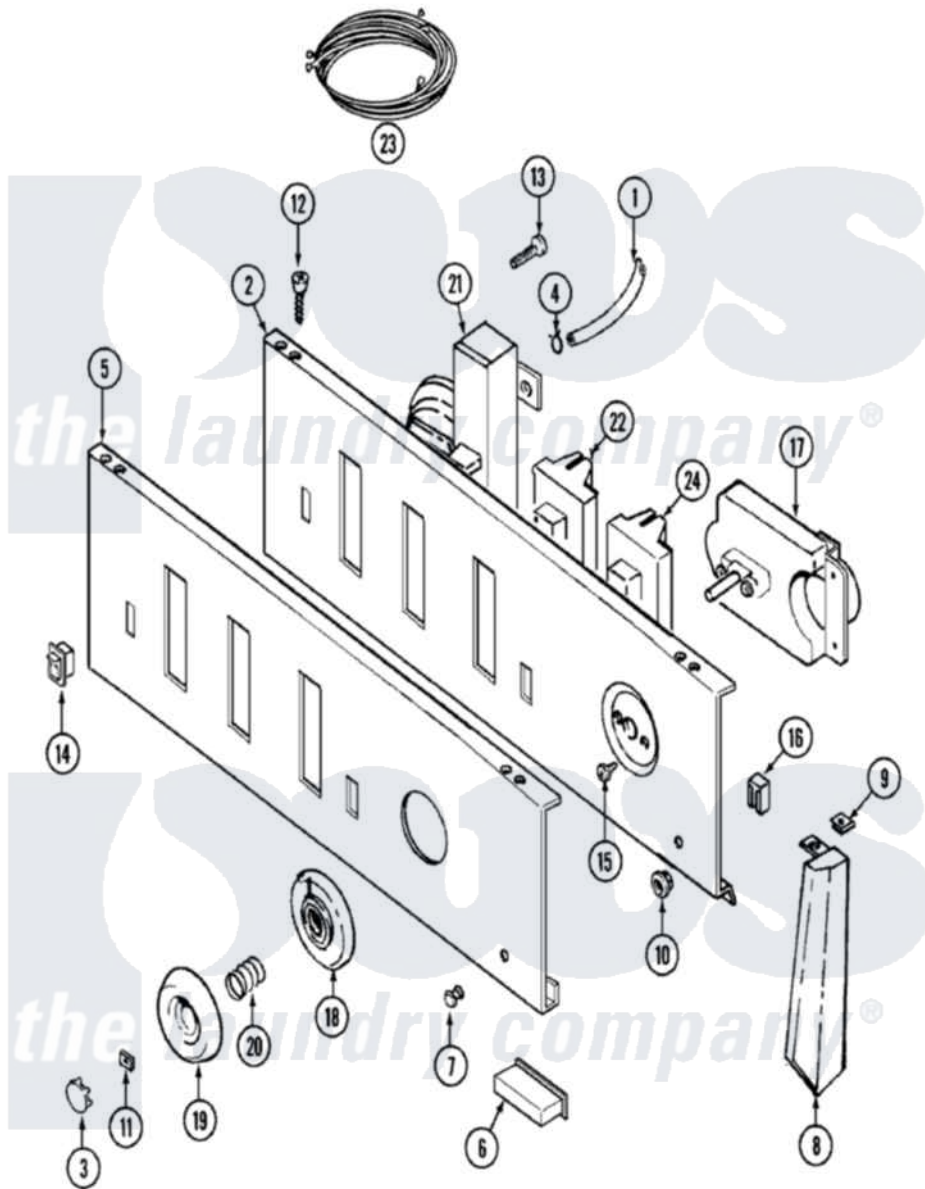

Maytag LAT9824ABE 04 - CONTROL PANEL

Maytag [Residential Maytag LAT9824ABE Washer Parts](#) Parts Diagram 04 - CONTROL PANEL
 Click on the part number to view part

Item	Original Part Number	Replaced By	Status	Part Description
1	22001036	22001619		Tube, Water Level Switch
2	204807			Ground Wire, Supp. Plte To Top Cover
"	22001133			Plate, Support
"	315483	3370225		Screw
3	216250	22001446		Cap, Knob
4	410296	596669		Clamp, Manifold
5	22001343			Panel, Control
6	214897			Pad, Control Panel
7	22001215	7730P011-60		Lens, Indicator Light
8	22001291			End Cap, Control Panel
"	22001289		Not Available	END CAP, CTRL. PNL. (LT-WHT)
"	22001565		Not Available	CAP, END (LT-WHT)
"	22001564			Cap, End
9	214894			Fastener, End Cap
10	214872			Palnut, End Cap Note: Nut,

10	214972		Lamp Holder
11	211605		Bezel, Timer Dial
12	210932		Screw, No.8 X 9/16 Ctsk Note: Screw, Inlet Duct
13	211168	W10139210	Screw, 8-18 X 5/16
14	22001135		Switch, Rocker
15	216412		Screw, Bracket To Timer
16	903115		Lock Light
17	22001023		Timer
18	22001265		Bezel, Timer Knob
19	22001198	Not Available	KNOB, TIMER (WHT)
20	211065		Spring, Index Wheel
21	208286	Not Available	SWITCH, INFINITE (WHT)
22	22001214	Not Available	SWITCH, WATER TEMP. (WHT)
23	22001344	Not Available	WIRE HARNESS, MAIN
24	22001213		Switch, Speed
25	22001095	Not Available	MANUAL, USE & CARE