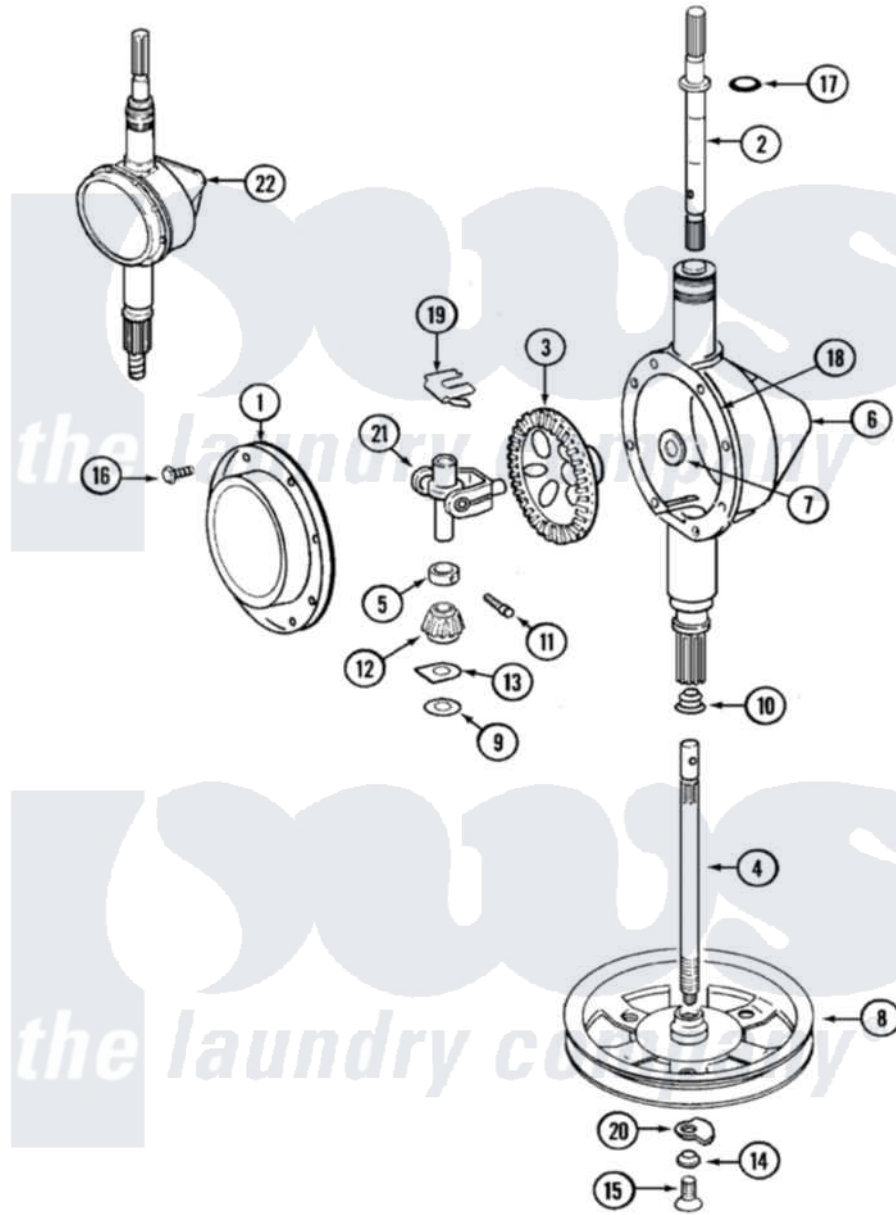

Maytag LAT9824ABE 06 - TRANSMISSION

Maytag [Residential Maytag LAT9824ABE Washer Parts](#) Parts Diagram 06 - TRANSMISSION
 Click on the part number to view part

Item	Original Part Number	Replaced By	Status	Part Description
1	206628			Cover, Transmission
2	207153	6-2097820		Kit- Shaft
3	206713	6-2067130		Gear- Beve
4	215410	12001450		Ctr Shaft W/Collar Andkeeper- Dp
5	215415		Not Available	COLLAR, LOWER
6	206624	6-2097750		Trans Dee
7	215394			Washer, Bevel Gear
8	211059	6-2301530		Pulley
9	211483	6-2114830		Washer- SP
10	206602	207843		Lip Seal Repair Kit
11	Y206629			Pin, Collar
12	215401	W10221114		Pinion
13	215395			Plate, Clutch
14	211090	22003555		Washer, Stop Lug
15	211375	681582		Screw
				SCREW, TRANSMISSION

16	215417	Not Available	SCREW, TRANSMISSION COVER
17	210690		Seal, Rubber
18	Y058700	675652	Adhesive
19	215581		Spring, Agitator Shaft
20	211089		Lug, Stop Pulley
21	206685	6-2066850	Yoke
22	206707	6-2097750	Trans Dee