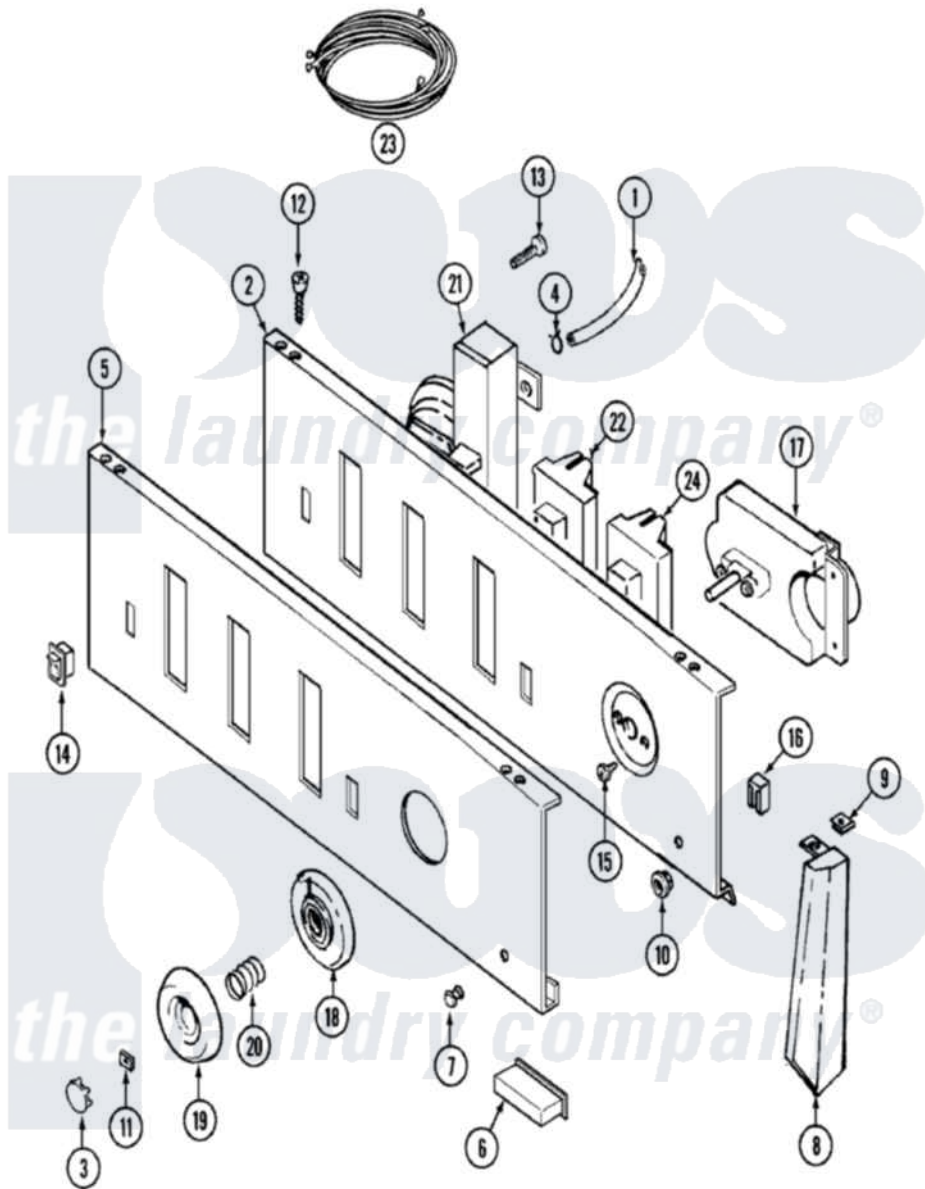

Maytag LAT9824ABL 04 - CONTROL PANEL

Maytag [Residential Maytag LAT9824ABL Washer Parts](#) Parts Diagram 04 - CONTROL PANEL
 Click on the part number to view part

Item	Original Part Number	Replaced By	Status	Part Description
1	22001036	22001619		Tube, Water Level Switch
2	315483	3370225		Screw
"	204807			Ground Wire, Supp. Plte To Top Cover
"	22001133			Plate, Support
3	216193		Not Available	CAP, TIMER KNOB (BLK)
4	410296	596669		Clamp, Manifold
5	22001121		Not Available	PANEL, CONTROL (BLK)
6	214897			Pad, Control Panel
7	22001215	7730P011-60		Lens, Indicator Light
8	22001290			End Cap, Control Panel
"	22001288			End Cap, Control Panel
9	214894			Fastener, End Cap
10	214872			Palnut, End Cap Note: Nut, Lamp Holder
11	211605			Bezel, Timer Dial
12	311728	210022		Screw, No.8 X 9/16 Ctsk Note:

12	214120	21032	Screw, Inlet Duct
13	211168	W10139210	Screw, 8-18 X 5/16
14	22001134	22001135	Switch, Rocker
15	216412		Screw, Bracket To Timer
16	903115		Lock Light
17	22001023		Timer
18	22001264	Not Available	BEZEL, TIMER KNOB (BLK)
19	215828		Knob, Timer
20	211065		Spring, Index Wheel
21	208285	Not Available	SWITCH, INFINITE (BLK) SUB
22	22001209	Not Available	SWITCH, TEMPERATURE (BLK) OB
23	22001344	Not Available	WIRE HARNESS, MAIN
24	22001210		Switch, Speed
25	22001095	Not Available	MANUAL, USE & CARE