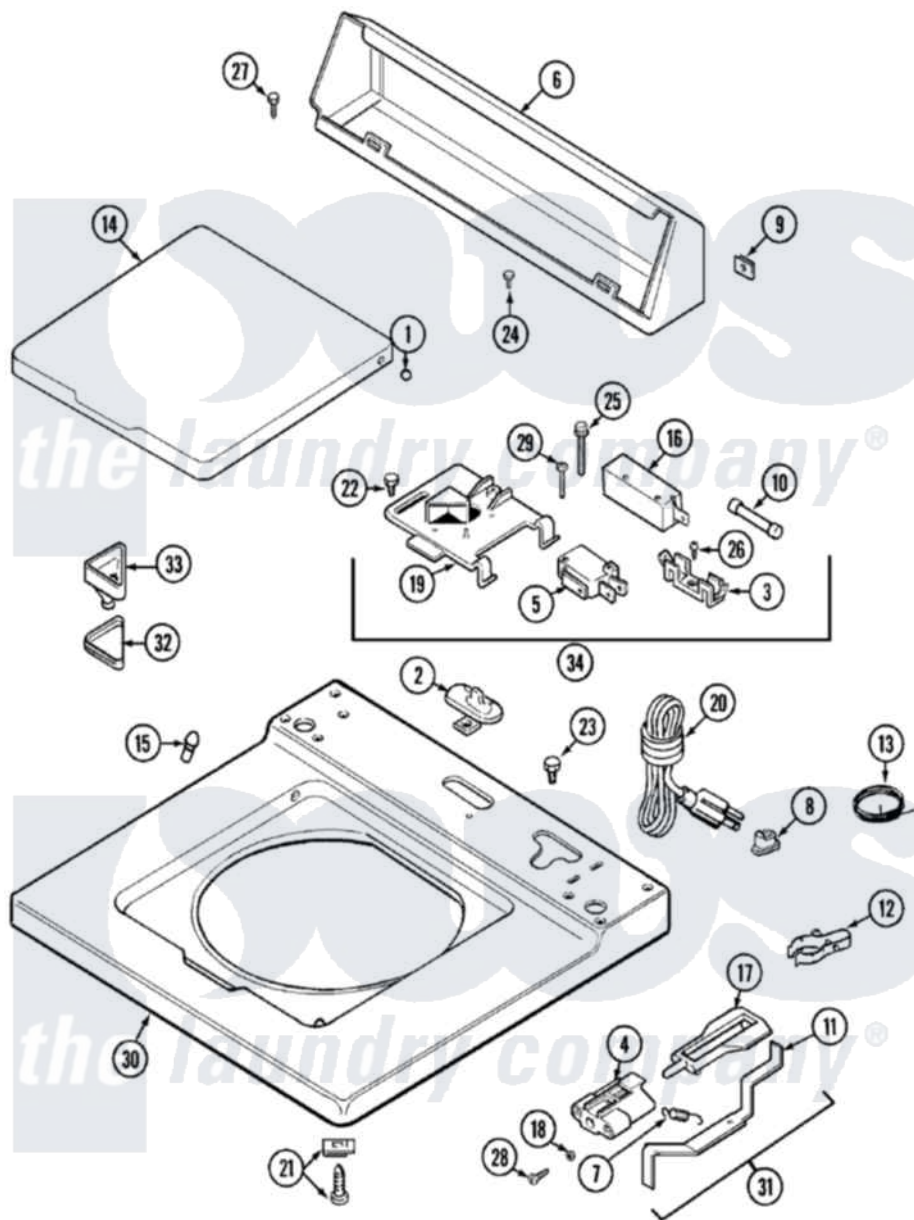

Maytag LAT9824ABL 05 - TOP

Maytag [Residential Maytag LAT9824ABL Washer Parts](#) Parts Diagram 05 - TOP
 Click on the part number to view part

Item	Original Part Number	Replaced By	Status	Part Description
1	211726			Hinge, Ball Lid
2	207159	489355		Screw, 8 X 1/2
"	22001298			Cap, Top Cover
3	207167			Block, Fuse
4	216256		Not Available	BRACKET, UNBALANCE
5	207166			Switch, Check
6	205635L		Not Available	CONSOLE (ALM)
7	213720			Spring, Lid Switch
8	211881			Grommet, Cord Part Not Used-Gas Models Only
9	215075			Fastener, Control Panel To Console
10	207168	22001682		Switch Assembly, Lid W/4amp Fuse
11	22001136			Lever, Unbalance
12	301548			Clamp, Ground Wire
13	311155			Ground Wire And Clamp

14	22001029	Not Available	LID (CANADA-ALM)---NA
15	212716		Bumper, Lid
16	205415	279347	Switch-Lid
17	216255		Plunger, Lid Switch
18	211500		Washer, Bracket To Top Cover
19	Y215699	22001678	Bracket, Switch And Fuse
20	208194	22003062	Cord, Power
21	204445		Screw And Fastener Assembly
22	207159	489355	Screw, 8 X 1/2
23	315483	3370225	Screw
24	216423	3370225	Screw
25	213501		Screw, No.6-20 X 1-1/8 Inch
26	Y311711		Screw, Fuse Block
27	Y313559		Screw
28	910182	25-7809	Screw, No.6-20 1/2 Flthd Torx
29	22001352		Screw, Check Switch
30	22001120		Top, Main ---NA
31	22001311		Unbalance Lever Assembly
32	215374	Not Available	GASKET FOR BLEACH CUP
33	22001200	22001008	Cup, Bleach
34	207176	22001682	Switch Assembly, Lid W/4amp Fuse