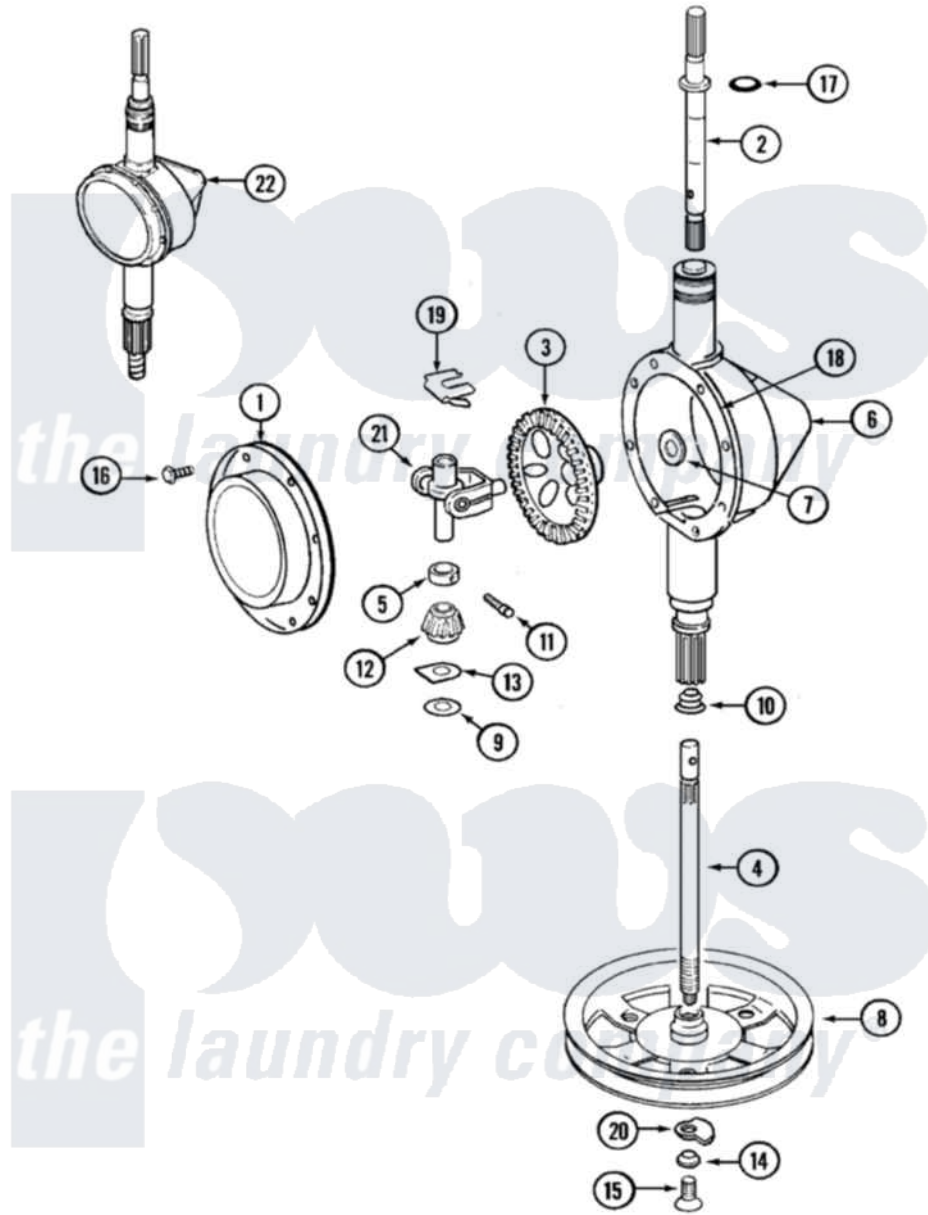

Maytag LAT9824ABL 06 - TRANSMISSION

Maytag Residential Maytag LAT9824ABL Washer Parts Parts Diagram 06 - TRANSMISSION
 Click on the part number to view part

Item	Original Part Number	Replaced By	Status	Part Description
1	206628			Cover, Transmission
2	207153	6-2097820		Kit- Shaft
3	206713	6-2067130		Gear- Beve
4	215410	12001450		Ctr Shaft W/Collar Andkeeper- Dp
5	215415		Not Available	COLLAR, LOWER
6	206624	6-2097750		Trans Dee
7	215394			Washer, Bevel Gear
8	211059	6-2301530		Pulley
9	211483	6-2114830		Washer- SP
10	206602	207843		Lip Seal Repair Kit
11	Y206629			Pin, Collar
12	215401	W10221114		Pinion
13	215395			Plate, Clutch
14	211090	22003555		Washer, Stop Lug
15	211375	681582		Screw
				SCREW, TRANSMISSION

16	215417	Not Available	SCREW, TRANSMISSION COVER
17	210690		Seal, Rubber
18	Y058700	675652	Adhesive
19	215581		Spring, Agitator Shaft
20	211089		Lug, Stop Pulley
21	206685	6-2066850	Yoke
22	206707	6-2097750	Trans Dee