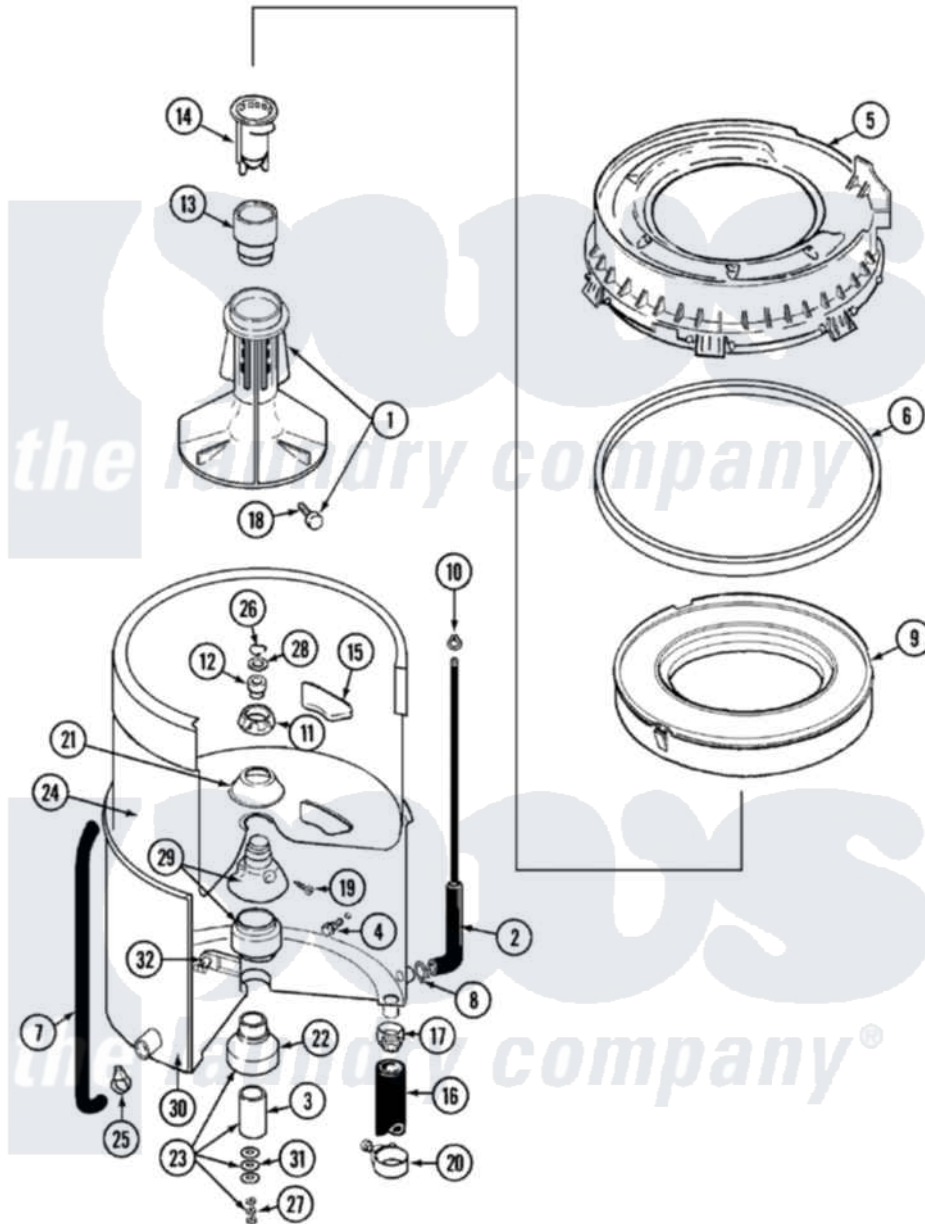

Maytag LAT9824ABL 07 - TUB

Maytag [Residential Maytag LAT9824ABL Washer Parts](#) Parts Diagram 07 - TUB
 Click on the part number to view part

Item	Original Part Number	Replaced By	Status	Part Description
1	207228			Agitator W/Lock Screw
2	22001036	22001619		Tube, Water Level Switch
3	211130			Bearing Liner, Tub Bearing
4	200744	W10175939		Bolt
"	205254	W10175938		Bolt
5	22001299			Tub Cover And Gasket Assembly
6	Y22001201	22001007		Gasket, Cover To Tub
7	22001320			Tube, Bleach
8	211641			Clamp, 1-1/16"
9	22001142			Ring, Balance
10	410296	596669		Clamp, Manifold
11	211047	6-2110472		Nut- Clamp
12	Y0A4298	6-0A57420		Seal- Agitator
13	22001295			Housing, Dispenser
14	22001294			Cup, Dispensing
15	207219			Filter, Self-Cleaning

16	213045		Hose, Outer Tub Part Not Used
17	201011	285655	Clamp, Hose
18	206478		Not Available
19	211618	22001423	Set Screw, Mounting Stem
20	202574	3367052	Clamp, Hose
21	211210		Washer, Clamping Nut
22	200824	6-2040130	Tub Bearin
23	204013	6-2040130	Tub Bearin
24	22001139		Tub, Inner
25	205161	489503	Clamp
26	Y015667		Retaining Ring
27	Y054867		Washer, Lock
28	Y015666		Washer, Retaining -
29	204012	6-2095720	Mounting S
30	22001114		Not Available
31	211100		TUB, OUTER (EX. LARGE)
32	214434		Washer, Outer Tub
			Spout, Deflector