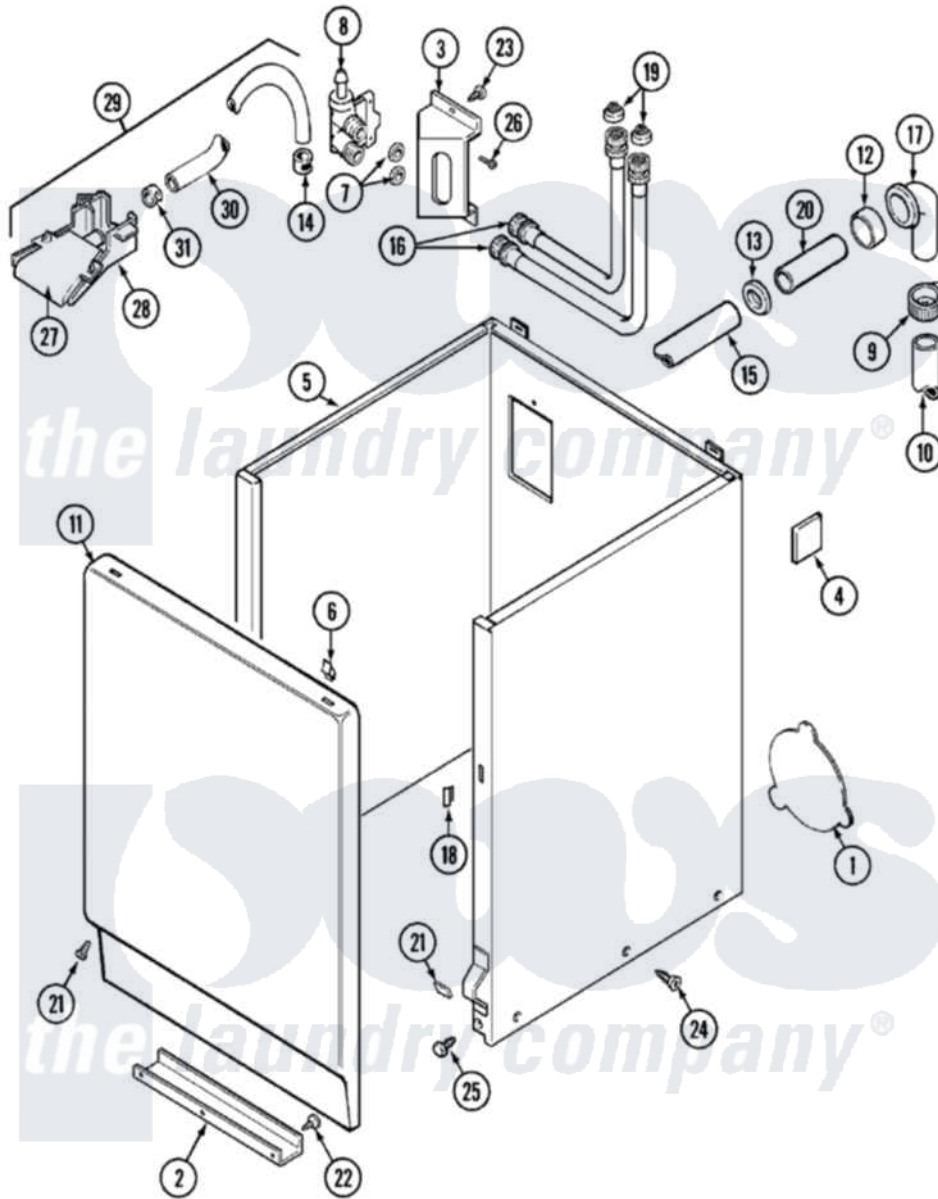

Maytag LAT9824ABM 02 - CABINET (LAT9824AAM & ABM)

Maytag Residential Maytag LAT9824ABM Washer Parts Parts Diagram 02 - CABINET (LAT9824AAM & ABM)
 Click on the part number to view part

Item	Original Part Number	Replaced By	Status	Part Description
1	211294	90767		Screw, 8A X 3/8 HeX Washer Head Tapping
"	211878		Not Available	PLATE, ACCESS
2	213846			Guard, Belt
3	214812	22002361		Bracket, Water Valve
4	215058			Pad, Cabinet Bumper
5	22001303			Cabinet ---NA
6	212982	22001650		Fastener, Spring
7	Y013783			Washer, Inlet Hose
8	214337	96160		Screen
"	22001138			Valve, Water
9	200908	285655		Clamp, Hose
10	Y059149			(7/8" I.D. CARTON OF 50 FT.)
"	216017			Hose, Drain
11	22001144			Damper, Sound
"	22001143			Damper, Sound

"	216078L	Not Available	PANEL, FRONT (ALM) SUB
12	214765		Gasket, Siphon Break
13	202574	3367052	Clamp, Hose
14	216169	596669	Clamp, Manifold
15	214767	22001448	Hose, Pump
16	202860		Inlet Hose Assembly
17	Y216016	W10116738	Elbow
18	214376	22002331	Spacer, Front Panel
19	200961	12001413	Strainer And Washer Kit
20	206638		Siphon Break
"	Y014874		Screw, Idler Arm And Sleeve
21	204439		Screw And Fstner Assembly
22	211294	90767	Screw, 8A X 3/8 HeX Washer Head Tapping
23	212276	W10116760	Screw
24	213007		Xfor Cabinet See Cabinet, Back
25	213121	3400111	Screw, 12-14 X 5/8
"	213122	27001200	Screw
26	Y313561		Screw----NA
27	22001187		Injector
28	22001186		Injector
29	22001304		Water Injector Assembly
30	22001190		Hose, Injector
31	216170	489503	Clamp