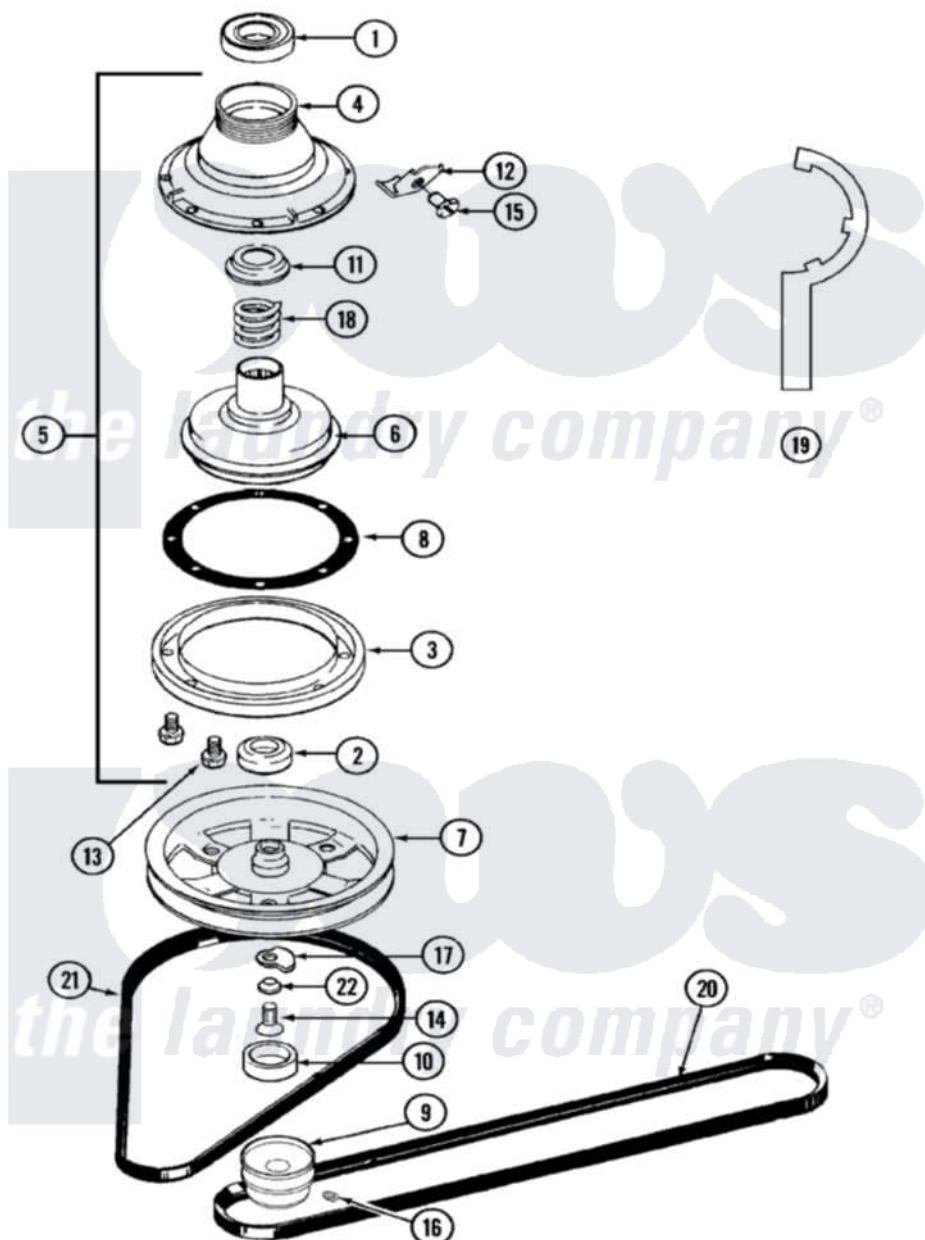

Maytag LAT9824ABM 03 - CLUTCH, BRAKE & BELTS (LAT9824AAM & ABM)

Maytag Residential Maytag LAT9824ABM Washer Parts Parts Diagram 03 - CLUTCH, BRAKE & BELTS (LAT9824AAM & ABM)

Click on the part number to view part

Item	Original Part Number	Replaced By	Status	Part Description
1	Y200720	22003441		Bearing, Rear
2	200835			Bearing, Brake Rotor
3	211043	6-2011900		Brake Asse
4	211045	6-2011900		Brake Asse
5	201190	6-2011900		Brake Asse
6	201126	6-2011900		Brake Asse
7	211059	6-2301530		Pulley
8	211042	6-2011900		Brake Asse
9	200816	6-2008160		Pulley- MO
10	211038		Not Available	CAP, OIL RETAINER
11	211039	6-2011900		Brake Asse
12	213325			Clip, Retaining
13	211000			SCREW, BRAKE DRUM (HEX HEAD)
14	211375	681582		Screw

15	213326		Bolt, Sems Retaining Clip
16	Y053241		Set Screw, Motor Pulley
17	211089		Lug, Stop Pulley
18	211041	6-2011900	Brake Asse
19	Y038315	038315	Tool
20	211124		Part Not Used
21	211125		V Belt, DiVe Pulley
22	211090	22003555	Washer, Stop Lug