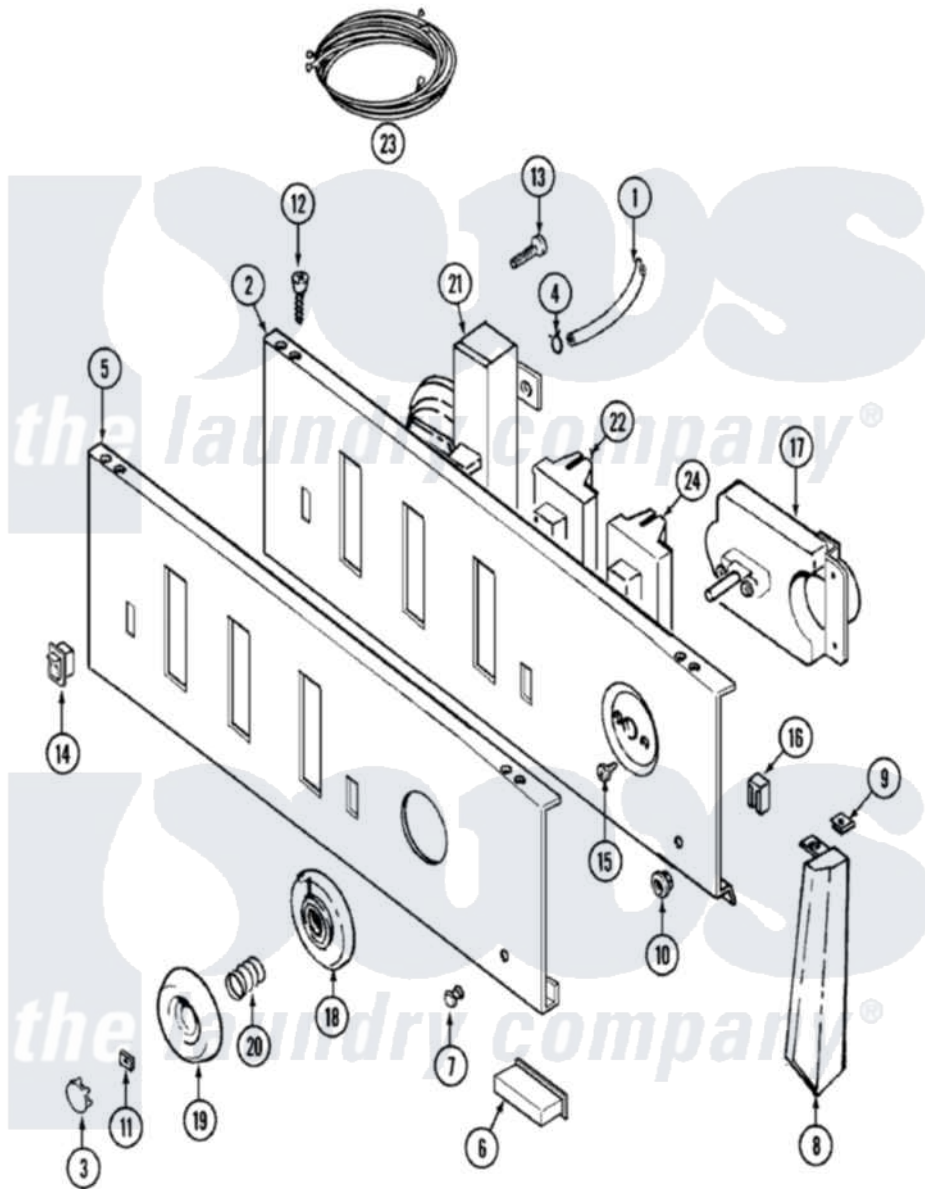

# Maytag LAT9824ABM 04 - CONTROL PANEL (LAT9824AAM & ABM)

Maytag [Residential Maytag LAT9824ABM Washer Parts](#) Parts Diagram 04 - CONTROL PANEL (LAT9824AAM & ABM)  
 Click on the part number to view part

Item	Original Part Number	Replaced By	Status	Part Description
1	22001036	<a href="#">22001619</a>		Tube, Water Level Switch
2	<a href="#">204807</a>			Ground Wire, Supp. Plte To Top Cover
"	<a href="#">22001133</a>			Plate, Support
"	315483	<a href="#">3370225</a>		Screw
3	216424		Not Available	CAP, KNOB (ALM)
4	410296	<a href="#">596669</a>		Clamp, Manifold
5	22001452		Not Available	PANEL, CONTROL (ALM)
6	<a href="#">214897</a>			Pad, Control Panel
7	22001215	<a href="#">7730P011-60</a>		Lens, Indicator Light
8	<a href="#">22001293</a>			End Cap, Control Panel
"	22001292	<a href="#">22001567</a>		Cap, End
9	<a href="#">214894</a>			Fastener, End Cap
10	<a href="#">214872</a>			Palnut, End Cap Note: Nut, Lamp Holder
11	<a href="#">211605</a>			Bezel, Timer Dial
12	<a href="#">210032</a>			Screw, No.8 X 9/16 Ctsk Note:

12	<a href="#">210932</a>		Screw, Inlet Duct
13	211168	<a href="#">W10139210</a>	Screw, 8-18 X 5/16
14	22001282	<a href="#">22001135</a>	Switch, Rocker
15	<a href="#">216412</a>		Screw, Bracket To Timer
16	<a href="#">903115</a>		Lock Light
17	<a href="#">22001023</a>		Timer
18	22001266	Not Available	BEZEL, TIMER KNOB (ALM)
19	22001199	Not Available	KNOB ASSY. (ALM)
20	<a href="#">211065</a>		Spring, Index Wheel
21	22001454	Not Available	SWITCH, INFINITE (ALM)
22	22001455	Not Available	SWITCH, WATER TEMP. (ALM)
23	22001344	Not Available	WIRE HARNESS, MAIN
24	22001458	Not Available	SWITCH, SPEED CONTROL (ALM)
25	22001095	Not Available	MANUAL, USE & CARE