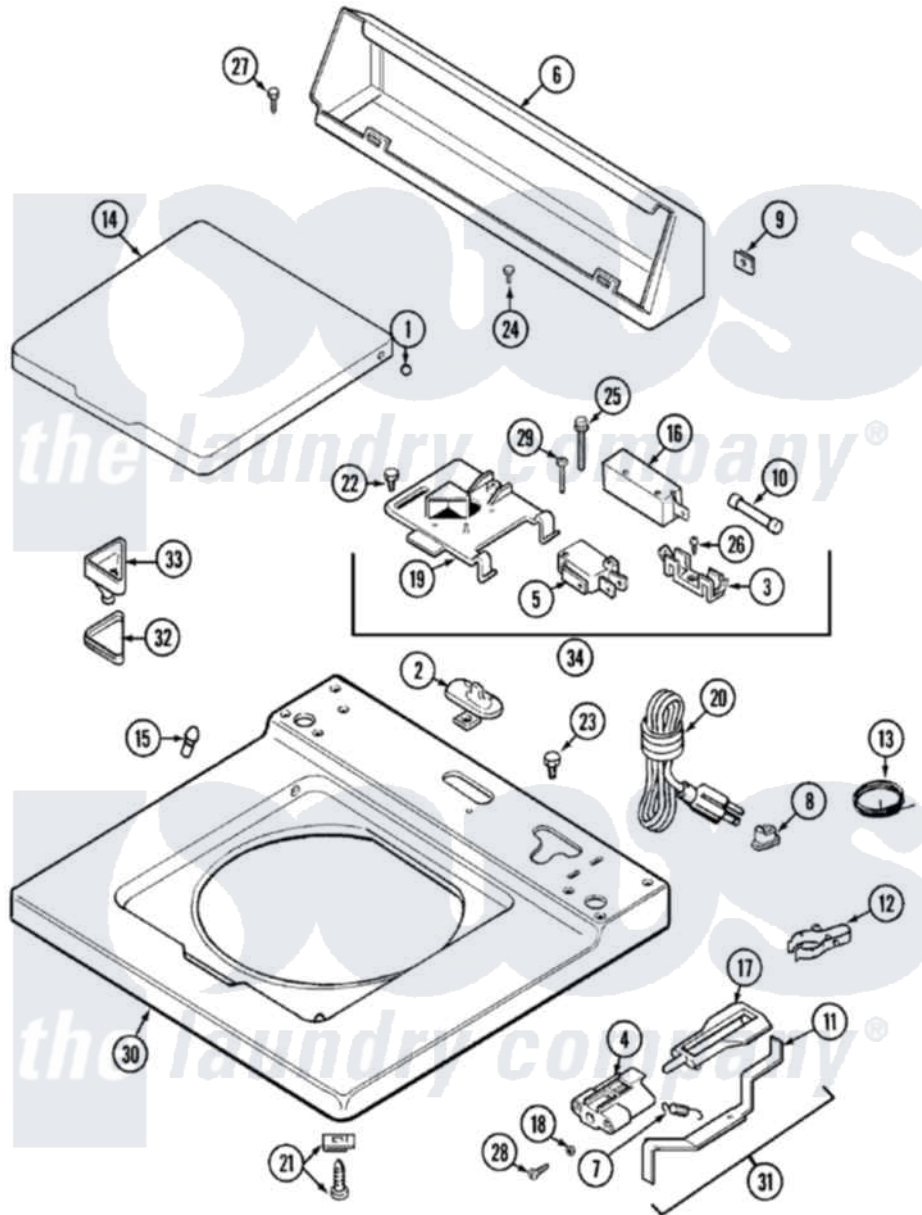

Maytag LAT9824ABM 05 - TOP (LAT9824AAM & ABM)

Maytag Residential Maytag LAT9824ABM Washer Parts Parts Diagram 05 - TOP (LAT9824AAM & ABM)
 Click on the part number to view part

Item	Original Part Number	Replaced By	Status	Part Description
1	211726			Hinge, Ball Lid
2	207159	489355		Screw, 8 X 1/2
"	22001298			Cap, Top Cover
3	207167			Block, Fuse
4	216256		Not Available	BRACKET, UNBALANCE
5	207166			Switch, Check
6	205635L		Not Available	CONSOLE (ALM)
7	213720			Spring, Lid Switch
8	211881			Grommet, Cord Part Not Used-Gas Models Only
9	215075			Fastener, Control Panel To Console
10	207168	22001682		Switch Assembly, Lid W/4amp Fuse
11	22001136			Lever, Unbalance
12	301548			Clamp, Ground Wire
13	311155			Ground Wire And Clamp

14	22001029		Not Available	LID (CANADA-ALM)---NA
15	212716			Bumper, Lid
16	205415	279347		Switch-Lid
17	216255			Plunger, Lid Switch
18	211500			Washer, Bracket To Top Cover
19	Y215699	22001678		Bracket, Switch And Fuse
20	208194	22003062		Cord, Power
21	204445			Screw And Fastener Assembly
22	207159	489355		Screw, 8 X 1/2
23	315483	3370225		Screw
24	216423	3370225		Screw
25	213501			Screw, No.6-20 X 1-1/8 Inch
26	Y311711			Screw, Fuse Block
27	Y313559			Screw
28	910182	25-7809		Screw, No.6-20 1/2 Flthd Torx
29	22001352			Screw, Check Switch
30	22001120			Top, Main ---NA
31	22001311			Unbalance Lever Assembly
32	215374		Not Available	GASKET FOR BLEACH CUP
33	22001200	22001008		Cup, Bleach
34	207176	22001682		Switch Assembly, Lid W/4amp Fuse