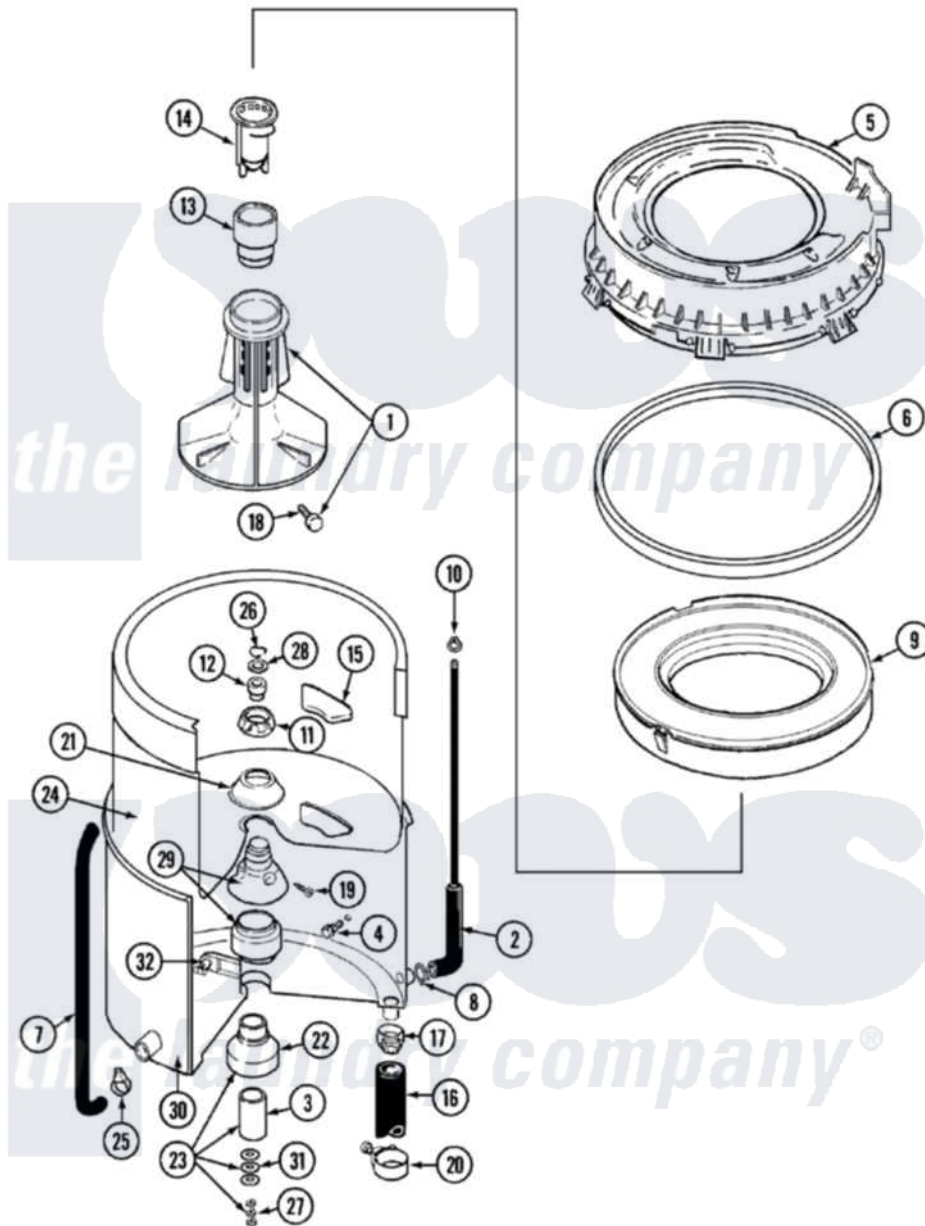

Maytag LAT9824ABM 07 - TUB (LAT9824AAM & ABM)

Maytag Residential Maytag LAT9824ABM Washer Parts Parts Diagram 07 - TUB (LAT9824AAM & ABM)
 Click on the part number to view part

Item	Original Part Number	Replaced By	Status	Part Description
1	207228			Agitator W/Lock Screw
2	22001036	22001619		Tube, Water Level Switch
3	211130			Bearing Liner, Tub Bearing
4	200744	W10175939		Bolt
"	205254	W10175938		Bolt
5	22001299			Tub Cover And Gasket Assembly
6	Y22001201	22001007		Gasket, Cover To Tub
7	22001320			Tube, Bleach
8	211641			Clamp, 1-1/16"
9	22001142			Ring, Balance
10	410296	596669		Clamp, Manifold
11	211047	6-2110472		Nut- Clamp
12	Y0A4298	6-0A57420		Seal- Agitator
13	22001295			Housing, Dispenser
14	22001294			Cup, Dispensing
15	207219			Filter, Self-Cleaning

16	213045		Hose, Outer Tub Part Not Used
17	201011	285655	Clamp, Hose
18	206478		Not Available
19	211618	22001423	Set Screw, Mounting Stem
20	202574	3367052	Clamp, Hose
21	211210		Washer, Clamping Nut
22	200824	6-2040130	Tub Bearin
23	204013	6-2040130	Tub Bearin
24	22001139		Tub, Inner
25	205161	489503	Clamp
26	Y015667		Retaining Ring
27	Y054867		Washer, Lock
28	Y015666		Washer, Retaining -
29	204012	6-2095720	Mounting S
30	22001114		Not Available
31	211100		TUB, OUTER (EX. LARGE)
32	214434		Washer, Outer Tub
			Spout, Deflector