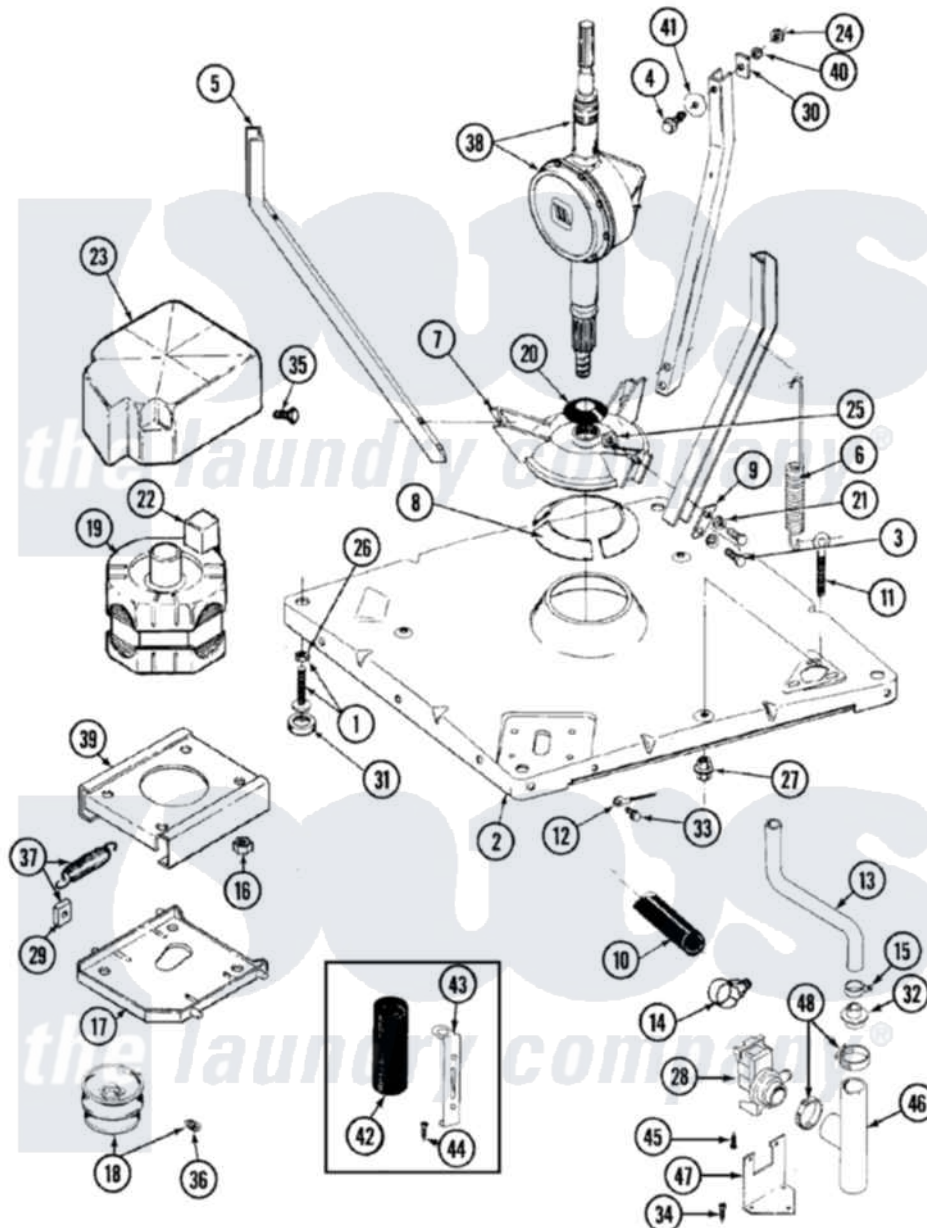

Maytag LAT9824AGE 01 - BASE

Maytag [Residential Maytag LAT9824AGE Washer Parts](#) Parts Diagram 01 - BASE
 Click on the part number to view part

Item	Original Part Number	Replaced By	Status	Part Description
1	Y302699	22003428		Leg, Adjustable
2	22001172	22002150		Base
3	Y015627			Screw- Hex
4	205254	W10175938		Bolt
"	200744	W10175939		Bolt
5	213053			Brace, Tub Part Not Used
6	22001300			Spring, Centering
7	203725			Damper W/Bolt And Clip
8	203956			Damper Pad Kit
9	213073			Washer, Double Brace
10	214767	22001448		Hose, Pump
11	216416			Bolt, Eye/Centering Spring
12	901220			Ground Wire
13	22001281			Hose, Drain
14	202574	3367052		Clamp, Hose
15	202574	3367052		Clamp, Hose

16	Y311426	3400029	Nut, Adapter Plate
17	22001301		Mount, Motor Lower-Assembly
18	Y202496		Pulley, Motor
19	207424	22004498	Motor 2 SP
20	211028	22001586	Deflector, Water
21	911852	486009	Lockwasher
22	205131		Switch, Motor External Start
23	215098		Shield, Motor
24	Y052734		Nut, Carrage Bolts And Bracket
25	Y052785		Nut, Brace To Damper
26	210385		Lock Nut For Adjustable Leg
27	211949		Nut, Adjustment Eyebolt
28	22001373		Pump, Plaset ----NA
29	204998	205000	Roller And Spring Kit 4+Spr
30	212979	Not Available	WASHER, TUB BRACE
31	210684		Foot, Adjustable Leg
32	22001374		Coupling
33	912365	3370225	Screw
34	Y313561		Screw----NA
35	213121	3400111	Screw, 12-14 X 5/8
36	22001353		Set Screw, Motor Pulley
37	205000		Roller And Spring Kit 4+Spr
"	22001442	202718	Springs, Tension
38	206707	6-2097750	Trans Dee
39	214956		Motor Mount Assembly
40	Y054867		Washer, Lock
41	211100		Washer, Outer Tub
42	201101		Capacitor
43	211149		Clip, Capacitor
44	211294	90767	Screw, 8A X 3/8 HeX Washer Head Tapping
45	22001359	Not Available	SCREW
46	22001079		Button, Trap
47	22001375	Not Available	FOOT, PUMP
48	22001376		Hose, Clamp