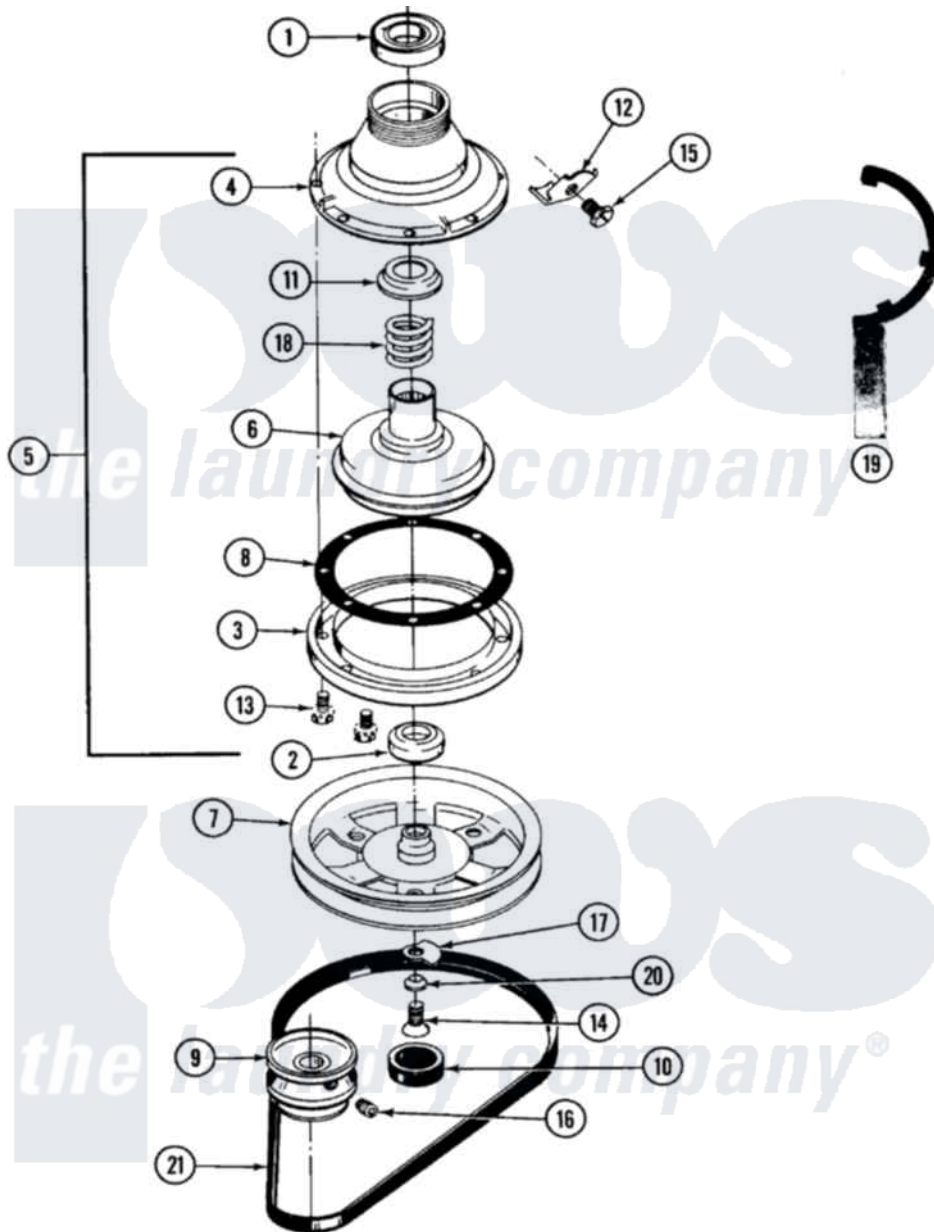

Maytag LAT9824AGE 03 - CLUTCH, BRAKE & BELTS

Maytag [Residential Maytag LAT9824AGE Washer Parts](#) Parts Diagram 03 - CLUTCH, BRAKE & BELTS
 Click on the part number to view part

Item	Original Part Number	Replaced By	Status	Part Description
1	Y200720	22003441		Bearing, Rear
2	200835			Bearing, Brake Rotor
3	211043	6-2011900		Brake Asse
4	211045	6-2011900		Brake Asse
5	201190	6-2011900		Brake Asse
6	201126	6-2011900		Brake Asse
7	211059	6-2301530		Pulley
"	22001441	22002432		Pulley Assembly
8	211042	6-2011900		Brake Asse
9	Y202496			Pulley, Motor
10	211038		Not Available	CAP, OIL RETAINER
11	211039	6-2011900		Brake Asse
12	213325			Clip, Retaining
13	211000			SCREW, BRAKE DRUM (HEX HEAD)
14	211375	681582		Screw
15	213326			Bolt, Sems Retaining Clip

16	Y053241		Set Screw, Motor Pulley
17	211089		Lug, Stop Pulley
18	211041	6-2011900	Brake Asse
19	Y038315	038315	Tool
20	211090	22003555	Washer, Stop Lug
21	211948		V Belt, Drive Pulley