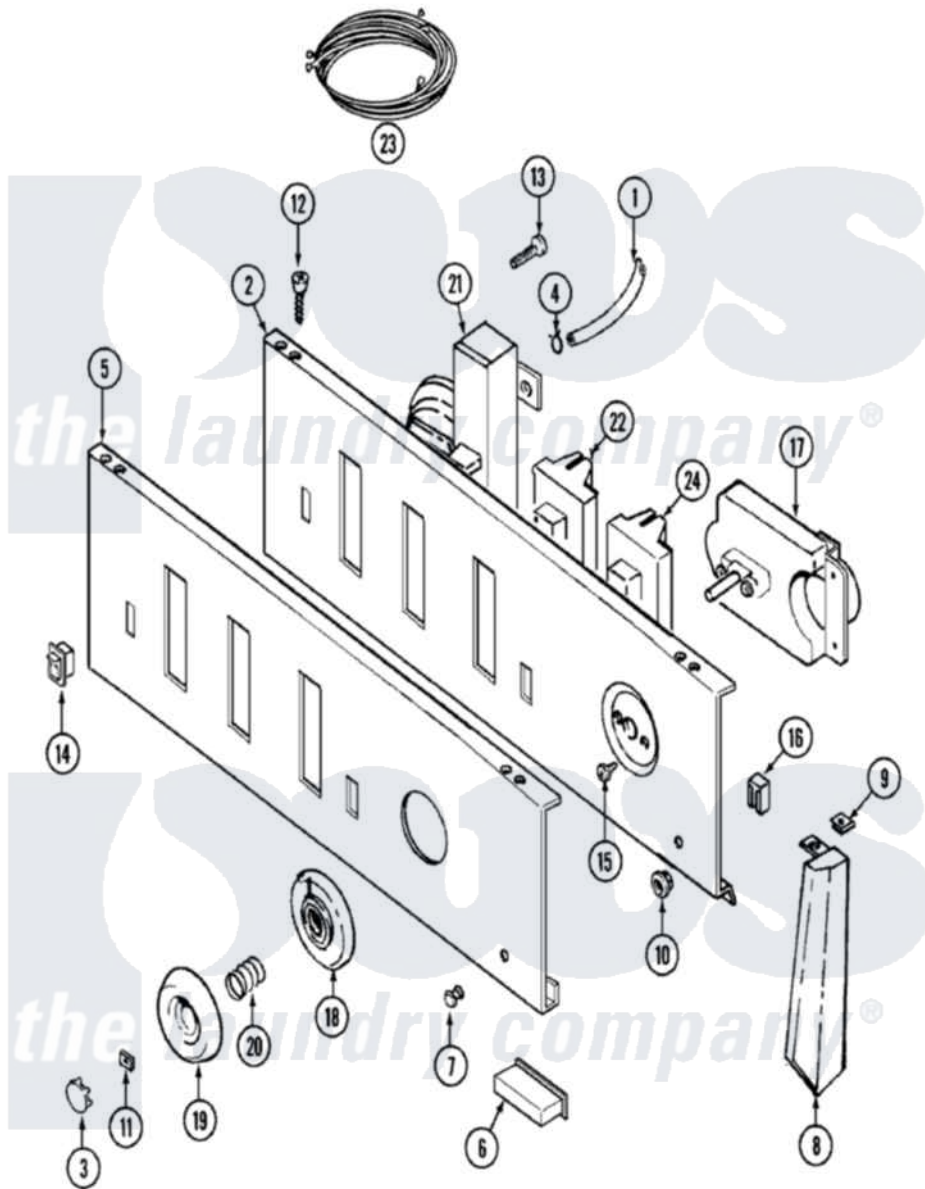

Maytag LAT9824AGE 04 - CONTROL PANEL

Maytag [Residential Maytag LAT9824AGE Washer Parts](#) Parts Diagram 04 - CONTROL PANEL
 Click on the part number to view part

Item	Original Part Number	Replaced By	Status	Part Description
1	22001036	22001619		Tube, Water Level Switch
2	22001133			Plate, Support
3	216250	22001446		Cap, Knob
4	410296	596669		Clamp, Manifold
5	22001420		Not Available	PANEL, CONTROL (WHT)
6	214897			Pad, Control Panel
7	22001215	7730P011-60		Lens, Indicator Light
8	22001291			End Cap, Control Panel
"	22001289		Not Available	END CAP, CTRL. PNL. (LT-WHT)
"	22001564			Cap, End
"	22001565		Not Available	CAP, END (LT-WHT)
9	214894			Fastener, End Cap
10	214872			Palnut, End Cap Note: Nut, Lamp Holder
11	211605			Bezel, Timer Dial
12	210032			Screw, No.8 X 9/16 Ctsk Note:

12	210932		Screw, Inlet Duct
13	211168	W10139210	Screw, 8-18 X 5/16
14	22001135		Switch, Rocker
15	216412		Screw, Bracket To Timer
16	22001403		Light, Indicator
17	22001421		Timer
"	22001612	Not Available	TIMER MOTOR (230-50)
18	22001265		Bezel, Timer Knob
19	22001198	Not Available	KNOB, TIMER (WHT)
20	211065		Spring, Index Wheel
21	208286	Not Available	SWITCH, INFINITE (WHT)
22	22001214	Not Available	SWITCH, WATER TEMP. (WHT)
23	22001422	Not Available	WIRE HARNESS, MAIN
24	22001213		Switch, Speed
25	16000327	Not Available	GUIDE, QUICK REF. - MAYTAG
"	22001098	Not Available	MANUAL, USE & CARE