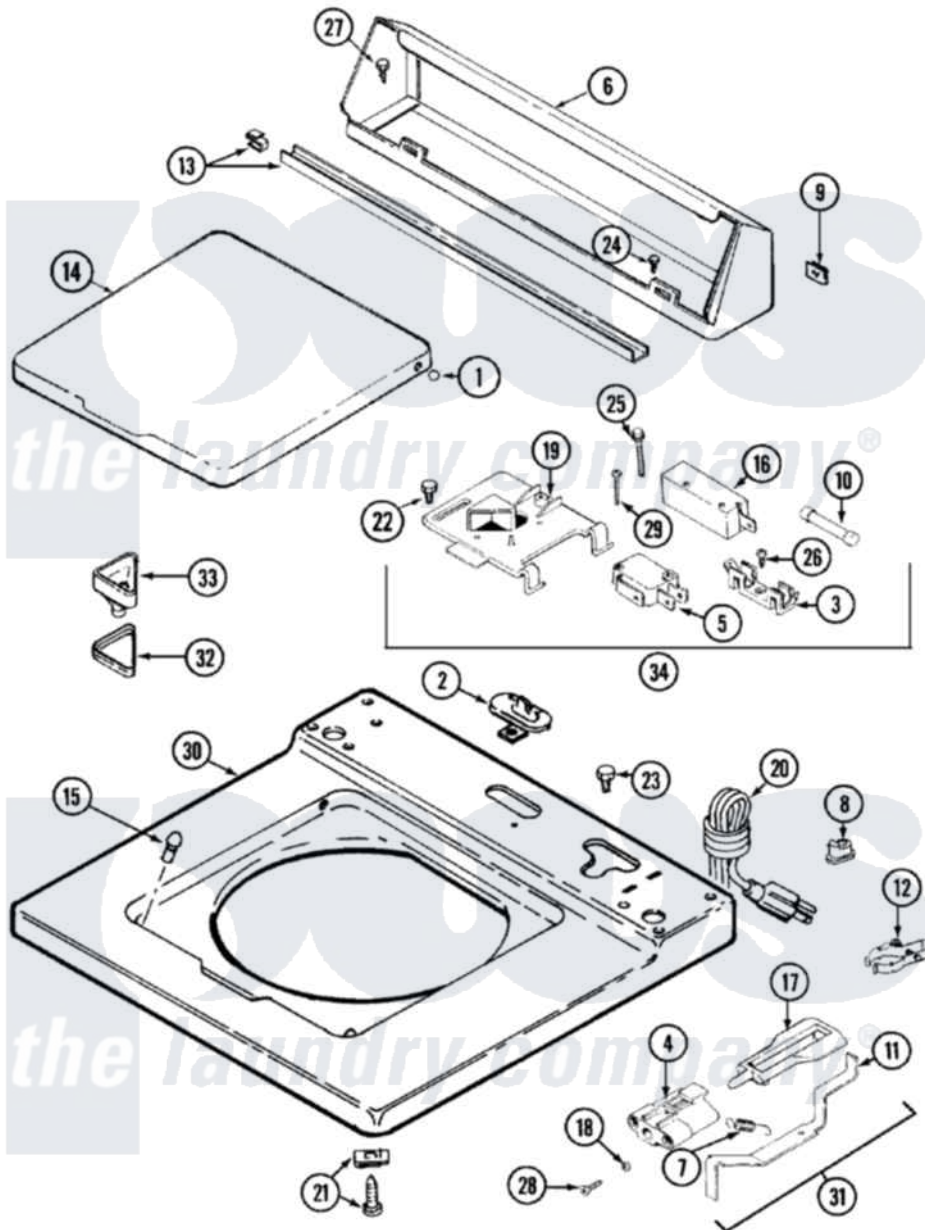

# Maytag LAT9824AGE 05 - TOP

Maytag [Residential Maytag LAT9824AGE Washer Parts](#) Parts Diagram 05 - TOP  
 Click on the part number to view part

Item	Original Part Number	Replaced By	Status	Part Description
1	<a href="#">211726</a>			Hinge, Ball Lid
2	207159	<a href="#">489355</a>		Screw, 8 X 1/2
"	<a href="#">22001298</a>			Cap, Top Cover
3	<a href="#">207167</a>			Block, Fuse
4	216256		Not Available	BRACKET, UNBALANCE
5	<a href="#">207166</a>			Switch, Check
6	<a href="#">205635</a>			Console
7	<a href="#">213720</a>			Spring, Lid Switch
8	<a href="#">216183</a>			Grommet, Cord Export
9	<a href="#">215075</a>			Fastener, Control Panel To Console
10	207168	<a href="#">22001682</a>		Switch Assembly, Lid W/4amp Fuse
11	<a href="#">22001136</a>			Lever, Unbalance
12	<a href="#">301548</a>			Clamp, Ground Wire
13	22001387		Not Available	CHANNEL ASSY.
14	22001206	<a href="#">22001893</a>		Lid

15	<a href="#">212716</a>		Bumper, Lid
16	205415	<a href="#">279347</a>	Switch-Lid
17	<a href="#">216255</a>		Plunger, Lid Switch
18	<a href="#">211500</a>		Washer, Bracket To Top Cover
19	Y215699	<a href="#">22001678</a>	Bracket, Switch And Fuse
20	208746	Not Available	CORD, POWER (EXPORT)
21	<a href="#">204445</a>		Screw And Fastener Assembly
22	207159	<a href="#">489355</a>	Screw, 8 X 1/2
23	210186	<a href="#">3370225</a>	Screw
24	211294	<a href="#">90767</a>	Screw, 8A X 3/8 HeX Washer Head Tapping
"	<a href="#">Y313559</a>		Screw
25	<a href="#">213501</a>		Screw, No.6-20 X 1-1/8 Inch
26	<a href="#">Y311711</a>		Screw, Fuse Block
27	<a href="#">Y313559</a>		Screw
28	910182	<a href="#">25-7809</a>	Screw, No.6-20 1/2 Flthd Torx
29	<a href="#">22001352</a>		Screw, Check Switch
30	<a href="#">22001119</a>		Top, Main
31	<a href="#">22001311</a>		Unbalance Lever Assembly
32	215374	Not Available	GASKET FOR BLEACH CUP
33	22001202	<a href="#">22001006</a>	Cup, Bleach
34	207176	<a href="#">22001682</a>	Switch Assembly, Lid W/4amp Fuse