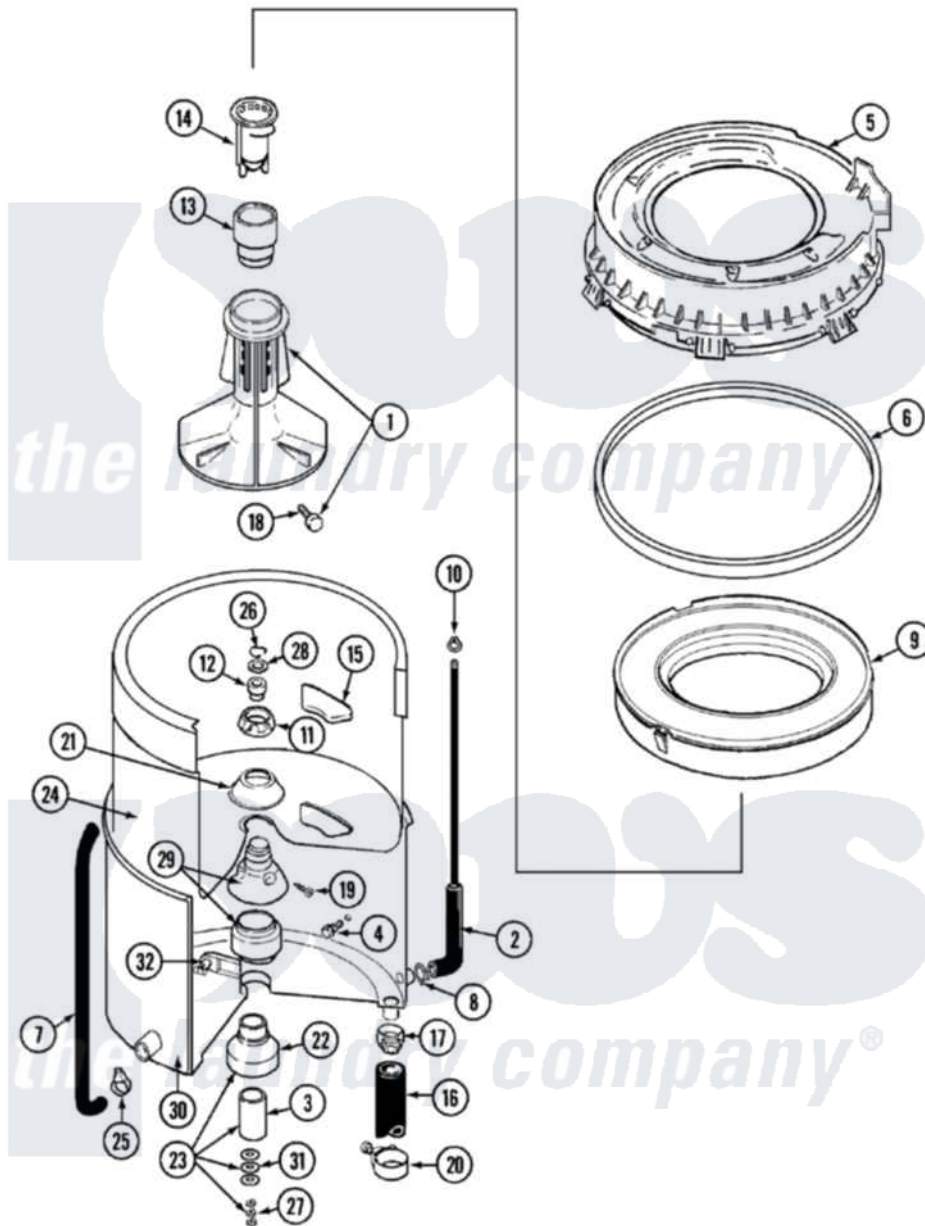

Maytag LAT9824AGE 07 - TUB

Maytag [Residential Maytag LAT9824AGE Washer Parts](#) Parts Diagram 07 - TUB
 Click on the part number to view part

Item	Original Part Number	Replaced By	Status	Part Description
1	207228			Agitator W/Lock Screw
2	22001036	22001619		Tube, Water Level Switch
3	211130			Bearing Liner, Tub Bearing
4	200744	W10175939		Bolt
"	205254	W10175938		Bolt
5	22001299			Tub Cover And Gasket Assembly
6	Y22001201	22001007		Gasket, Cover To Tub
7	22001320			Tube, Bleach
8	211641			Clamp, 1-1/16"
9	22001142			Ring, Balance
10	410296	596669		Clamp, Manifold
11	211047	6-2110472		Nut- Clamp
12	Y0A4298	6-0A57420		Seal- Agitator
13	22001295			Housing, Dispenser
14	22001294			Cup, Dispensing
15	207219			Filter, Self-Cleaning

16	22001281		Hose, Drain
17	201011	285655	Clamp, Hose
18	206478	Not Available	SCREW & WASHER FOR AGITATOR
19	211618	22001423	Set Screw, Mounting Stem
20	202574	3367052	Clamp, Hose
21	211210		Washer, Clamping Nut
22	200824	6-2040130	Tub Bearin
23	204013	6-2040130	Tub Bearin
24	22001139		Tub, Inner
25	205161	489503	Clamp
26	Y015667		Retaining Ring
27	Y054867		Washer, Lock
28	Y015666		Washer, Retaining -
29	204012	6-2095720	Mounting S
30	22001114	Not Available	TUB, OUTER (EX. LARGE)
31	211100		Washer, Outer Tub
32	214434		Spout, Deflector