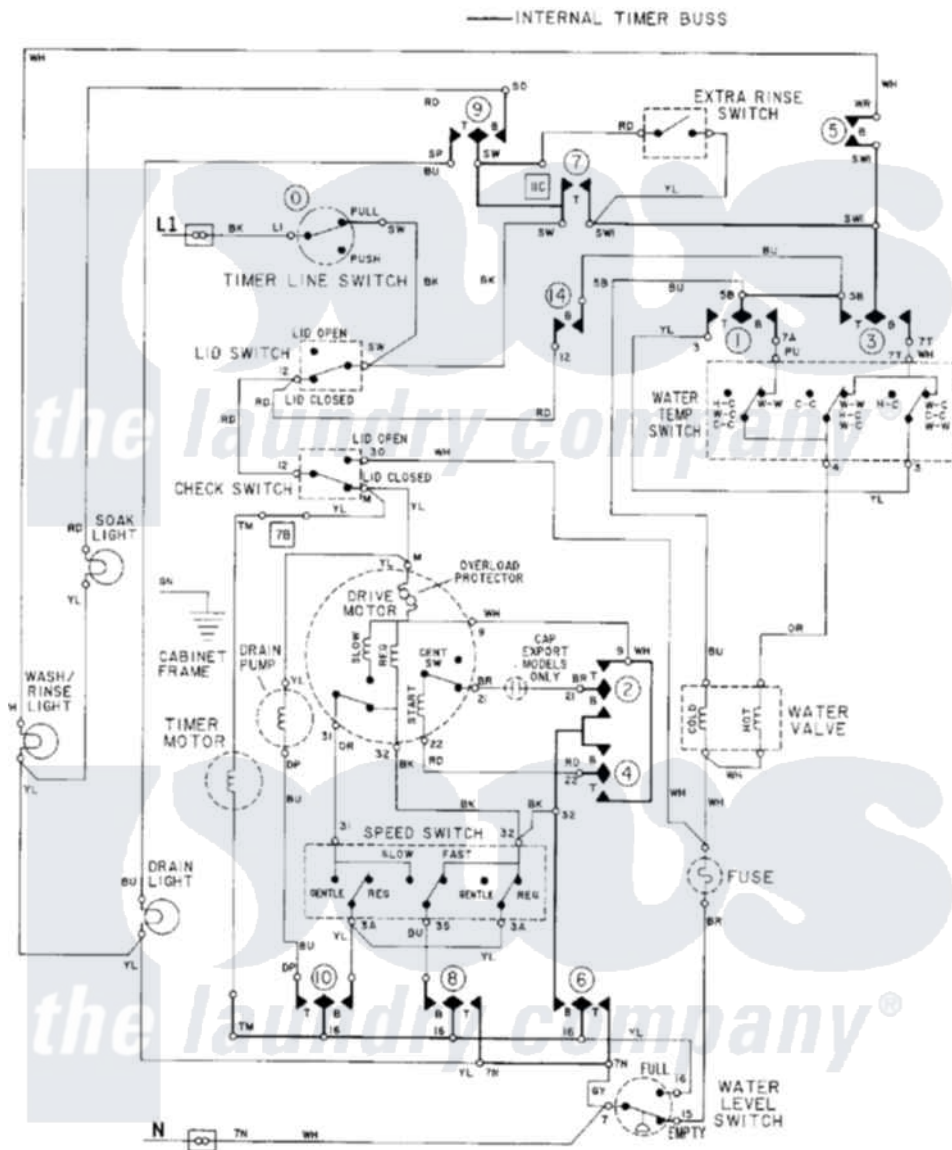

# Maytag LAT9824AGE 08 - WIRING INFORMATION

[Maytag Residential Maytag LAT9824AGE Washer Parts](#) Parts Diagram 08 - WIRING INFORMATION  
 Click on the part number to view part

Item	Original Part Number	Replaced By	Status	Part Description
NI	15001288		Not Available	WIRING INFORMATION