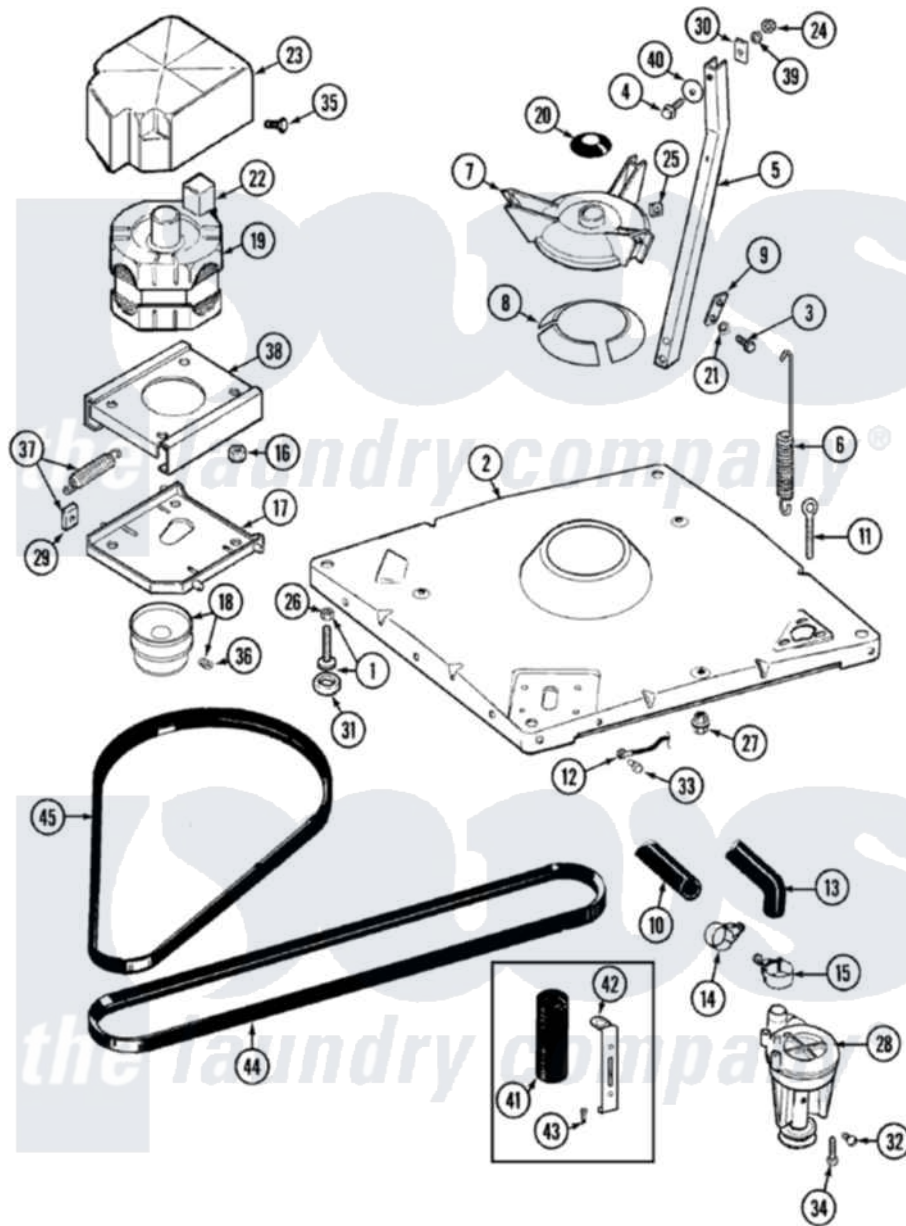

# Maytag LAT9824AKM 01 - BASE

Maytag [Residential Maytag LAT9824AKM Washer Parts](#) Parts Diagram 01 - BASE  
 Click on the part number to view part

Item	Original Part Number	Replaced By	Status	Part Description
1	Y302699	<a href="#">22003428</a>		Leg, Adjustable
2	22001172	<a href="#">22002150</a>		Base
3	<a href="#">Y015627</a>			Screw- Hex
4	205254	<a href="#">W10175938</a>		Bolt
"	200744	<a href="#">W10175939</a>		Bolt
5	<a href="#">213053</a>			Brace, Tub Part Not Used
6	<a href="#">22001300</a>			Spring, Centering
7	<a href="#">203725</a>			Damper W/Bolt And Clip
8	<a href="#">203956</a>			Damper Pad Kit
9	<a href="#">213073</a>			Washer, Double Brace
10	214767	<a href="#">22001448</a>		Hose, Pump
11	<a href="#">216416</a>			Bolt, Eye/Centering Spring
12	<a href="#">901220</a>			Ground Wire
13	<a href="#">213045</a>			Hose, Outer Tub Part Not Used
14	202574	<a href="#">3367052</a>		Clamp, Hose
15	202574	<a href="#">3367052</a>		Clamp, Hose