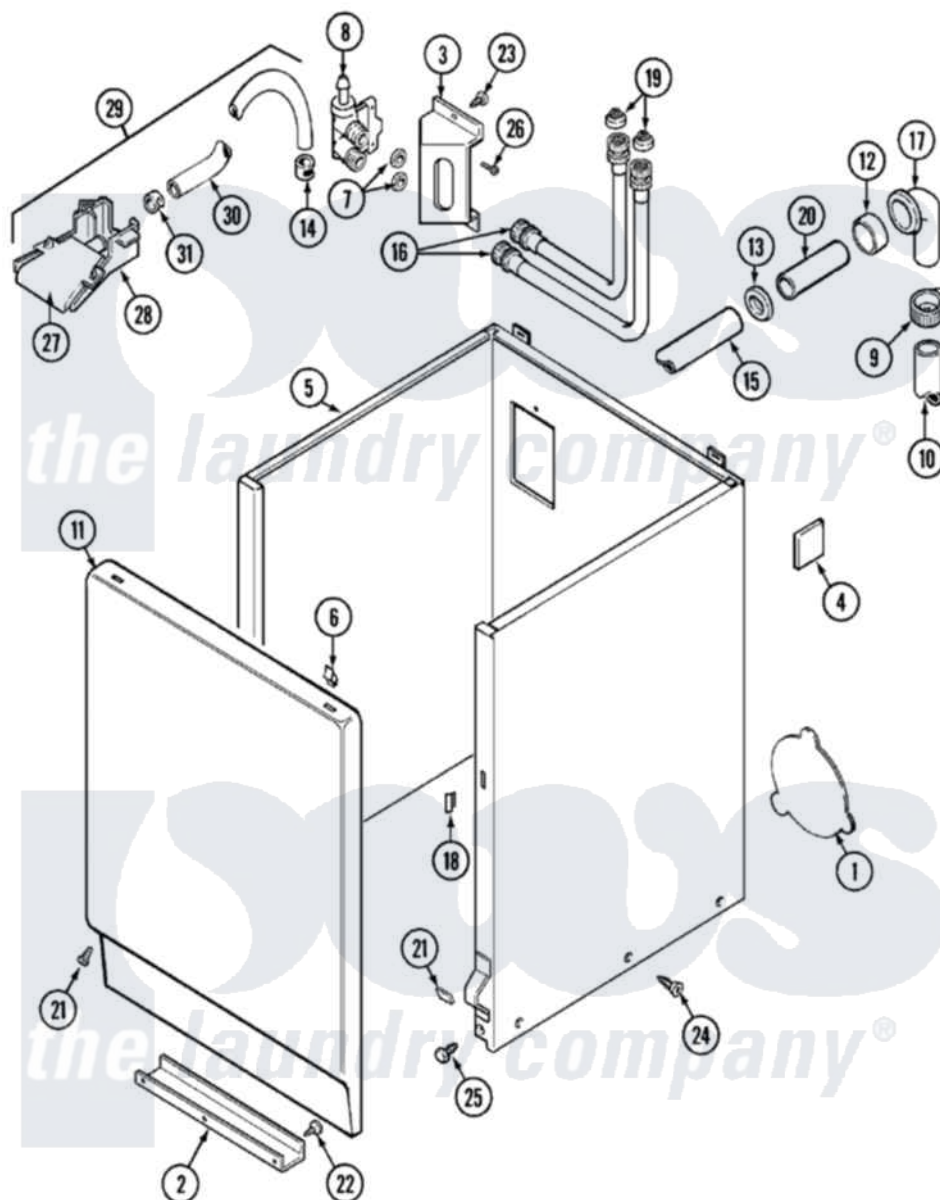

# Maytag LAT9824AKM 02 - CABINET

Maytag Residential Maytag LAT9824AKM Washer Parts Parts Diagram 02 - CABINET

Click on the part number to view part

Item	Original Part Number	Replaced By	Status	Part Description
1	211294	<a href="#">90767</a>		Screw, 8A X 3/8 HeX Washer Head Tapping
"	211878		Not Available	PLATE, ACCESS
2	<a href="#">213846</a>			Guard, Belt
3	214812	<a href="#">22002361</a>		Bracket, Water Valve
4	<a href="#">215058</a>			Pad, Cabinet Bumper
5	<a href="#">22001303</a>			Cabinet ---NA
6	212982	<a href="#">22001650</a>		Fastener, Spring
7	<a href="#">Y013783</a>			Washer, Inlet Hose
8	214337	<a href="#">96160</a>		Screen
"	<a href="#">22001413</a>			Valve, Water
9	200908	<a href="#">285655</a>		Clamp, Hose
10	<a href="#">Y059149</a>			(7/8" I.D. CARTON OF 50 FT.)
"	<a href="#">216017</a>			Hose, Drain
11	<a href="#">22001143</a>			Damper, Sound
"	<a href="#">22001144</a>			Damper, Sound