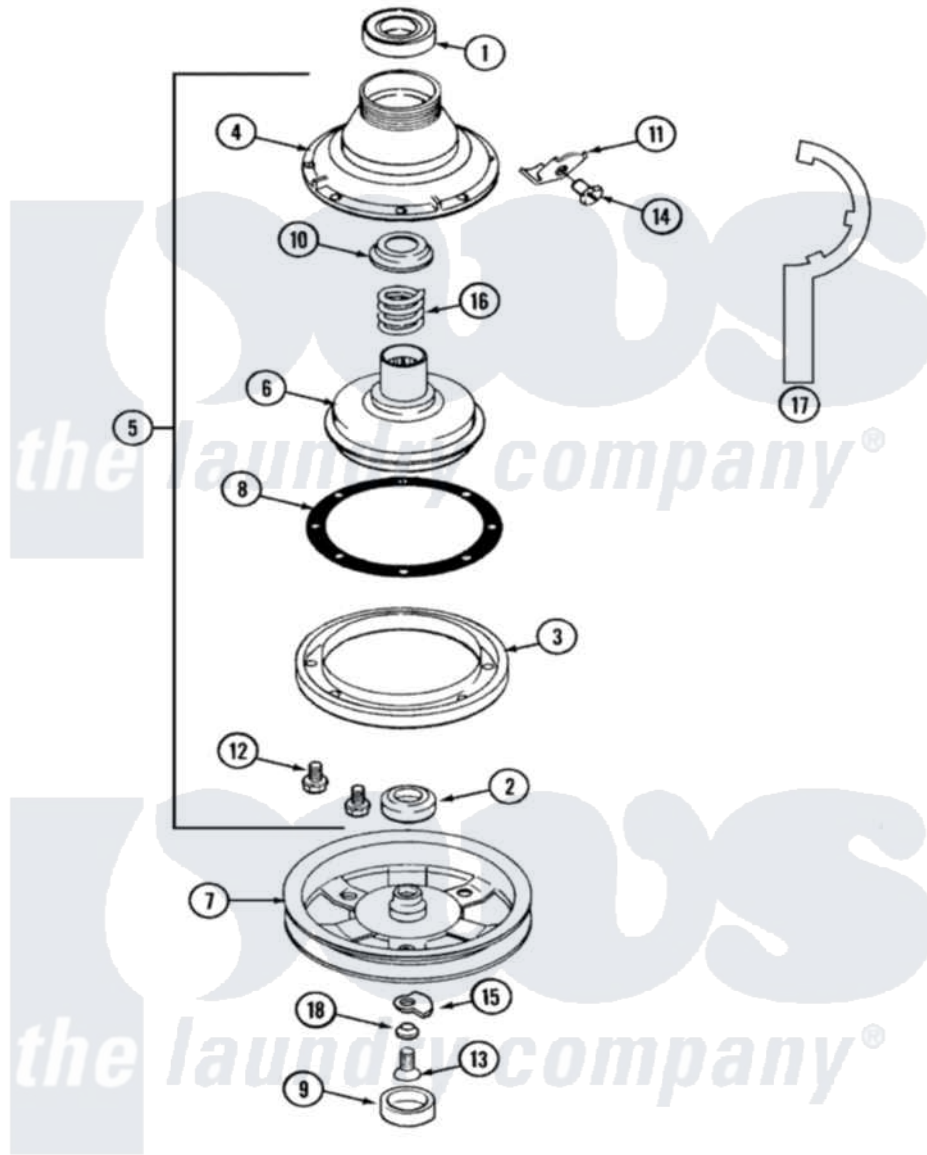

Maytag LAT9824AKM 03 - CLUTCH, BRAKE & BELTS

Maytag [Residential Maytag LAT9824AKM Washer Parts](#) Parts Diagram 03 - CLUTCH, BRAKE & BELTS
 Click on the part number to view part

Item	Original Part Number	Replaced By	Status	Part Description
1	Y200720	22003441		Bearing, Rear
2	200835			Bearing, Brake Rotor
3	211043	6-2011900		Brake Asse
4	211045	6-2011900		Brake Asse
5	201190	6-2011900		Brake Asse
6	201126	6-2011900		Brake Asse
7	211059	6-2301530		Pulley
8	211042	6-2011900		Brake Asse
9	211038		Not Available	CAP, OIL RETAINER
10	211039	6-2011900		Brake Asse
11	213325			Clip, Retaining
12	211000			SCREW, BRAKE DRUM (HEX HEAD)
13	211375	681582		Screw
14	213326			Bolt, Sems Retaining Clip
15	211089			Lug, Stop Pulley
16	211041	6-2011900		Brake Asse