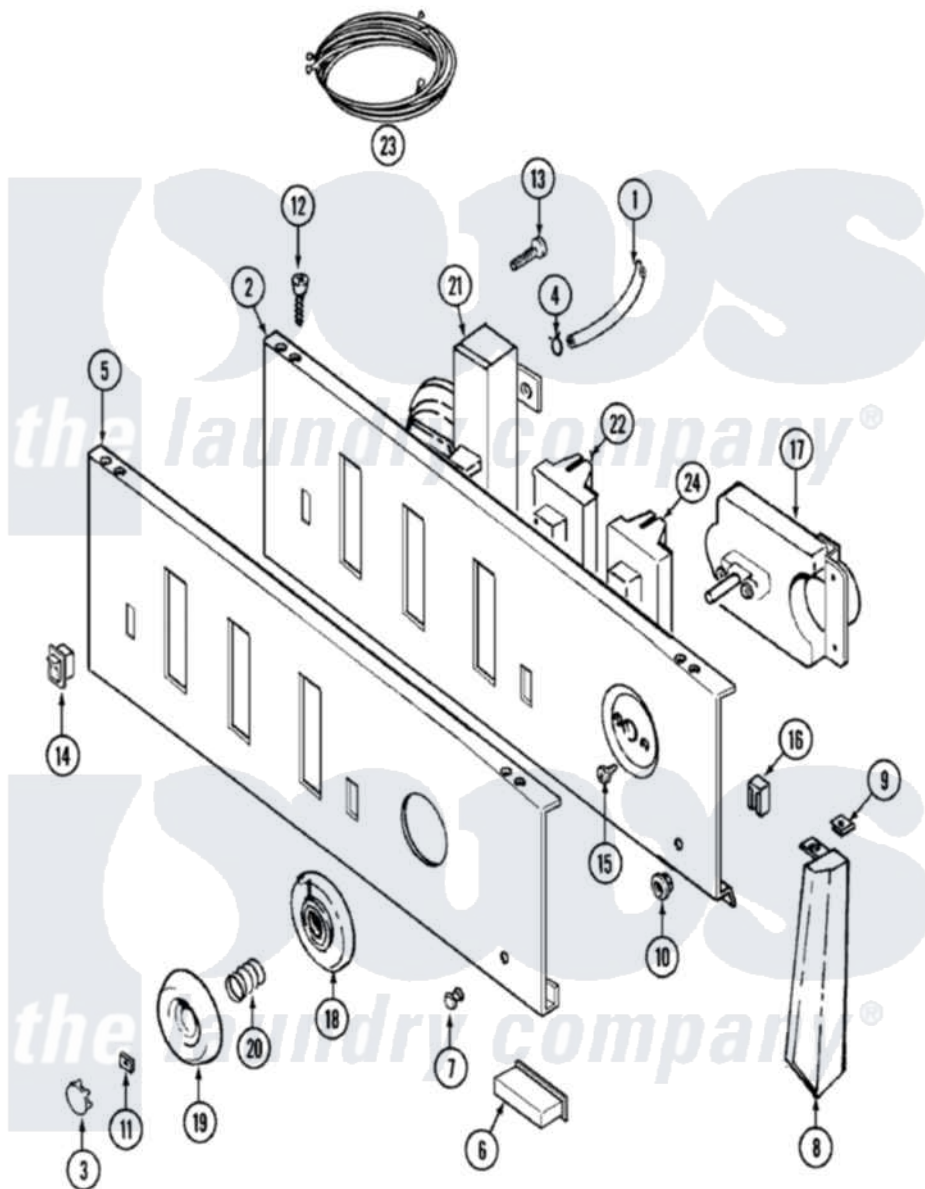

Maytag LAT9824AKM 04 - CONTROL PANEL

Maytag [Residential Maytag LAT9824AKM Washer Parts](#) Parts Diagram 04 - CONTROL PANEL
 Click on the part number to view part

Item	Original Part Number	Replaced By	Status	Part Description
1	22001036	22001619		Tube, Water Level Switch
2	22001133			Plate, Support
3	22001447		Not Available	CAP, KNOB (ALM)
4	410296	596669		Clamp, Manifold
5	22001557		Not Available	PANEL, CONTROL (ALM)
6	214897			Pad, Control Panel
7	22001215	7730P011-60		Lens, Indicator Light
8	22001567			Cap, End
"	22001566	22001293		End Cap, Control Panel
9	214894			Fastener, End Cap
10	214872			Palnut, End Cap Note: Nut, Lamp Holder
11	211605			Bezel, Timer Dial
12	210932			Screw, No.8 X 9/16 Ctsk Note: Screw, Inlet Duct
13	211168	W10139210		Screw, 8-18 X 5/16
14	22001282	22001135		Switch, Rocker

15	216412		Screw, Bracket To Timer
16	22001403		Light, Indicator
17	22001559	Not Available	TIMER
18	22001266	Not Available	BEZEL, TIMER KNOB (ALM)
19	22001199	Not Available	KNOB ASSY. (ALM)
20	211065		Spring, Index Wheel
21	22001454	Not Available	SWITCH, INFINITE (ALM)
22	22001455	Not Available	SWITCH, WATER TEMP. (ALM)
23	22001411	Not Available	WIRE HARNESS, MAIN
24	22001458	Not Available	SWITCH, SPEED CONTROL (ALM)
25	16000327	Not Available	GUIDE, QUICK REF. - MAYTAG
"	22001560	Not Available	MANUAL, USE & CARE